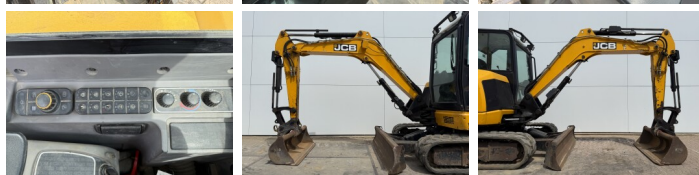

JCB

JCB 48Z-1

€ 22.750escl.

Anno **2018**
Numero di riferimento **BM006868**
Ore **1.907**

Algemeen

Genere **48Z-1**
Posizione **Veldhoven, Netherlands**
Certificaat **CE**

Descrizione

Available at Boss Machinery! This JCB 48Z-1 Excavators from 2018 has an engine power of 36 kW and counts 1907 operational hours. The total weight of this JCB 48Z-1 is 4792 kg and the dimensions are 5.31 x 1.97 x 2.54. Furthermore, this 48Z-1 is equipped with Radio, Attacco rapido, Funzione idraulica supplementare, Funzione del martello. The JCB Excavators also has a CE marking. Do you want more information or do you want to try the JCB 48Z-1 at our yard? Please let us know.

Maten / Gewichten

Dimensioni L*L*A **5.31 x 1.97 x 2.54**
Peso **4792**

Motor informatie

Marchio del motore **Perkins**
?????????? ?????? **404D-22**
Cilindri **4**
Capacità in kW **36**

Banden / Rupsen

Pignone% **80**
Catena% **70**
Piatto % **80**
Larghezza del piatto **42 cm**

Opties

Radio
Attacco rapido

BOSS

MACHINERY

Funzione idraulica
supplementare
Funzione del martello