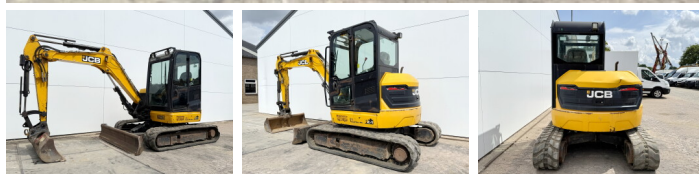

JCB

JCB 48Z-1

€ 22.750escl.

Anno **2018**
Numero di riferimento **BM006868**
Ore **1.907**

Algemeen

Genere **48Z-1**
Posizione **Veldhoven, Netherlands**
Certificaat **CE**

Descrizione

Available at Boss Machinery! This JCB 48Z-1 Excavators from 2018 has an engine power of 36 kW and counts 1907 operational hours. The total weight of this JCB 48Z-1 is 4792 kg and the dimensions are 5.31 x 1.97 x 2.54. Furthermore, this 48Z-1 is equipped with Radio, Attacco rapido, Funzione idraulica supplementare, Funzione del martello. The JCB Excavators also has a CE marking. Do you want more information or do you want to try the JCB 48Z-1 at our yard? Please let us know.

Maten / Gewichten

Dimensioni L*L*A **5.31 x 1.97 x 2.54**
Peso **4792**

Motor informatie

Marchio del motore **Perkins**
?????????? ?????? **404D-22**
Cilindri **4**
Capacità in kW **36**

Banden / Rupsen

Pignone% **80**
Catena% **70**
Piatto % **80**
Larghezza del piatto **42 cm**

Opties

Radio
Attacco rapido

BOSS

MACHINERY