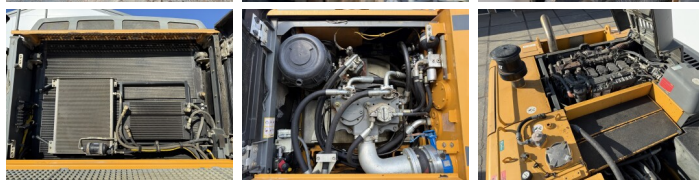

Descrizione

Available at Boss Machinery! This Liebherr R946 SHD - 11 Meter Long Reach Excavators from 2014 has an engine power of 200 kW and counts 12683 operational hours. Always worked in The Netherlands. The total weight of this Liebherr R946 SHD - 11 Meter Long Reach is 44700 kg and the dimensions are 11.80 x 3.88 x 3.47. Furthermore, this R946 SHD - 11 Meter Long Reach is equipped with Radio, Aria condizionata, Bluetooth, Attacco rapido, AdBlue, Heated Seat, Camera, Funzione idraulica supplementare, Funzione del martello, Ingrassaggio centralizzato. The Liebherr Excavators also has a CE + EPA marking. Do you want more information or do you want to try the Liebherr R946 SHD - 11 Meter Long Reach at our yard? Please let us know.

Maten / Gewichten

Peso 44700
Dimensioni L*L*A 11.80 x 3.88 x 3.47

Motor informatie

Marchio del motore Liebherr
?????????? ?????? D936 A7
Cilindri 6
Turbo

BOSS
MACHINERY

Capacità in kW 200

Banden / Rupsen

Piatto % 70
Catena% 60
Pignone% 50
Larghezza del piatto 90 cm

Opties

Radio
Aria condizionata
Bluetooth
Attacco rapido
AdBlue
Heated Seat
Camera
Funzione idraulica
supplementare
Funzione del martello
Ingrassaggio centralizzato