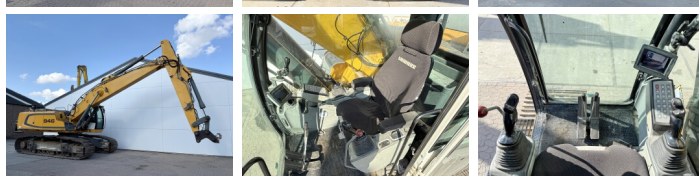

Liebherr

Liebherr R946 SHD - 11 Meter Long Reach

€ 56.000escl.

Anno **2014**
Numero di riferimento **BM006806**
Ore **12.683**

Algemeen

Genere R946 SHD - 11 Meter Long Reach
Posizione Veldhoven, Netherlands
Dutch vehicle
Certificaat CE + EPA

Descrizione

Available at Boss Machinery! This Liebherr R946 SHD - 11 Meter Long Reach Excavators from 2014 has an engine power of 200 kW and counts 12683 operational hours. Always worked in The Netherlands. The total weight of this Liebherr R946 SHD - 11 Meter Long Reach is 44700 kg and the dimensions are 11.80 x 3.88 x 3.47. Furthermore, this R946 SHD - 11 Meter Long Reach is equipped with Radio, Aria condizionata, Bluetooth, Attacco rapido, AdBlue, Heated Seat, Camera, Funzione idraulica supplementare, Funzione del martello, Ingrassaggio centralizzato. The Liebherr Excavators also has a CE + EPA marking. Do you want more information or do you want to try the Liebherr R946 SHD - 11 Meter Long Reach at our yard? Please let us know.

Maten / Gewichten

Peso 44700
Dimensioni L*L*A 11.80 x 3.88 x 3.47

Motor informatie

Marchio del motore Liebherr
?????????? ?????? D936 A7
Cilindri 6
Turbo

BOSS
MACHINERY

Capacità in kW 200

Banden / Rupsen

Piatto % 70
Catena% 60
Pignone% 50
Larghezza del piatto 90 cm