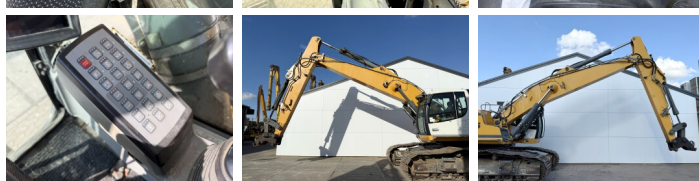

Liebherr

Liebherr R946 SHD - 11 Meter Long Reach

€ 56.000escl.

Anno **2014**
Numero di riferimento **BM006806**
Ore **12.683**

Algemeen

Genere R946 SHD - 11 Meter Long Reach
Posizione Veldhoven, Netherlands
Dutch vehicle
Certificaat CE + EPA

Descrizione

Available at Boss Machinery! This Liebherr R946 SHD - 11 Meter Long Reach Excavators from 2014 has an engine power of 200 kW and counts 12683 operational hours. Always worked in The Netherlands. The total weight of this Liebherr R946 SHD - 11 Meter Long Reach is 44700 kg and the dimensions are 11.80 x 3.88 x 3.47. Furthermore, this R946 SHD - 11 Meter Long Reach is equipped with Radio, Aria condizionata, Bluetooth, Attacco rapido, AdBlue, Heated Seat, Camera, Funzione idraulica supplementare, Funzione del martello, Ingrassaggio centralizzato. The Liebherr Excavators also has a CE + EPA marking. Do you want more information or do you want to try the Liebherr R946 SHD - 11 Meter Long Reach at our yard? Please let us know.

Maten / Gewichten

Peso 44700
Dimensioni L*L*A 11.80 x 3.88 x 3.47

Motor informatie

Marchio del motore Liebherr
?????????? ?????? D936 A7
Cilindri 6
Turbo

BOSS
MACHINERY

Capacità in kW 200

Banden / Rupsen

Piatto % 70
Catena% 60
Pignone% 50
Larghezza del piatto 90 cm

Opties

Radio
Aria condizionata
Bluetooth
Attacco rapido
AdBlue
Heated Seat
Camera
Funzione idraulica
supplementare
Funzione del martello
Ingrassaggio centralizzato