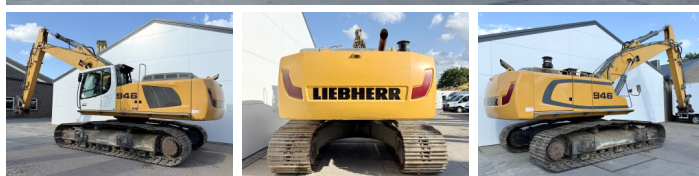

Liebherr

Liebherr R946 SHD - 11 Meter Long Reach

€ 56.000escl.

Anno **2014**
Numero di riferimento **BM006806**
Ore **12.683**

Algemeen

Genere R946 SHD - 11 Meter Long Reach
Posizione Veldhoven, Netherlands
Dutch vehicle
Certificaat CE + EPA

Descrizione

Available at Boss Machinery! This Liebherr R946 SHD - 11 Meter Long Reach Excavators from 2014 has an engine power of 200 kW and counts 12683 operational hours. Always worked in The Netherlands. The total weight of this Liebherr R946 SHD - 11 Meter Long Reach is 44700 kg and the dimensions are 11.80 x 3.88 x 3.47. Furthermore, this R946 SHD - 11 Meter Long Reach is equipped with Radio, Aria condizionata, Bluetooth, Attacco rapido, AdBlue, Heated Seat, Camera, Funzione idraulica supplementare, Funzione del martello, Ingrassaggio centralizzato. The Liebherr Excavators also has a CE + EPA marking. Do you want more information or do you want to try the Liebherr R946 SHD - 11 Meter Long Reach at our yard? Please let us know.

Maten / Gewichten

Peso 44700
Dimensioni L*L*A 11.80 x 3.88 x 3.47

Motor informatie

Marchio del motore Liebherr
?????????? ?????? D936 A7
Cilindri 6
Turbo

BOSS
MACHINERY

Capacità in kW 200

Banden / Rupsen

Piatto % 70
Catena% 60
Pignone% 50
Larghezza del piatto 90 cm