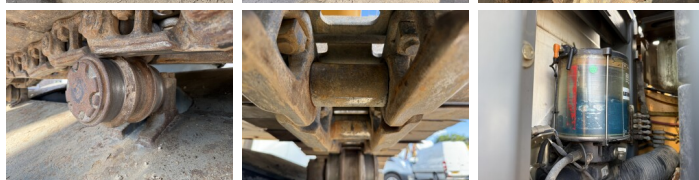

Descrizione

Available at Boss Machinery! This Liebherr R946 SHD - 11 Meter Long Reach Excavators from 2014 has an engine power of 200 kW and counts 12683 operational hours. Always worked in The Netherlands. The total weight of this Liebherr R946 SHD - 11 Meter Long Reach is 44700 kg and the dimensions are 11.80 x 3.88 x 3.47. Furthermore, this R946 SHD - 11 Meter Long Reach is equipped with Radio, Aria condizionata, Bluetooth, Attacco rapido, AdBlue, Heated Seat, Camera, Funzione idraulica supplementare, Funzione del martello, Ingrassaggio centralizzato. The Liebherr Excavators also has a CE + EPA marking. Do you want more information or do you want to try the Liebherr R946 SHD - 11 Meter Long Reach at our yard? Please let us know.

Maten / Gewichten

Peso 44700
Dimensioni L*L*A 11.80 x 3.88 x 3.47

Motor informatie

Marchio del motore Liebherr
?????????? ?????? D936 A7
Cilindri 6
Turbo

BOSS
MACHINERY

Capacità in kW 200

Banden / Rupsen

Piatto % 70
Catena% 60
Pignone% 50
Larghezza del piatto 90 cm

Opties

Radio
Aria condizionata
Bluetooth
Attacco rapido
AdBlue
Heated Seat
Camera
Funzione idraulica
supplementare
Funzione del martello
Ingrassaggio centralizzato