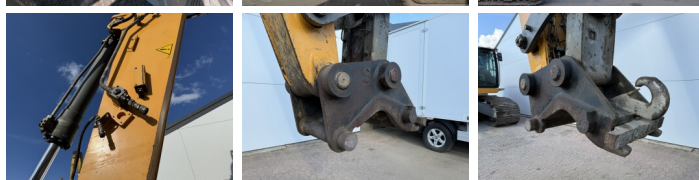

Liebherr

Liebherr R946 SHD - 11 Meter Long Reach

€ 56.000escl.

Anno **2014**
Numero di riferimento **BM006806**
Ore **12.683**

Algemeen

Genere R946 SHD - 11 Meter Long Reach
Posizione Veldhoven, Netherlands
Dutch vehicle
Certificaat CE + EPA

Descrizione

Available at Boss Machinery! This Liebherr R946 SHD - 11 Meter Long Reach Excavators from 2014 has an engine power of 200 kW and counts 12683 operational hours. Always worked in The Netherlands. The total weight of this Liebherr R946 SHD - 11 Meter Long Reach is 44700 kg and the dimensions are 11.80 x 3.88 x 3.47. Furthermore, this R946 SHD - 11 Meter Long Reach is equipped with Radio, Aria condizionata, Bluetooth, Attacco rapido, AdBlue, Heated Seat, Camera, Funzione idraulica supplementare, Funzione del martello, Ingrassaggio centralizzato. The Liebherr Excavators also has a CE + EPA marking. Do you want more information or do you want to try the Liebherr R946 SHD - 11 Meter Long Reach at our yard? Please let us know.

Maten / Gewichten

Peso 44700
Dimensioni L*L*A 11.80 x 3.88 x 3.47

Motor informatie

Marchio del motore Liebherr
?????????? ?????? D936 A7
Cilindri 6
Turbo

BOSS
MACHINERY

Capacità in kW 200

Banden / Rupsen

Piatto % 70
Catena% 60
Pignone% 50
Larghezza del piatto 90 cm