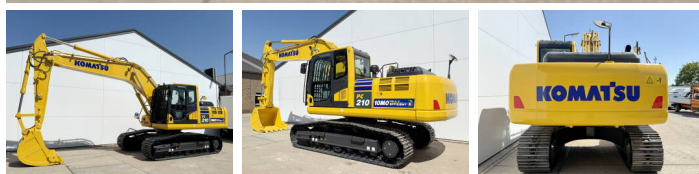

Komatsu

Komatsu PC210-10M0

BOSS
MACHINERY

Anno **2026**
Numero di riferimento **BM006624**
Ore **8**

Algemeen

Genere PC210-10M0
Posizione Veldhoven, Netherlands
Certificaat NOT FOR SALE IN EU / NO CE MARK

Descrizione Available at Boss Machinery! This Komatsu PC210-10M0 Excavators from 2026 has an engine power of 123 kW and counts 8 operational hours. The total weight of this Komatsu PC210-10M0 is 22000 kg and the dimensions are 8.60 x 2.81 x 3.14. Furthermore, this PC210-10M0 is equipped with Climate Control, Aria condizionata, Bluetooth, Air Suspension Seat, Radio, Funzione idraulica supplementare, Funzione del martello. The Komatsu Excavators also has a NOT FOR SALE IN EU / NO CE MARK marking. Do you want more information or do you want to try the Komatsu PC210-10M0 at our yard? Please let us know.

Maten / Gewichten

Dimensioni L*L*A 8.60 x 2.81 x 3.14
Peso 22000

Motor informatie

Marchio del motore Komatsu
?????????? ?????? SAA6D107E-1
Turbo
Capacità in kW 123

Banden / Rupsen

Piatto % 100
Pignone% 100
Catena% 100
Larghezza del piatto 60 cm

Opties