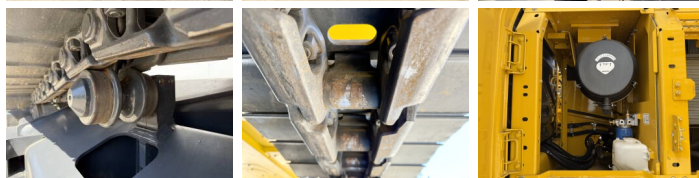

Komatsu

Komatsu PC210-10M0

BOSS
MACHINERY

Anno **2026**
Numero di riferimento **BM006624**
Ore **8**

Algemeen

Genere PC210-10M0
Posizione Veldhoven, Netherlands
Certificaat NOT FOR SALE IN EU / NO CE MARK

Descrizione Available at Boss Machinery! This Komatsu PC210-10M0 Excavators from 2026 has an engine power of 123 kW and counts 8 operational hours. The total weight of this Komatsu PC210-10M0 is 22000 kg and the dimensions are 8.60 x 2.81 x 3.14. Furthermore, this PC210-10M0 is equipped with Climate Control, Aria condizionata, Bluetooth, Air Suspension Seat, Radio, Funzione idraulica supplementare, Funzione del martello. The Komatsu Excavators also has a NOT FOR SALE IN EU / NO CE MARK marking. Do you want more information or do you want to try the Komatsu PC210-10M0 at our yard? Please let us know.

Maten / Gewichten

Dimensioni L*L*A 8.60 x 2.81 x 3.14
Peso 22000

Motor informatie

Marchio del motore Komatsu
?????????? ?????? SAA6D107E-1
Turbo
Capacità in kW 123

Banden / Rupsen

Piatto % 100
Pignone% 100
Catena% 100
Larghezza del piatto 60 cm

Opties