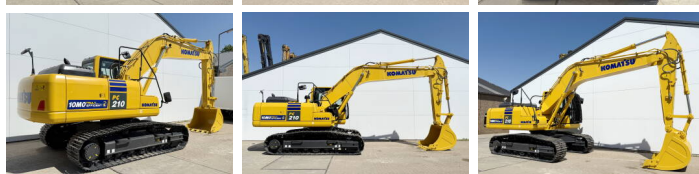

Komatsu

Komatsu PC210-10M0

BOSS
MACHINERY

Anno **2026**
Numero di riferimento **BM006624**
Ore **8**

Algemeen

Genere PC210-10M0
Posizione Veldhoven, Netherlands
Certificaat NOT FOR SALE IN EU / NO CE MARK

Descrizione Available at Boss Machinery! This Komatsu PC210-10M0 Excavators from 2026 has an engine power of 123 kW and counts 8 operational hours. The total weight of this Komatsu PC210-10M0 is 22000 kg and the dimensions are 8.60 x 2.81 x 3.14. Furthermore, this PC210-10M0 is equipped with Climate Control, Aria condizionata, Bluetooth, Air Suspension Seat, Radio, Funzione idraulica supplementare, Funzione del martello. The Komatsu Excavators also has a NOT FOR SALE IN EU / NO CE MARK marking. Do you want more information or do you want to try the Komatsu PC210-10M0 at our yard? Please let us know.

Maten / Gewichten

Dimensioni L*L*A 8.60 x 2.81 x 3.14
Peso 22000

Motor informatie

Marchio del motore Komatsu
?????????? ?????? SAA6D107E-1
Turbo
Capacità in kW 123

Banden / Rupsen

Piatto % 100
Pignone% 100
Catena% 100
Larghezza del piatto 60 cm

Opties

Climate Control
Aria condizionata
Bluetooth
Air Suspension Seat
Radio
Funzione idraulica
supplementare
Funzione del martello