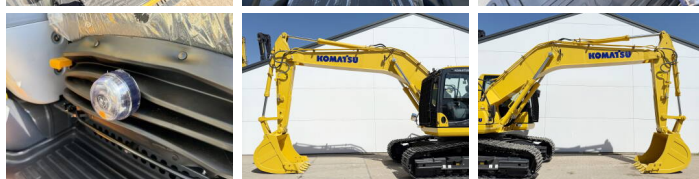

Komatsu

Komatsu PC210-10M0

BOSS
MACHINERY

Anno **2026**
Numero di riferimento **BM006624**
Ore **8**

Algemeen

Genere PC210-10M0
Posizione Veldhoven, Netherlands
Certificaat NOT FOR SALE IN EU / NO CE MARK

Descrizione Available at Boss Machinery! This Komatsu PC210-10M0 Excavators from 2026 has an engine power of 123 kW and counts 8 operational hours. The total weight of this Komatsu PC210-10M0 is 22000 kg and the dimensions are 8.60 x 2.81 x 3.14. Furthermore, this PC210-10M0 is equipped with Climate Control, Aria condizionata, Bluetooth, Air Suspension Seat, Radio, Funzione idraulica supplementare, Funzione del martello. The Komatsu Excavators also has a NOT FOR SALE IN EU / NO CE MARK marking. Do you want more information or do you want to try the Komatsu PC210-10M0 at our yard? Please let us know.

Maten / Gewichten

Dimensioni L*L*A 8.60 x 2.81 x 3.14
Peso 22000

Motor informatie

Marchio del motore Komatsu
?????????? ?????? SAA6D107E-1
Turbo
Capacità in kW 123

Banden / Rupsen

Piatto % 100
Pignone% 100
Catena% 100
Larghezza del piatto 60 cm

Opties