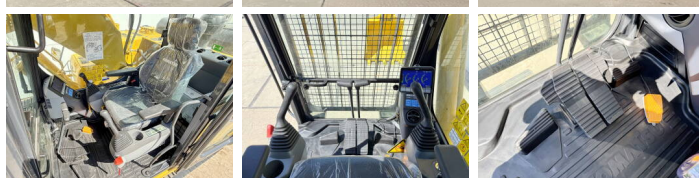

Komatsu

Komatsu PC210-10M0

BOSS
MACHINERY

Anno **2026**
Numero di riferimento **BM006624**
Ore **8**

Algemeen

Genere PC210-10M0
Posizione Veldhoven, Netherlands
Certificaat NOT FOR SALE IN EU / NO CE MARK

Descrizione Available at Boss Machinery! This Komatsu PC210-10M0 Excavators from 2026 has an engine power of 123 kW and counts 8 operational hours. The total weight of this Komatsu PC210-10M0 is 22000 kg and the dimensions are 8.60 x 2.81 x 3.14. Furthermore, this PC210-10M0 is equipped with Climate Control, Aria condizionata, Bluetooth, Air Suspension Seat, Radio, Funzione idraulica supplementare, Funzione del martello. The Komatsu Excavators also has a NOT FOR SALE IN EU / NO CE MARK marking. Do you want more information or do you want to try the Komatsu PC210-10M0 at our yard? Please let us know.

Maten / Gewichten

Dimensioni L*L*A 8.60 x 2.81 x 3.14
Peso 22000

Motor informatie

Marchio del motore Komatsu
?????????? ?????? SAA6D107E-1
Turbo
Capacità in kW 123

Banden / Rupsen

Piatto % 100
Pignone% 100
Catena% 100
Larghezza del piatto 60 cm

Opties

Climate Control
Aria condizionata
Bluetooth
Air Suspension Seat
Radio
Funzione idraulica
supplementare
Funzione del martello