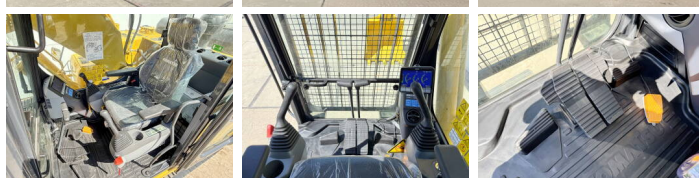

Komatsu

Komatsu PC210-10M0

BOSS
MACHINERY

Anno **2026**
Numero di riferimento **BM006624**
Ore **8**

Algemeen

Genere PC210-10M0
Posizione Veldhoven, Netherlands
Certificaat NOT FOR SALE IN EU / NO CE MARK

Descrizione Available at Boss Machinery! This Komatsu PC210-10M0 Excavators from 2026 has an engine power of 123 kW and counts 8 operational hours. The total weight of this Komatsu PC210-10M0 is 22000 kg and the dimensions are 8.60 x 2.81 x 3.14. Furthermore, this PC210-10M0 is equipped with Air Suspension Seat, Radio, Climate Control, Aria condizionata, Bluetooth, Funzione idraulica supplementare, Funzione del martello. The Komatsu Excavators also has a NOT FOR SALE IN EU / NO CE MARK marking. Do you want more information or do you want to try the Komatsu PC210-10M0 at our yard? Please let us know.

Maten / Gewichten

Peso 22000
Dimensioni L*L*A 8.60 x 2.81 x 3.14

Motor informatie

Marchio del motore Komatsu
?????????? ?????? SAA6D107E-1
Turbo
Capacità in kW 123

Banden / Rupsen

Piatto % 100
Pignone% 100
Catena% 100
Larghezza del piatto 60 cm

Opties

Air Suspension Seat
Radio
Climate Control
Aria condizionata
Bluetooth
Funzione idraulica
supplementare
Funzione del martello