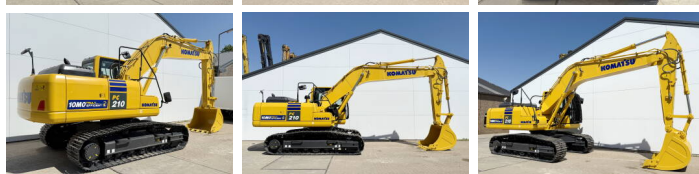

Komatsu

Komatsu PC210-10M0

BOSS
MACHINERY

Anno **2026**
Numero di riferimento **BM006624**
Ore **8**

Algemeen

Genere PC210-10M0
Posizione Veldhoven, Netherlands
Certificaat NOT FOR SALE IN EU / NO CE MARK

Descrizione Available at Boss Machinery! This Komatsu PC210-10M0 Excavators from 2026 has an engine power of 123 kW and counts 8 operational hours. The total weight of this Komatsu PC210-10M0 is 22000 kg and the dimensions are 8.60 x 2.81 x 3.14. Furthermore, this PC210-10M0 is equipped with Air Suspension Seat, Radio, Climate Control, Aria condizionata, Bluetooth, Funzione idraulica supplementare, Funzione del martello. The Komatsu Excavators also has a NOT FOR SALE IN EU / NO CE MARK marking. Do you want more information or do you want to try the Komatsu PC210-10M0 at our yard? Please let us know.

Maten / Gewichten

Peso 22000
Dimensioni L*L*A 8.60 x 2.81 x 3.14

Motor informatie

Marchio del motore Komatsu
?????????? ?????? SAA6D107E-1
Turbo
Capacità in kW 123

Banden / Rupsen

Piatto % 100
Pignone% 100
Catena% 100
Larghezza del piatto 60 cm

Opties

Air Suspension Seat
Radio
Climate Control
Aria condizionata
Bluetooth
Funzione idraulica
supplementare
Funzione del martello