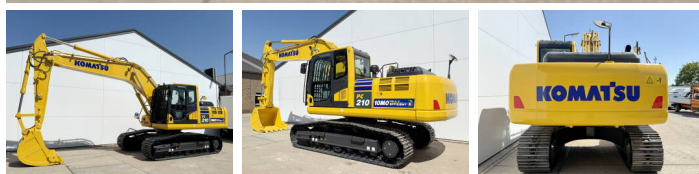

Komatsu

Komatsu PC210-10M0

BOSS
MACHINERY

Anno **2026**
Numero di riferimento **BM006624**
Ore **8**

Algemeen

Genere PC210-10M0
Posizione Veldhoven, Netherlands
Certificaat NOT FOR SALE IN EU / NO CE MARK

Descrizione Available at Boss Machinery! This Komatsu PC210-10M0 Excavators from 2026 has an engine power of 123 kW and counts 8 operational hours. The total weight of this Komatsu PC210-10M0 is 22000 kg and the dimensions are 8.60 x 2.81 x 3.14. Furthermore, this PC210-10M0 is equipped with Air Suspension Seat, Radio, Climate Control, Aria condizionata, Bluetooth, Funzione idraulica supplementare, Funzione del martello. The Komatsu Excavators also has a NOT FOR SALE IN EU / NO CE MARK marking. Do you want more information or do you want to try the Komatsu PC210-10M0 at our yard? Please let us know.

Maten / Gewichten

Peso 22000
Dimensioni L*L*A 8.60 x 2.81 x 3.14

Motor informatie

Marchio del motore Komatsu
?????????? ?????? SAA6D107E-1
Turbo
Capacità in kW 123

Banden / Rupsen

Piatto % 100
Pignone% 100
Catena% 100
Larghezza del piatto 60 cm

Opties