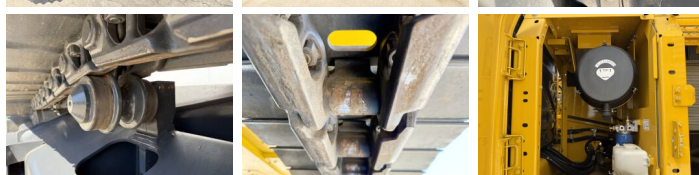

Komatsu

Komatsu PC210-10M0

BOSS
MACHINERY

Anno **2026**
Numero di riferimento **BM006624**
Ore **8**

Algemeen

Genere PC210-10M0
Posizione Veldhoven, Netherlands
Certificaat NOT FOR SALE IN EU / NO CE MARK

Descrizione Available at Boss Machinery! This Komatsu PC210-10M0 Excavators from 2026 has an engine power of 123 kW and counts 8 operational hours. The total weight of this Komatsu PC210-10M0 is 22000 kg and the dimensions are 8.60 x 2.81 x 3.14. Furthermore, this PC210-10M0 is equipped with Air Suspension Seat, Radio, Climate Control, Aria condizionata, Bluetooth, Funzione idraulica supplementare, Funzione del martello. The Komatsu Excavators also has a NOT FOR SALE IN EU / NO CE MARK marking. Do you want more information or do you want to try the Komatsu PC210-10M0 at our yard? Please let us know.

Maten / Gewichten

Peso 22000
Dimensioni L*L*A 8.60 x 2.81 x 3.14

Motor informatie

Marchio del motore Komatsu
?????????? ?????? SAA6D107E-1
Turbo
Capacità in kW 123

Banden / Rupsen

Piatto % 100
Pignone% 100
Catena% 100
Larghezza del piatto 60 cm

Opties

Air Suspension Seat
Radio
Climate Control
Aria condizionata
Bluetooth
Funzione idraulica
supplementare
Funzione del martello