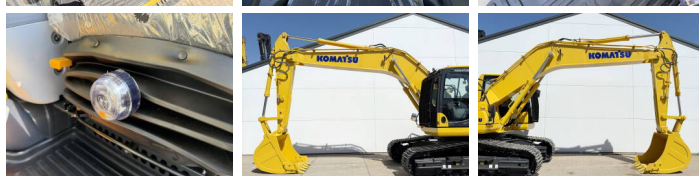

Komatsu

Komatsu PC210-10M0

BOSS
MACHINERY

Anno **2026**
Numero di riferimento **BM006624**
Ore **8**

Algemeen

Genere PC210-10M0
Posizione Veldhoven, Netherlands
Certificaat NOT FOR SALE IN EU / NO CE MARK

Descrizione Available at Boss Machinery! This Komatsu PC210-10M0 Excavators from 2026 has an engine power of 123 kW and counts 8 operational hours. The total weight of this Komatsu PC210-10M0 is 22000 kg and the dimensions are 8.60 x 2.81 x 3.14. Furthermore, this PC210-10M0 is equipped with Air Suspension Seat, Radio, Climate Control, Aria condizionata, Bluetooth, Funzione idraulica supplementare, Funzione del martello. The Komatsu Excavators also has a NOT FOR SALE IN EU / NO CE MARK marking. Do you want more information or do you want to try the Komatsu PC210-10M0 at our yard? Please let us know.

Maten / Gewichten

Peso 22000
Dimensioni L*L*A 8.60 x 2.81 x 3.14

Motor informatie

Marchio del motore Komatsu
?????????? ?????? SAA6D107E-1
Turbo
Capacità in kW 123

Banden / Rupsen

Piatto % 100
Pignone% 100
Catena% 100
Larghezza del piatto 60 cm

Opties

Air Suspension Seat
Radio
Climate Control
Aria condizionata
Bluetooth
Funzione idraulica
supplementare
Funzione del martello