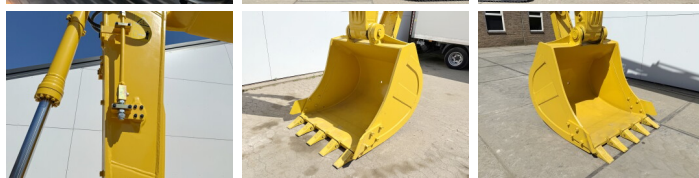

Komatsu

Komatsu PC210-10M0

BOSS
MACHINERY

Anno **2026**
Numero di riferimento **BM006624**
Ore **8**

Algemeen

Genere PC210-10M0
Posizione Veldhoven, Netherlands
Certificaat NOT FOR SALE IN EU / NO CE MARK

Descrizione Available at Boss Machinery! This Komatsu PC210-10M0 Excavators from 2026 has an engine power of 123 kW and counts 8 operational hours. The total weight of this Komatsu PC210-10M0 is 22000 kg and the dimensions are 8.60 x 2.81 x 3.14. Furthermore, this PC210-10M0 is equipped with Radio, Climate Control, Aria condizionata, Bluetooth, Air Suspension Seat, Funzione idraulica supplementare, Funzione del martello. The Komatsu Excavators also has a NOT FOR SALE IN EU / NO CE MARK marking. Do you want more information or do you want to try the Komatsu PC210-10M0 at our yard? Please let us know.

Maten / Gewichten

Dimensioni L*L*A 8.60 x 2.81 x 3.14
Peso 22000

Motor informatie

Marchio del motore Komatsu
?????????? ?????? SAA6D107E-1
Turbo
Capacità in kW 123

Banden / Rupsen

Piatto % 100
Pignone% 100
Catena% 100
Larghezza del piatto 60 cm

Opties