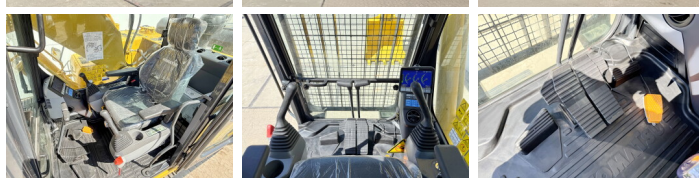

Komatsu

Komatsu PC210-10M0

BOSS
MACHINERY

Anno **2026**
Numero di riferimento **BM006624**
Ore **8**

Algemeen

Genere PC210-10M0
Posizione Veldhoven, Netherlands
Certificaat NOT FOR SALE IN EU / NO CE MARK

Descrizione Available at Boss Machinery! This Komatsu PC210-10M0 Excavators from 2026 has an engine power of 123 kW and counts 8 operational hours. The total weight of this Komatsu PC210-10M0 is 22000 kg and the dimensions are 8.60 x 2.81 x 3.14. Furthermore, this PC210-10M0 is equipped with Radio, Climate Control, Aria condizionata, Bluetooth, Air Suspension Seat, Funzione idraulica supplementare, Funzione del martello. The Komatsu Excavators also has a NOT FOR SALE IN EU / NO CE MARK marking. Do you want more information or do you want to try the Komatsu PC210-10M0 at our yard? Please let us know.

Maten / Gewichten

Dimensioni L*L*A 8.60 x 2.81 x 3.14
Peso 22000

Motor informatie

Marchio del motore Komatsu
?????????? ?????? SAA6D107E-1
Turbo
Capacità in kW 123

Banden / Rupsen

Piatto % 100
Pignone% 100
Catena% 100
Larghezza del piatto 60 cm

Opties