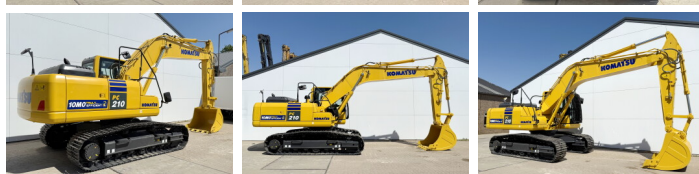

Komatsu

Komatsu PC210-10M0

BOSS
MACHINERY

Anno **2026**
Numero di riferimento **BM006624**
Ore **8**

Algemeen

Genere PC210-10M0
Posizione Veldhoven, Netherlands
Certificaat NOT FOR SALE IN EU / NO CE MARK

Descrizione Available at Boss Machinery! This Komatsu PC210-10M0 Excavators from 2026 has an engine power of 123 kW and counts 8 operational hours. The total weight of this Komatsu PC210-10M0 is 22000 kg and the dimensions are 8.60 x 2.81 x 3.14. Furthermore, this PC210-10M0 is equipped with Radio, Climate Control, Aria condizionata, Bluetooth, Air Suspension Seat, Funzione idraulica supplementare, Funzione del martello. The Komatsu Excavators also has a NOT FOR SALE IN EU / NO CE MARK marking. Do you want more information or do you want to try the Komatsu PC210-10M0 at our yard? Please let us know.

Maten / Gewichten

Dimensioni L*L*A 8.60 x 2.81 x 3.14
Peso 22000

Motor informatie

Marchio del motore Komatsu
?????????? ?????? SAA6D107E-1
Turbo
Capacità in kW 123

Banden / Rupsen

Piatto % 100
Pignone% 100
Catena% 100
Larghezza del piatto 60 cm

Opties