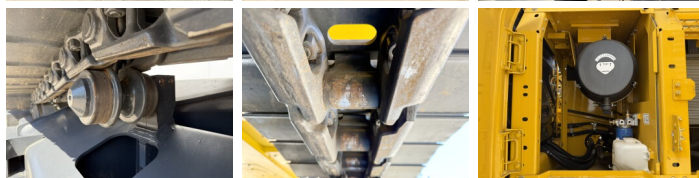

Komatsu

Komatsu PC210-10M0

BOSS
MACHINERY

Anno **2026**
Numero di riferimento **BM006624**
Ore **8**

Algemeen

Genere PC210-10M0
Posizione Veldhoven, Netherlands
Certificaat NOT FOR SALE IN EU / NO CE MARK

Descrizione Available at Boss Machinery! This Komatsu PC210-10M0 Excavators from 2026 has an engine power of 123 kW and counts 8 operational hours. The total weight of this Komatsu PC210-10M0 is 22000 kg and the dimensions are 8.60 x 2.81 x 3.14. Furthermore, this PC210-10M0 is equipped with Radio, Climate Control, Aria condizionata, Bluetooth, Air Suspension Seat, Funzione idraulica supplementare, Funzione del martello. The Komatsu Excavators also has a NOT FOR SALE IN EU / NO CE MARK marking. Do you want more information or do you want to try the Komatsu PC210-10M0 at our yard? Please let us know.

Maten / Gewichten

Dimensioni L*L*A 8.60 x 2.81 x 3.14
Peso 22000

Motor informatie

Marchio del motore Komatsu
?????????? ?????? SAA6D107E-1
Turbo
Capacità in kW 123

Banden / Rupsen

Piatto % 100
Pignone% 100
Catena% 100
Larghezza del piatto 60 cm

Opties