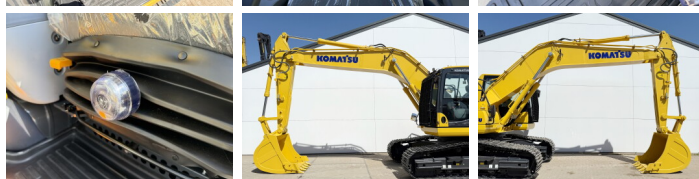

Komatsu

Komatsu PC210-10M0

BOSS
MACHINERY

Anno **2026**
Numero di riferimento **BM006624**
Ore **8**

Algemeen

Genere PC210-10M0
Posizione Veldhoven, Netherlands
Certificaat NOT FOR SALE IN EU / NO CE MARK

Descrizione Available at Boss Machinery! This Komatsu PC210-10M0 Excavators from 2026 has an engine power of 123 kW and counts 8 operational hours. The total weight of this Komatsu PC210-10M0 is 22000 kg and the dimensions are 8.60 x 2.81 x 3.14. Furthermore, this PC210-10M0 is equipped with Radio, Climate Control, Aria condizionata, Bluetooth, Air Suspension Seat, Funzione idraulica supplementare, Funzione del martello. The Komatsu Excavators also has a NOT FOR SALE IN EU / NO CE MARK marking. Do you want more information or do you want to try the Komatsu PC210-10M0 at our yard? Please let us know.

Maten / Gewichten

Dimensioni L*L*A 8.60 x 2.81 x 3.14
Peso 22000

Motor informatie

Marchio del motore Komatsu
?????????? ?????? SAA6D107E-1
Turbo
Capacità in kW 123

Banden / Rupsen

Piatto % 100
Pignone% 100
Catena% 100
Larghezza del piatto 60 cm

Opties