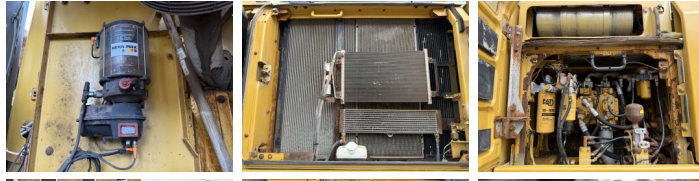

Caterpillar

Caterpillar 336FLN

BOSS
MACHINERY

Anno **2016**
Numero di riferimento **BM006596**
Ore **15.118**

Algemeen

Genere **336FLN**
Posizione **Veldhoven, Netherlands**
Certificaat **CE + EPA**
Available at Boss Machinery! This Caterpillar 336FLN Excavators from 2016 has an engine power of 234 kW and counts 15118 operational hours. The total weight of this Caterpillar 336FLN is 36830 kg and the dimensions are 11.25 x 3.00 x 3.47. Furthermore, this 336FLN is equipped with AdBlue, Climate Control, Bluetooth, Camera, Aria condizionata, Radio, Heated Seat, Funzione idraulica supplementare, Funzione del martello, Ingrassaggio centralizzato. The Caterpillar Excavators also has a CE + EPA marking. Do you want more information or do you want to try the Caterpillar 336FLN at our yard? Please let us know.

Descrizione

Maten / Gewichten

Dimensioni L*L*A **11.25 x 3.00 x 3.47**
Peso **36830**

Motor informatie

Marchio del motore **Caterpillar**
?????????? ?????? **C9.3**
Turbo
Capacità in kW **234**

Banden / Rupsen

Larghezza del piatto **60 cm**

Opties

AdBlue
Climate Control
Bluetooth
Camera

Aria condizionata

Radio

Heated Seat

Funzione idraulica
supplementare

Funzione del martello

Ingrassaggio centralizzato