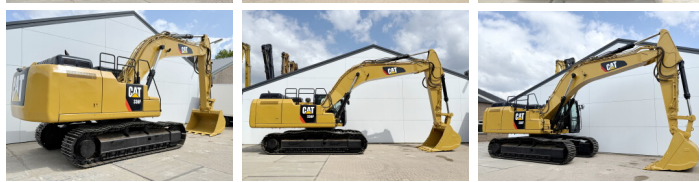

Caterpillar

Caterpillar 336FLN

BOSS
MACHINERY

Anno **2016**
Numero di riferimento **BM006596**
Ore **15.118**

Algemeen

Genere **336FLN**
Posizione **Veldhoven, Netherlands**
Certificaat **CE + EPA**
Available at Boss Machinery! This Caterpillar 336FLN Excavators from 2016 has an engine power of 234 kW and counts 15118 operational hours. The total weight of this Caterpillar 336FLN is 36830 kg and the dimensions are 11.25 x 3.00 x 3.47. Furthermore, this 336FLN is equipped with AdBlue, Climate Control, Bluetooth, Camera, Aria condizionata, Radio, Heated Seat, Funzione idraulica supplementare, Funzione del martello, Ingrassaggio centralizzato. The Caterpillar Excavators also has a CE + EPA marking. Do you want more information or do you want to try the Caterpillar 336FLN at our yard? Please let us know.

Descrizione

Maten / Gewichten

Dimensioni L*L*A **11.25 x 3.00 x 3.47**
Peso **36830**

Motor informatie

Marchio del motore **Caterpillar**
?????????? ?????? **C9.3**
Turbo
Capacità in kW **234**

Banden / Rupsen

Larghezza del piatto **60 cm**

Opties

AdBlue
Climate Control
Bluetooth
Camera