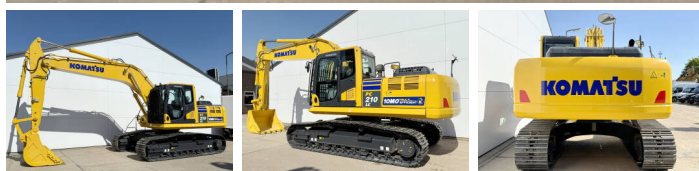

Komatsu

Komatsu PC210LC-10M0

BOSS
MACHINERY

Anno **2026**
Numero di riferimento **BM006598**
Ore **6**

Algemeen

Genere PC210LC-10M0
Posizione Veldhoven, Netherlands
Certificaat NOT FOR SALE IN EU / NO CE MARK

Descrizione Available at Boss Machinery! This Komatsu PC210LC-10M0 Excavators from 2026 has an engine power of 123 kW and counts 6 operational hours. The total weight of this Komatsu PC210LC-10M0 is 22000 kg and the dimensions are 9.75 x 3.00 x 3.20. Furthermore, this PC210LC-10M0 is equipped with Air Suspension Seat, Radio, Climate Control, Aria condizionata, Bluetooth, Funzione idraulica supplementare, Funzione del martello. The Komatsu Excavators also has a NOT FOR SALE IN EU / NO CE MARK marking. Do you want more information or do you want to try the Komatsu PC210LC-10M0 at our yard? Please let us know.

Maten / Gewichten

Peso 22000
Dimensioni L*L*A 9.75 x 3.00 x 3.20

Motor informatie

Marchio del motore Komatsu
?????????? ?????? SAA6D107E-1
Turbo
Capacità in kW 123

Banden / Rupsen

Catena% 100
Piatto % 100
Pignone% 100
Larghezza del piatto 60 cm

Opties