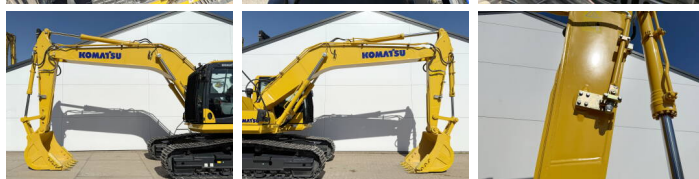

Komatsu

Komatsu PC210LC-10M0

BOSS
MACHINERY

Anno **2026**
Numero di riferimento **BM006598**
Ore **6**

Algemeen

Genere PC210LC-10M0
Posizione Veldhoven, Netherlands
Certificaat NOT FOR SALE IN EU / NO CE MARK

Descrizione Available at Boss Machinery! This Komatsu PC210LC-10M0 Excavators from 2026 has an engine power of 123 kW and counts 6 operational hours. The total weight of this Komatsu PC210LC-10M0 is 22000 kg and the dimensions are 9.75 x 3.00 x 3.20. Furthermore, this PC210LC-10M0 is equipped with Air Suspension Seat, Radio, Climate Control, Aria condizionata, Bluetooth, Funzione idraulica supplementare, Funzione del martello. The Komatsu Excavators also has a NOT FOR SALE IN EU / NO CE MARK marking. Do you want more information or do you want to try the Komatsu PC210LC-10M0 at our yard? Please let us know.

Maten / Gewichten

Peso 22000
Dimensioni L*L*A 9.75 x 3.00 x 3.20

Motor informatie

Marchio del motore Komatsu
?????????? ?????? SAA6D107E-1
Turbo
Capacità in kW 123

Banden / Rupsen

Catena% 100
Piatto % 100
Pignone% 100
Larghezza del piatto 60 cm

Opties