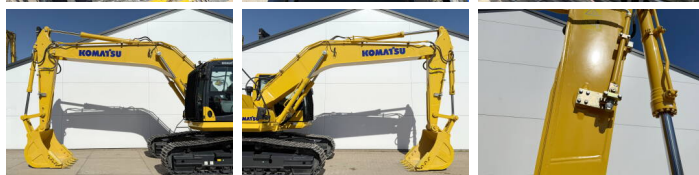

Komatsu

Komatsu PC210LC-10M0

BOSS
MACHINERY

Anno **2026**
Numero di riferimento **BM006598**
Ore **6**

Algemeen

Genere PC210LC-10M0
Posizione Veldhoven, Netherlands
Certificaat NOT FOR SALE IN EU / NO CE MARK

Descrizione Available at Boss Machinery! This Komatsu PC210LC-10M0 Excavators from 2026 has an engine power of 123 kW and counts 6 operational hours. The total weight of this Komatsu PC210LC-10M0 is 22000 kg and the dimensions are 9.75 x 3.00 x 3.20. Furthermore, this PC210LC-10M0 is equipped with Air Suspension Seat, Radio, Climate Control, Aria condizionata, Bluetooth, Funzione idraulica supplementare, Funzione del martello. The Komatsu Excavators also has a NOT FOR SALE IN EU / NO CE MARK marking. Do you want more information or do you want to try the Komatsu PC210LC-10M0 at our yard? Please let us know.

Maten / Gewichten

Dimensioni L*L*A 9.75 x 3.00 x 3.20
Peso 22000

Motor informatie

Marchio del motore Komatsu
?????????? ?????? SAA6D107E-1
Turbo
Capacità in kW 123

Banden / Rupsen

Piatto % 100
Pignone% 100
Catena% 100
Larghezza del piatto 60 cm

Opties