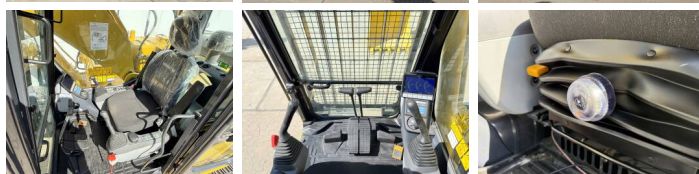

Descrizione Available at Boss Machinery! This Komatsu PC210LC-10M0 Excavators from 2026 has an engine power of 123 kW and counts 6 operational hours. The total weight of this Komatsu PC210LC-10M0 is 22000 kg and the dimensions are 9.75 x 3.00 x 3.20. Furthermore, this PC210LC-10M0 is equipped with Air Suspension Seat, Radio, Climate Control, Aria condizionata, Bluetooth, Funzione idraulica supplementare, Funzione del martello. The Komatsu Excavators also has a NOT FOR SALE IN EU / NO CE MARK marking. Do you want more information or do you want to try the Komatsu PC210LC-10M0 at our yard? Please let us know.

Opties

Air Suspension Seat
Radio
Climate Control
Aria condizionata
Bluetooth
Funzione idraulica
supplementare
Funzione del martello