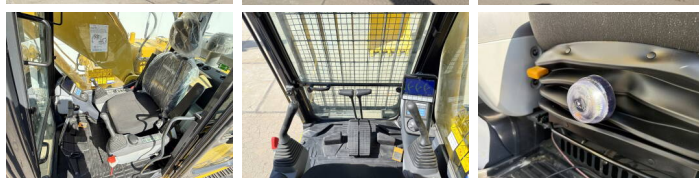

Descrizione Available at Boss Machinery! This Komatsu PC210LC-10M0 Excavators from 2026 has an engine power of 123 kW and counts 6 operational hours. The total weight of this Komatsu PC210LC-10M0 is 22000 kg and the dimensions are 9.75 x 3.00 x 3.20. Furthermore, this PC210LC-10M0 is equipped with Air Suspension Seat, Radio, Climate Control, Aria condizionata, Bluetooth, Funzione idraulica supplementare, Funzione del martello. The Komatsu Excavators also has a NOT FOR SALE IN EU / NO CE MARK marking. Do you want more information or do you want to try the Komatsu PC210LC-10M0 at our yard? Please let us know.

Opties

Air Suspension Seat
Radio
Climate Control
Aria condizionata
Bluetooth
Funzione idraulica
supplementare
Funzione del martello