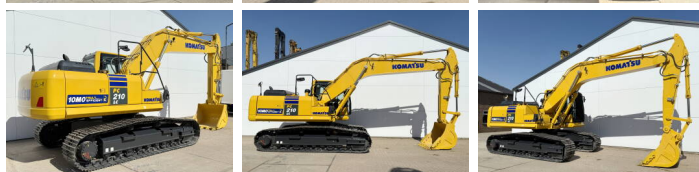

Komatsu

Komatsu PC210LC-10M0

BOSS
MACHINERY

Anno **2026**
Numero di riferimento **BM006598**
Ore **6**

Algemeen

Genere PC210LC-10M0
Posizione Veldhoven, Netherlands
Certificaat NOT FOR SALE IN EU / NO CE MARK

Descrizione Available at Boss Machinery! This Komatsu PC210LC-10M0 Excavators from 2026 has an engine power of 123 kW and counts 6 operational hours. The total weight of this Komatsu PC210LC-10M0 is 22000 kg and the dimensions are 9.75 x 3.00 x 3.20. Furthermore, this PC210LC-10M0 is equipped with Air Suspension Seat, Radio, Climate Control, Aria condizionata, Bluetooth, Funzione idraulica supplementare, Funzione del martello. The Komatsu Excavators also has a NOT FOR SALE IN EU / NO CE MARK marking. Do you want more information or do you want to try the Komatsu PC210LC-10M0 at our yard? Please let us know.

Maten / Gewichten

Dimensioni L*L*A 9.75 x 3.00 x 3.20
Peso 22000

Motor informatie

Marchio del motore Komatsu
?????????? ?????? SAA6D107E-1
Turbo
Capacità in kW 123

Banden / Rupsen

Piatto % 100
Pignone% 100
Catena% 100
Larghezza del piatto 60 cm

Opties