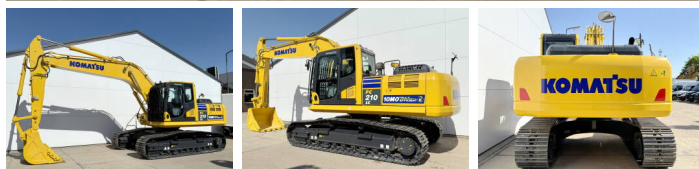

Komatsu

Komatsu PC210LC-10M0

BOSS
MACHINERY

Anno **2026**
Numero di riferimento **BM006598**
Ore **6**

Algemeen

Genere PC210LC-10M0
Posizione Veldhoven, Netherlands
Certificaat NOT FOR SALE IN EU / NO CE MARK

Descrizione Available at Boss Machinery! This Komatsu PC210LC-10M0 Excavators from 2026 has an engine power of 123 kW and counts 6 operational hours. The total weight of this Komatsu PC210LC-10M0 is 22000 kg and the dimensions are 9.75 x 3.00 x 3.20. Furthermore, this PC210LC-10M0 is equipped with Air Suspension Seat, Radio, Climate Control, Aria condizionata, Bluetooth, Funzione idraulica supplementare, Funzione del martello. The Komatsu Excavators also has a NOT FOR SALE IN EU / NO CE MARK marking. Do you want more information or do you want to try the Komatsu PC210LC-10M0 at our yard? Please let us know.

Maten / Gewichten

Dimensioni L*L*A 9.75 x 3.00 x 3.20
Peso 22000

Motor informatie

Marchio del motore Komatsu
?????????? ?????? SAA6D107E-1
Turbo
Capacità in kW 123

Banden / Rupsen

Piatto % 100
Pignone% 100
Catena% 100
Larghezza del piatto 60 cm

Opties