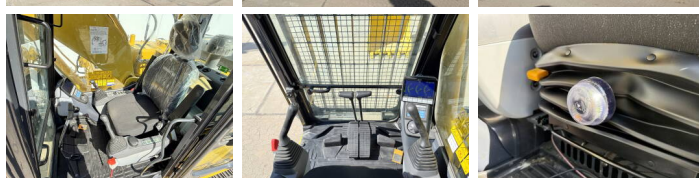

Descrizione

Available at Boss Machinery! This Komatsu PC210LC-10M0 Excavators from 2026 has an engine power of 123 kW and counts 6 operational hours. The total weight of this Komatsu PC210LC-10M0 is 22000 kg and the dimensions are 9.75 x 3.00 x 3.20. Furthermore, this PC210LC-10M0 is equipped with Bluetooth, Air Suspension Seat, Radio, Climate Control, Aria condizionata, Funzione idraulica supplementare, Funzione del martello. The Komatsu Excavators also has a NOT FOR SALE IN EU / NO CE MARK marking. Do you want more information or do you want to try the Komatsu PC210LC-10M0 at our yard? Please let us know.

Opties

Bluetooth

Air Suspension Seat

Radio

Climate Control

Aria condizionata

Funzione idraulica
supplementare

Funzione del martello