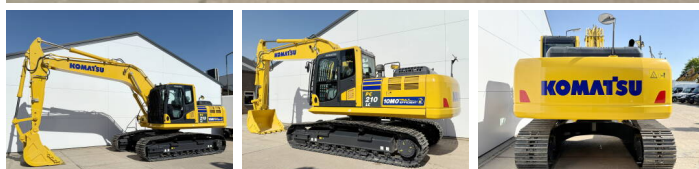

Komatsu

Komatsu PC210LC-10M0

BOSS
MACHINERY

Anno **2026**
Numero di riferimento **BM006598**
Ore **6**

Algemeen

Genere PC210LC-10M0
Posizione Veldhoven, Netherlands
Certificaat NOT FOR SALE IN EU / NO CE MARK

Descrizione

Available at Boss Machinery! This Komatsu PC210LC-10M0 Excavators from 2026 has an engine power of 123 kW and counts 6 operational hours. The total weight of this Komatsu PC210LC-10M0 is 22000 kg and the dimensions are 9.75 x 3.00 x 3.20. Furthermore, this PC210LC-10M0 is equipped with Bluetooth, Air Suspension Seat, Radio, Climate Control, Aria condizionata, Funzione idraulica supplementare, Funzione del martello. The Komatsu Excavators also has a NOT FOR SALE IN EU / NO CE MARK marking. Do you want more information or do you want to try the Komatsu PC210LC-10M0 at our yard? Please let us know.

Maten / Gewichten

Peso 22000
Dimensioni L*L*A 9.75 x 3.00 x 3.20

Motor informatie

Marchio del motore Komatsu
?????????? ?????? SAA6D107E-1
Turbo
Capacità in kW 123

Banden / Rupsen

Pignone% 100
Catena% 100
Piatto % 100
Larghezza del piatto 60 cm

Opties