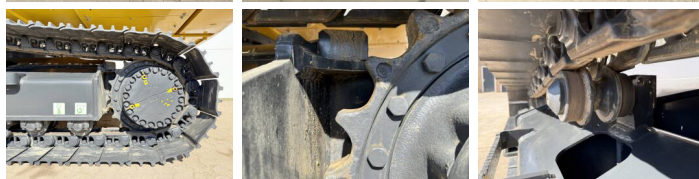

Komatsu

Komatsu PC210LC-10M0

BOSS
MACHINERY

Anno **2026**
Numero di riferimento **BM006598**
Ore **6**

Algemeen

Genere PC210LC-10M0
Posizione Veldhoven, Netherlands
Certificaat NOT FOR SALE IN EU / NO CE MARK

Descrizione

Available at Boss Machinery! This Komatsu PC210LC-10M0 Excavators from 2026 has an engine power of 123 kW and counts 6 operational hours. The total weight of this Komatsu PC210LC-10M0 is 22000 kg and the dimensions are 9.75 x 3.00 x 3.20. Furthermore, this PC210LC-10M0 is equipped with Bluetooth, Air Suspension Seat, Radio, Climate Control, Aria condizionata, Funzione idraulica supplementare, Funzione del martello. The Komatsu Excavators also has a NOT FOR SALE IN EU / NO CE MARK marking. Do you want more information or do you want to try the Komatsu PC210LC-10M0 at our yard? Please let us know.

Maten / Gewichten

Peso 22000
Dimensioni L*L*A 9.75 x 3.00 x 3.20

Motor informatie

Marchio del motore Komatsu
?????????? ?????? SAA6D107E-1
Turbo
Capacità in kW 123

Banden / Rupsen

Pignone% 100
Catena% 100
Piatto % 100
Larghezza del piatto 60 cm

Opties