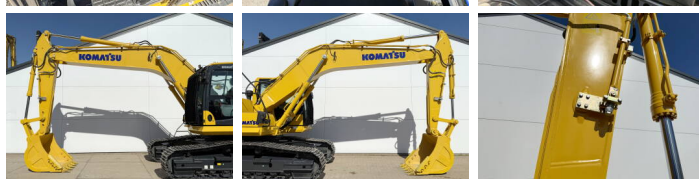

Komatsu

Komatsu PC210LC-10M0

BOSS
MACHINERY

Anno **2026**
Numero di riferimento **BM006598**
Ore **6**

Algemeen

Genere PC210LC-10M0
Posizione Veldhoven, Netherlands
Certificaat NOT FOR SALE IN EU / NO CE MARK

Descrizione

Available at Boss Machinery! This Komatsu PC210LC-10M0 Excavators from 2026 has an engine power of 123 kW and counts 6 operational hours. The total weight of this Komatsu PC210LC-10M0 is 22000 kg and the dimensions are 9.75 x 3.00 x 3.20. Furthermore, this PC210LC-10M0 is equipped with Bluetooth, Air Suspension Seat, Radio, Climate Control, Aria condizionata, Funzione idraulica supplementare, Funzione del martello. The Komatsu Excavators also has a NOT FOR SALE IN EU / NO CE MARK marking. Do you want more information or do you want to try the Komatsu PC210LC-10M0 at our yard? Please let us know.

Maten / Gewichten

Peso 22000
Dimensioni L*L*A 9.75 x 3.00 x 3.20

Motor informatie

Marchio del motore Komatsu
?????????? ?????? SAA6D107E-1
Turbo
Capacità in kW 123

Banden / Rupsen

Pignone% 100
Catena% 100
Piatto % 100
Larghezza del piatto 60 cm

Opties