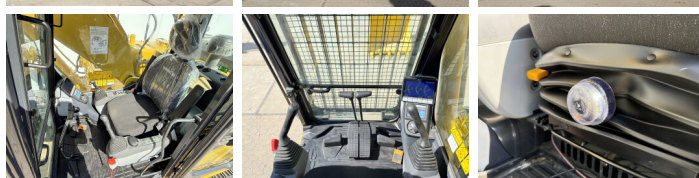

Descrizione Available at Boss Machinery! This Komatsu PC210LC-10M0 Excavators from 2026 has an engine power of 123 kW and counts 6 operational hours. The total weight of this Komatsu PC210LC-10M0 is 22000 kg and the dimensions are 9.75 x 3.00 x 3.20. Furthermore, this PC210LC-10M0 is equipped with Climate Control, Aria condizionata, Bluetooth, Air Suspension Seat, Radio, Funzione idraulica supplementare, Funzione del martello. The Komatsu Excavators also has a NOT FOR SALE IN EU / NO CE MARK marking. Do you want more information or do you want to try the Komatsu PC210LC-10M0 at our yard? Please let us know.

Opties

Climate Control
Aria condizionata
Bluetooth
Air Suspension Seat
Radio
Funzione idraulica
supplementare
Funzione del martello