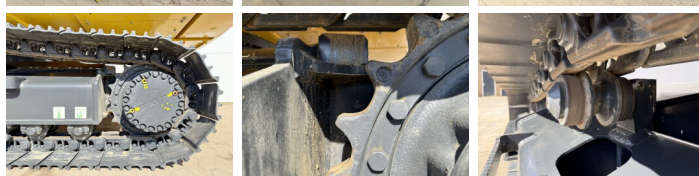

Komatsu

Komatsu PC210LC-10M0

BOSS
MACHINERY

Anno **2026**
Numero di riferimento **BM006598**
Ore **6**

Algemeen

Genere PC210LC-10M0
Posizione Veldhoven, Netherlands
Certificaat NOT FOR SALE IN EU / NO CE MARK

Descrizione Available at Boss Machinery! This Komatsu PC210LC-10M0 Excavators from 2026 has an engine power of 123 kW and counts 6 operational hours. The total weight of this Komatsu PC210LC-10M0 is 22000 kg and the dimensions are 9.75 x 3.00 x 3.20. Furthermore, this PC210LC-10M0 is equipped with Climate Control, Aria condizionata, Bluetooth, Air Suspension Seat, Radio, Funzione idraulica supplementare, Funzione del martello. The Komatsu Excavators also has a NOT FOR SALE IN EU / NO CE MARK marking. Do you want more information or do you want to try the Komatsu PC210LC-10M0 at our yard? Please let us know.

Maten / Gewichten

Dimensioni L*L*A 9.75 x 3.00 x 3.20
Peso 22000

Motor informatie

Marchio del motore Komatsu
?????????? ?????? SAA6D107E-1
Turbo
Capacità in kW 123

Banden / Rupsen

Piatto % 100
Pignone% 100
Catena% 100
Larghezza del piatto 60 cm

Opties