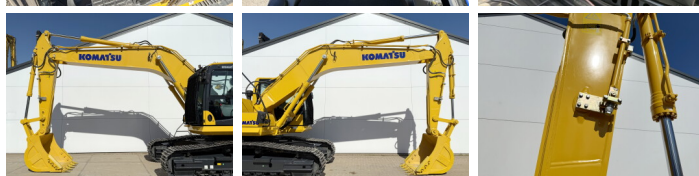

Komatsu

Komatsu PC210LC-10M0

BOSS
MACHINERY

Anno **2026**
Numero di riferimento **BM006598**
Ore **6**

Algemeen

Genere PC210LC-10M0
Posizione Veldhoven, Netherlands
Certificaat NOT FOR SALE IN EU / NO CE MARK

Descrizione Available at Boss Machinery! This Komatsu PC210LC-10M0 Excavators from 2026 has an engine power of 123 kW and counts 6 operational hours. The total weight of this Komatsu PC210LC-10M0 is 22000 kg and the dimensions are 9.75 x 3.00 x 3.20. Furthermore, this PC210LC-10M0 is equipped with Climate Control, Aria condizionata, Bluetooth, Air Suspension Seat, Radio, Funzione idraulica supplementare, Funzione del martello. The Komatsu Excavators also has a NOT FOR SALE IN EU / NO CE MARK marking. Do you want more information or do you want to try the Komatsu PC210LC-10M0 at our yard? Please let us know.

Maten / Gewichten

Dimensioni L*L*A 9.75 x 3.00 x 3.20
Peso 22000

Motor informatie

Marchio del motore Komatsu
?????????? ?????? SAA6D107E-1
Turbo
Capacità in kW 123

Banden / Rupsen

Piatto % 100
Pignone% 100
Catena% 100
Larghezza del piatto 60 cm

Opties