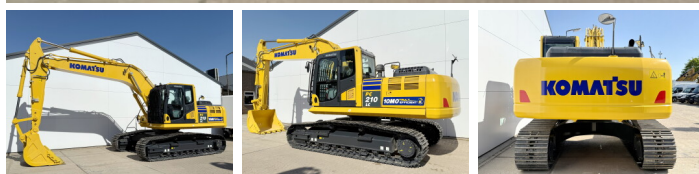

Komatsu

Komatsu PC210LC-10M0

BOSS
MACHINERY

Anno **2026**
Numero di riferimento **BM006598**
Ore **6**

Algemeen

Genere PC210LC-10M0
Posizione Veldhoven, Netherlands
Certificaat NOT FOR SALE IN EU / NO CE MARK

Descrizione Available at Boss Machinery! This Komatsu PC210LC-10M0 Excavators from 2026 has an engine power of 123 kW and counts 6 operational hours. The total weight of this Komatsu PC210LC-10M0 is 22000 kg and the dimensions are 9.75 x 3.00 x 3.20. Furthermore, this PC210LC-10M0 is equipped with Climate Control, Aria condizionata, Bluetooth, Air Suspension Seat, Radio, Funzione idraulica supplementare, Funzione del martello. The Komatsu Excavators also has a NOT FOR SALE IN EU / NO CE MARK marking. Do you want more information or do you want to try the Komatsu PC210LC-10M0 at our yard? Please let us know.

Maten / Gewichten

Dimensioni L*L*A 9.75 x 3.00 x 3.20
Peso 22000

Motor informatie

Marchio del motore Komatsu
?????????? ?????? SAA6D107E-1
Turbo
Capacità in kW 123

Banden / Rupsen

Piatto % 100
Pignone% 100
Catena% 100
Larghezza del piatto 60 cm

Opties