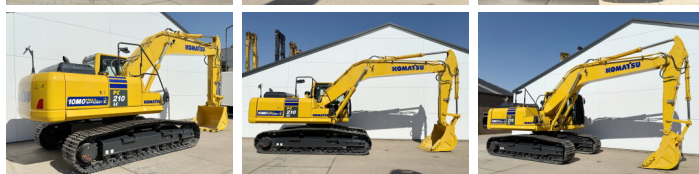

Komatsu

Komatsu PC210LC-10M0

BOSS
MACHINERY

Anno **2026**
Numero di riferimento **BM006598**
Ore **6**

Algemeen

Genere PC210LC-10M0
Posizione Veldhoven, Netherlands
Certificaat NOT FOR SALE IN EU / NO CE MARK

Descrizione Available at Boss Machinery! This Komatsu PC210LC-10M0 Excavators from 2026 has an engine power of 123 kW and counts 6 operational hours. The total weight of this Komatsu PC210LC-10M0 is 22000 kg and the dimensions are 9.75 x 3.00 x 3.20. Furthermore, this PC210LC-10M0 is equipped with Climate Control, Aria condizionata, Bluetooth, Air Suspension Seat, Radio, Funzione idraulica supplementare, Funzione del martello. The Komatsu Excavators also has a NOT FOR SALE IN EU / NO CE MARK marking. Do you want more information or do you want to try the Komatsu PC210LC-10M0 at our yard? Please let us know.

Maten / Gewichten

Dimensioni L*L*A 9.75 x 3.00 x 3.20
Peso 22000

Motor informatie

Marchio del motore Komatsu
?????????? ?????? SAA6D107E-1
Turbo
Capacità in kW 123

Banden / Rupsen

Piatto % 100
Pignone% 100
Catena% 100
Larghezza del piatto 60 cm

Opties