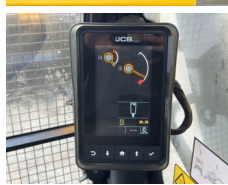

JCB

JCB JS345LC HD

BOSS
MACHINERY

€ 129.500escl.

Anno **2026**
Numero di riferimento **BM006472**
Ore **8**

Algemeen

Genere JS345LC HD
Posizione Veldhoven, Netherlands
Available at Boss Machinery! This JCB JS345LC HD Excavators from 2026 has an engine power of 165 kW and counts 8 operational hours. The total weight of this JCB JS345LC HD is 33024 kg and the dimensions are 10.75 x 3.34 x 3.65. Furthermore, this JS345LC HD is equipped with Aria condizionata, Climate Control, Funzione idraulica supplementare, Funzione del martello. Do you want more information or do you want to try the JCB JS345LC HD at our yard? Please let us know.

Maten / Gewichten

Dimensioni L*L*A 10.75 x 3.34 x 3.65
Peso 33024

Motor informatie

Marchio del motore JCB
?????????? ?????? 672 TA0-165
Cilindri 6
Turbo
Capacità in kW 165

Banden / Rupsen

Piatto % 100
Pignone% 100
Catena% 100
Larghezza del piatto 60 cm

Opties

Aria condizionata
Climate Control