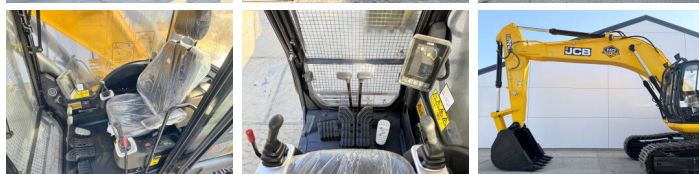

JCB

JCB JS345LC HD

BOSS
MACHINERY

€ 129.500escl.

Anno **2026**
Numero di riferimento **BM006472**
Ore **8**

Algemeen

Genere JS345LC HD
Posizione Veldhoven, Netherlands
Available at Boss Machinery! This JCB JS345LC HD Excavators from 2026 has an engine power of 165 kW and counts 8 operational hours. The total weight of this JCB JS345LC HD is 33024 kg and the dimensions are 10.75 x 3.34 x 3.65. Furthermore, this JS345LC HD is equipped with Aria condizionata, Climate Control, Funzione idraulica supplementare, Funzione del martello. Do you want more information or do you want to try the JCB JS345LC HD at our yard? Please let us know.

Maten / Gewichten

Dimensioni L*L*A 10.75 x 3.34 x 3.65
Peso 33024

Motor informatie

Marchio del motore JCB
?????????? ?????? 672 TA0-165
Cilindri 6
Turbo
Capacità in kW 165

Banden / Rupsen

Piatto % 100
Pignone% 100
Catena% 100
Larghezza del piatto 60 cm

Opties

Aria condizionata
Climate Control