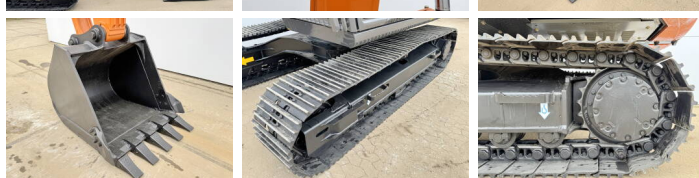

Hitachi

Hitachi ZX140H-GI

BOSS
MACHINERY

€ 57.500escl.

Anno **2026**
Numero di riferimento **BM006482**
Ore **5**

Algemeen

Genere ZX140H-GI
Posizione Veldhoven, Netherlands
Available at Boss Machinery! This Hitachi ZX140H-GI Excavators from 2026 has an engine power of 66 kW and counts 5 operational hours. The total weight of this Hitachi ZX140H-GI is 14680 kg and the dimensions are 6.53 x 2.48 x 2.80. Furthermore, this ZX140H-GI is equipped with Bluetooth, Air Suspension Seat, Aria condizionata, Radio, Funzione idraulica supplementare, Funzione del martello. Do you want more information or do you want to try the Hitachi ZX140H-GI at our yard? Please let us know.

Maten / Gewichten

Dimensioni L*L*A 6.53 x 2.48 x 2.80
Peso 14680

Motor informatie

Marchio del motore Isuzu
?????????? ?????? 4BG1TCG
Cilindri 4
Turbo
Capacità in kW 66

Banden / Rupsen

Piatto % 100
Pignone% 100
Catena% 100
Larghezza del piatto 50 cm

Opties

Bluetooth

Air Suspension Seat
Aria condizionata
Radio
Funzione idraulica
supplementare
Funzione del martello