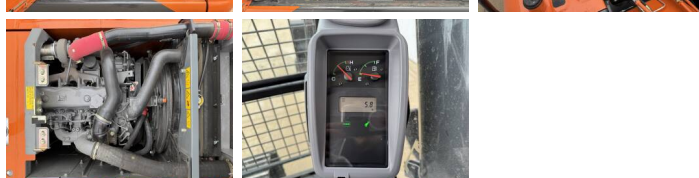

Hitachi

Hitachi ZX140H-GI

BOSS
MACHINERY

€ 57.500escl.

Anno **2026**
Numero di riferimento **BM006482**
Ore **5**

Algemeen

Genere ZX140H-GI
Posizione Veldhoven, Netherlands
Available at Boss Machinery! This Hitachi ZX140H-GI Excavators from 2026 has an engine power of 66 kW and counts 5 operational hours. The total weight of this Hitachi ZX140H-GI is 14680 kg and the dimensions are 6.53 x 2.48 x 2.80. Furthermore, this ZX140H-GI is equipped with Bluetooth, Air Suspension Seat, Aria condizionata, Radio, Funzione idraulica supplementare, Funzione del martello. Do you want more information or do you want to try the Hitachi ZX140H-GI at our yard? Please let us know.

Maten / Gewichten

Dimensioni L*L*A 6.53 x 2.48 x 2.80
Peso 14680

Motor informatie

Marchio del motore Isuzu
?????????? ?????? 4BG1TCG
Cilindri 4
Turbo
Capacità in kW 66

Banden / Rupsen

Piatto % 100
Pignone% 100
Catena% 100
Larghezza del piatto 50 cm

Opties

Bluetooth

Air Suspension Seat
Aria condizionata
Radio
Funzione idraulica
supplementare
Funzione del martello