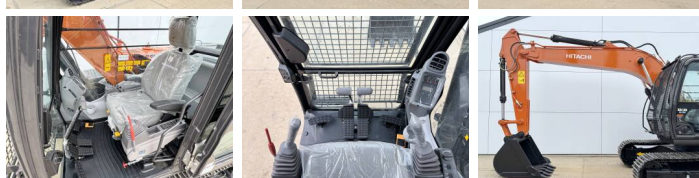

Hitachi

Hitachi ZX140H-GI

BOSS
MACHINERY

€ 57.500escl.

Anno **2026**
Numero di riferimento **BM006482**
Ore **5**

Algemeen

Genere ZX140H-GI
Posizione Veldhoven, Netherlands
Available at Boss Machinery! This Hitachi ZX140H-GI Excavators from 2026 has an engine power of 66 kW and counts 5 operational hours. The total weight of this Hitachi ZX140H-GI is 14680 kg and the dimensions are 6.53 x 2.48 x 2.80. Furthermore, this ZX140H-GI is equipped with Bluetooth, Air Suspension Seat, Aria condizionata, Radio, Funzione idraulica supplementare, Funzione del martello. Do you want more information or do you want to try the Hitachi ZX140H-GI at our yard? Please let us know.

Maten / Gewichten

Dimensioni L*L*A 6.53 x 2.48 x 2.80
Peso 14680

Motor informatie

Marchio del motore Isuzu
?????????? ?????? 4BG1TCG
Cilindri 4
Turbo
Capacità in kW 66

Banden / Rupsen

Piatto % 100
Pignone% 100
Catena% 100
Larghezza del piatto 50 cm

Opties

Bluetooth