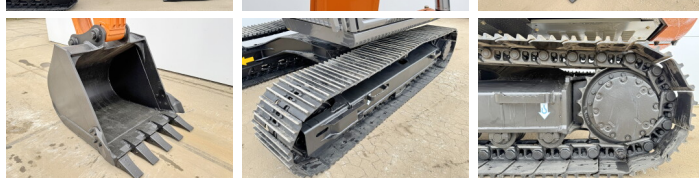

Hitachi

Hitachi ZX140H-GI

BOSS
MACHINERY

€ 57.500escl.

Anno **2026**
Numero di riferimento **BM006481**
Ore **5**

Algemeen

Genere ZX140H-GI
Posizione Veldhoven, Netherlands
Available at Boss Machinery! This Hitachi ZX140H-GI Excavators from 2026 has an engine power of 66 kW and counts 5 operational hours. The total weight of this Hitachi ZX140H-GI is 14680 kg and the dimensions are 6.53 x 2.48 x 2.80. Furthermore, this ZX140H-GI is equipped with Bluetooth, Air Suspension Seat, Aria condizionata, Radio, Funzione idraulica supplementare, Funzione del martello. Do you want more information or do you want to try the Hitachi ZX140H-GI at our yard? Please let us know.

Maten / Gewichten

Dimensioni L*L*A 6.53 x 2.48 x 2.80
Peso 14680

Motor informatie

Marchio del motore Isuzu
?????????? ?????? 4BG1TCG
Cilindri 4
Turbo
Capacità in kW 66

Banden / Rupsen

Piatto % 100
Pignone% 100
Catena% 100
Larghezza del piatto 50 cm

Opties

Bluetooth

Air Suspension Seat
Aria condizionata
Radio
Funzione idraulica
supplementare
Funzione del martello