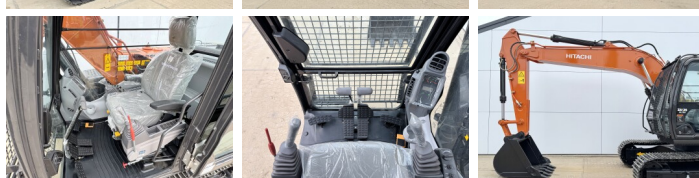

Hitachi

Hitachi ZX140H-GI

BOSS
MACHINERY

€ 57.500escl.

Anno **2026**
Numero di riferimento **BM006481**
Ore **5**

Algemeen

Genere ZX140H-GI
Posizione Veldhoven, Netherlands
Available at Boss Machinery! This Hitachi ZX140H-GI Excavators from 2026 has an engine power of 66 kW and counts 5 operational hours. The total weight of this Hitachi ZX140H-GI is 14680 kg and the dimensions are 6.53 x 2.48 x 2.80. Furthermore, this ZX140H-GI is equipped with Bluetooth, Air Suspension Seat, Aria condizionata, Radio, Funzione idraulica supplementare, Funzione del martello. Do you want more information or do you want to try the Hitachi ZX140H-GI at our yard? Please let us know.

Maten / Gewichten

Dimensioni L*L*A 6.53 x 2.48 x 2.80
Peso 14680

Motor informatie

Marchio del motore Isuzu
?????????? ?????? 4BG1TCG
Cilindri 4
Turbo
Capacità in kW 66

Banden / Rupsen

Piatto % 100
Pignone% 100
Catena% 100
Larghezza del piatto 50 cm

Opties

Bluetooth