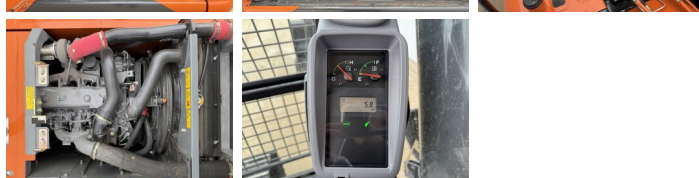

Hitachi

Hitachi ZX140H-GI

BOSS
MACHINERY

€ 57.500escl.

Anno **2026**
Numero di riferimento **BM006481**
Ore **5**

Algemeen

Genere ZX140H-GI
Posizione Veldhoven, Netherlands
Available at Boss Machinery! This Hitachi ZX140H-GI Excavators from 2026 has an engine power of 66 kW and counts 5 operational hours. The total weight of this Hitachi ZX140H-GI is 14680 kg and the dimensions are 6.53 x 2.48 x 2.80. Furthermore, this ZX140H-GI is equipped with Bluetooth, Air Suspension Seat, Aria condizionata, Radio, Funzione idraulica supplementare, Funzione del martello. Do you want more information or do you want to try the Hitachi ZX140H-GI at our yard? Please let us know.

Maten / Gewichten

Dimensioni L*L*A 6.53 x 2.48 x 2.80
Peso 14680

Motor informatie

Marchio del motore Isuzu
?????????? ?????? 4BG1TCG
Cilindri 4
Turbo
Capacità in kW 66

Banden / Rupsen

Piatto % 100
Pignone% 100
Catena% 100
Larghezza del piatto 50 cm

Opties

Bluetooth

Air Suspension Seat
Aria condizionata
Radio
Funzione idraulica
supplementare
Funzione del martello