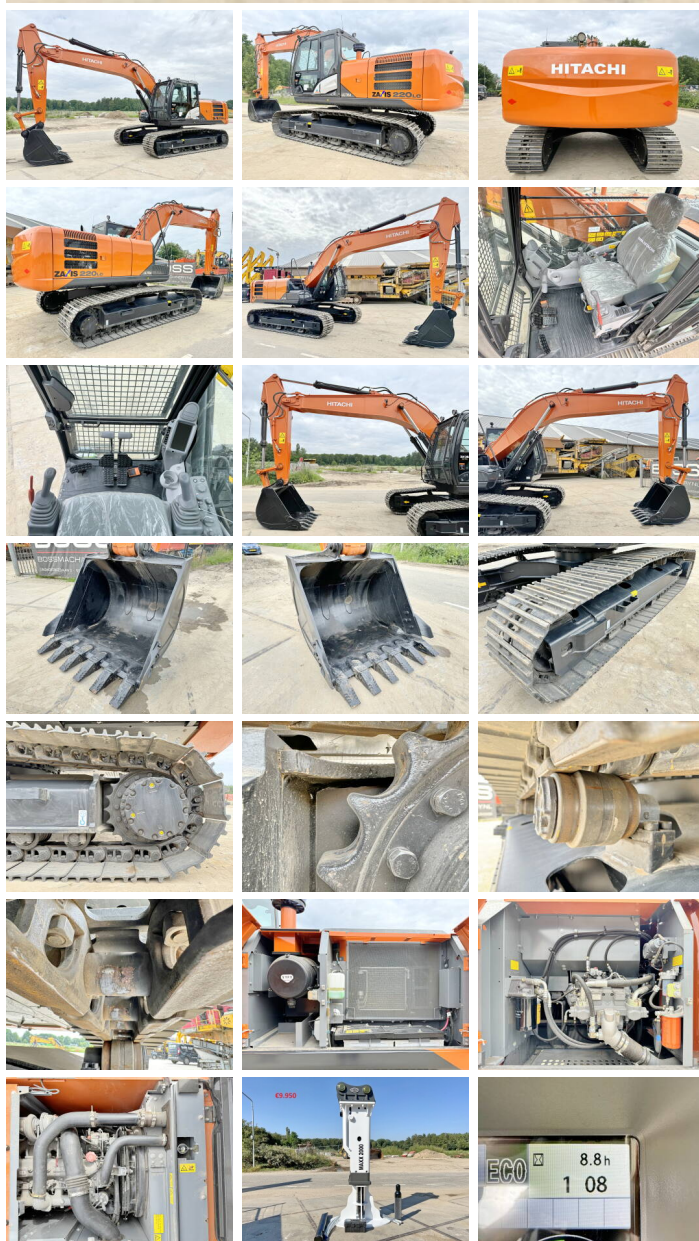

Hitachi

Hitachi ZX220LC-5G

BOSS
MACHINERY

Anno **2026**
Numero di riferimento **BM006316**
Ore **8**

Algemeen

Genere ZX220LC-5G
Posizione Veldhoven, Netherlands
Available at Boss Machinery! This Hitachi ZX220LC-5G Excavators from 2026 has an engine power of 129 kW and counts 8 operational hours. The total weight of this Hitachi ZX220LC-5G is 21700 kg and the dimensions are 9.75 x 3.00 x 3.25. Furthermore, this ZX220LC-5G is equipped with Non CE, HP Hammer Lines, Radio, Aria condizionata, Funzione idraulica supplementare, Funzione del martello. Do you want more information or do you want to try the Hitachi ZX220LC-5G at our yard? Please let us know.

Maten / Gewichten

Dimensioni L*L*A 9.75 x 3.00 x 3.25
Peso 21700

Motor informatie

Marchio del motore Isuzu
?????????? ?????? CC-6BG1TRA-12
Turbo
Capacità in kW 129

Banden / Rupsen

Piatto % 100
Pignone% 100
Catena% 100
Larghezza del piatto 60

Opties

Non CE
HP Hammer Lines
Radio
Aria condizionata