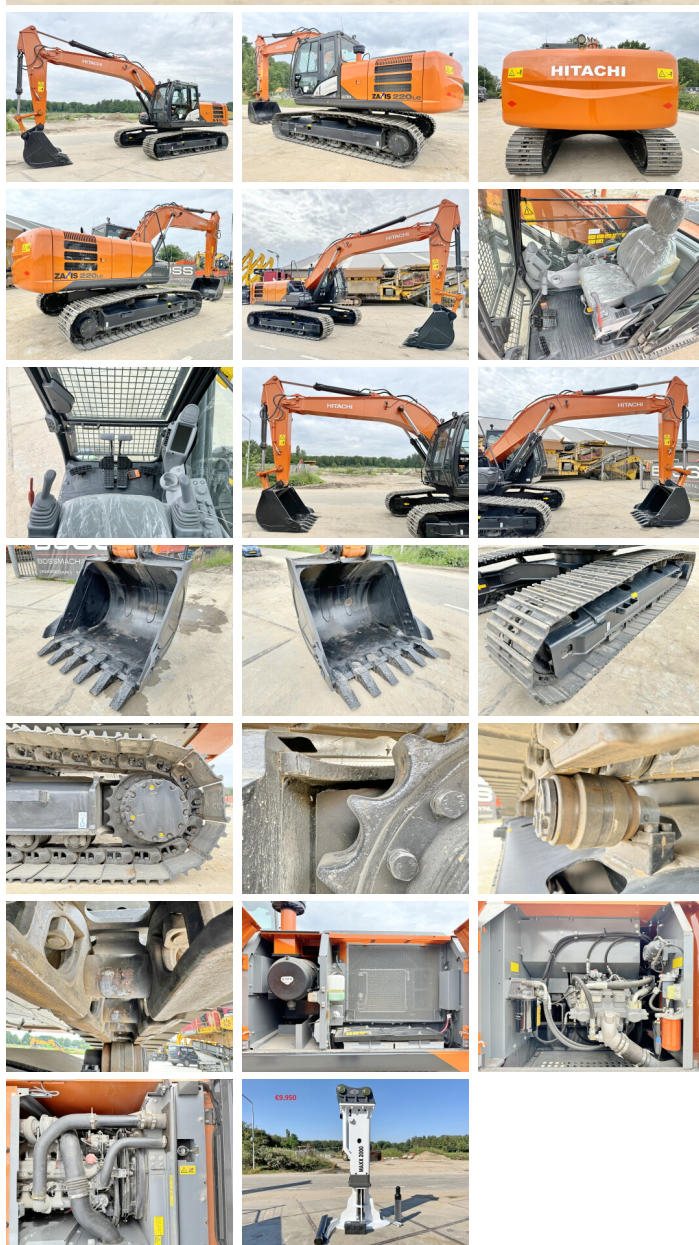

Hitachi

Hitachi ZX220LC-5G

BOSS
MACHINERY

Anno **2026**
Numero di riferimento **BM006380**
Ore **5**

Algemeen

Genere ZX220LC-5G
Posizione Veldhoven, Netherlands
Available at Boss Machinery! This Hitachi ZX220LC-5G Excavators from 2026 has an engine power of 129 kW and counts 5 operational hours. The total weight of this Hitachi ZX220LC-5G is 21700 kg and the dimensions are 9.75 x 3.00 x 3.25. Furthermore, this ZX220LC-5G is equipped with Non CE, HP Hammer Lines, Radio, Aria condizionata, Funzione idraulica supplementare, Funzione del martello. Do you want more information or do you want to try the Hitachi ZX220LC-5G at our yard? Please let us know.

Maten / Gewichten

Dimensioni L*L*A 9.75 x 3.00 x 3.25
Peso 21700

Motor informatie

Marchio del motore Isuzu
?????????? ?????? CC-6BG1TRA-12
Turbo
Capacità in kW 129

Banden / Rupsen

Piatto % 100
Pignone% 100
Catena% 100
Larghezza del piatto 60

Opties

Non CE
HP Hammer Lines
Radio
Aria condizionata