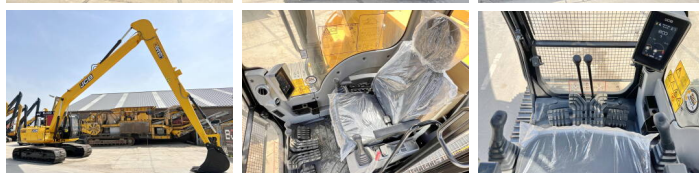

JCB

JCB 245HDLR

BOSS
MACHINERY

€ 84.500escl.

Anno **2026**
Numero di riferimento **BM006127**
Ore **6**

Algemeen

Genere 245HDLR
Posizione Veldhoven, Netherlands
Certificaat NOT FOR SALE IN EU / NO CE MARK
Available at Boss Machinery! This JCB 245HDLR Excavators from 2026 has an engine power of 104 kW and counts 6 operational hours. The total weight of this JCB 245HDLR is 23850 kg and the dimensions are 12.65 x 3.20 x 3.15. Furthermore, this 245HDLR is equipped with Radio, Aria condizionata. The JCB Excavators also has a NOT FOR SALE IN EU / NO CE MARK marking. Do you want more information or do you want to try the JCB 245HDLR at our yard? Please let us know.

Descrizione

Maten / Gewichten

Dimensioni L*L*A 12.65 x 3.20 x 3.15
Peso 23850

Motor informatie

Marchio del motore Cummins
?????????? ?????? 6BT 5.9 140C
Cilindri 6
Turbo
Capacità in kW 104

Banden / Rupsen

Piatto % 100
Pignone% 100
Catena% 100
Larghezza del piatto 80 cm

Opties