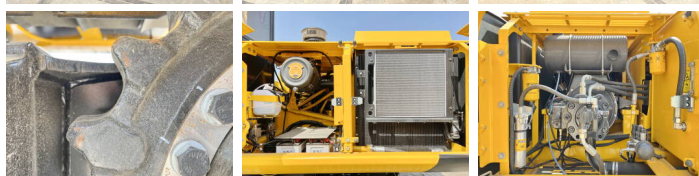

JCB

JCB 245HDLR

BOSS
MACHINERY

€ 84.500escl.

Anno **2026**
Numero di riferimento **BM006127**
Ore **6**

Algemeen

Genere 245HDLR
Posizione Veldhoven, Netherlands
Certificaat NOT FOR SALE IN EU / NO CE MARK
Available at Boss Machinery! This JCB 245HDLR Excavators from 2026 has an engine power of 104 kW and counts 6 operational hours. The total weight of this JCB 245HDLR is 23850 kg and the dimensions are 12.65 x 3.20 x 3.15. Furthermore, this 245HDLR is equipped with Radio, Aria condizionata. The JCB Excavators also has a NOT FOR SALE IN EU / NO CE MARK marking. Do you want more information or do you want to try the JCB 245HDLR at our yard? Please let us know.

Descrizione

Maten / Gewichten

Dimensioni L*L*A 12.65 x 3.20 x 3.15
Peso 23850

Motor informatie

Marchio del motore Cummins
?????????? ?????? 6BT 5.9 140C
Cilindri 6
Turbo
Capacità in kW 104

Banden / Rupsen

Piatto % 100
Pignone% 100
Catena% 100
Larghezza del piatto 80 cm

Opties