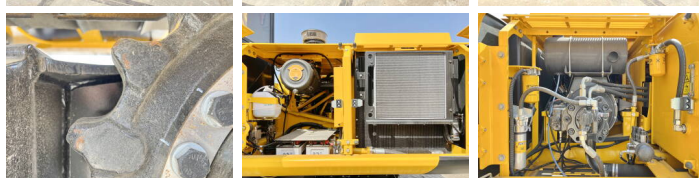

JCB

JCB 245HDLR

BOSS
MACHINERY

€ 84.500escl.

Anno **2026**
Numero di riferimento **BM006117**
Ore **6**

Algemeen

Genere 245HDLR
Posizione Veldhoven, Netherlands
Certificaat NOT FOR SALE IN EU / NO CE MARK
Available at Boss Machinery! This JCB 245HDLR Excavators from 2026 has an engine power of 104 kW and counts 6 operational hours. The total weight of this JCB 245HDLR is 23850 kg and the dimensions are 12.65 x 3.20 x 3.15. Furthermore, this 245HDLR is equipped with Aria condizionata, Radio. The JCB Excavators also has a NOT FOR SALE IN EU / NO CE MARK marking. Do you want more information or do you want to try the JCB 245HDLR at our yard? Please let us know.

Descrizione

Maten / Gewichten

Dimensioni L*L*A 12.65 x 3.20 x 3.15
Peso 23850

Motor informatie

Marchio del motore Cummins
?????????? ?????? 6BT 5.9 140C
Cilindri 6
Turbo
Capacità in kW 104

Banden / Rupsen

Piatto % 100
Pignone% 100
Catena% 100
Larghezza del piatto 80 cm

Opties