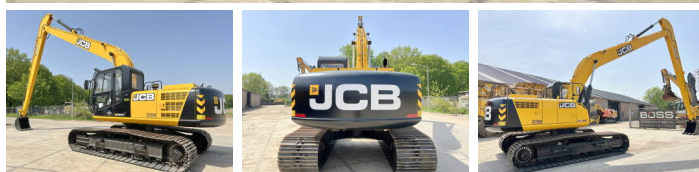

JCB

JCB 245HDLR

BOSS
MACHINERY

€ 84.500escl.

Anno **2026**
Numero di riferimento **BM006117**
Ore **6**

Algemeen

Genere 245HDLR
Posizione Veldhoven, Netherlands
Certificaat NOT FOR SALE IN EU / NO CE MARK
Available at Boss Machinery! This JCB 245HDLR Excavators from 2026 has an engine power of 104 kW and counts 6 operational hours. The total weight of this JCB 245HDLR is 23850 kg and the dimensions are 12.65 x 3.20 x 3.15. Furthermore, this 245HDLR is equipped with Aria condizionata, Radio. The JCB Excavators also has a NOT FOR SALE IN EU / NO CE MARK marking. Do you want more information or do you want to try the JCB 245HDLR at our yard? Please let us know.

Descrizione

Maten / Gewichten

Dimensioni L*L*A 12.65 x 3.20 x 3.15
Peso 23850

Motor informatie

Marchio del motore Cummins
?????????? ?????? 6BT 5.9 140C
Cilindri 6
Turbo
Capacità in kW 104

Banden / Rupsen

Piatto % 100
Pignone% 100
Catena% 100
Larghezza del piatto 80 cm

Opties