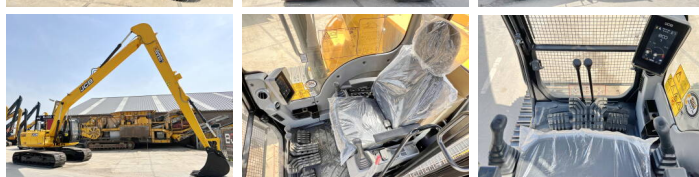

JCB

JCB 245HDLR

BOSS
MACHINERY

€ 84.500escl.

Anno **2026**
Numero di riferimento **BM006117**
Ore **6**

Algemeen

Genere 245HDLR
Posizione Veldhoven, Netherlands
Certificaat NOT FOR SALE IN EU / NO CE MARK
Available at Boss Machinery! This JCB 245HDLR Excavators from 2026 has an engine power of 104 kW and counts 6 operational hours. The total weight of this JCB 245HDLR is 23850 kg and the dimensions are 12.65 x 3.20 x 3.15. Furthermore, this 245HDLR is equipped with Aria condizionata, Radio. The JCB Excavators also has a NOT FOR SALE IN EU / NO CE MARK marking. Do you want more information or do you want to try the JCB 245HDLR at our yard? Please let us know.

Descrizione

Maten / Gewichten

Dimensioni L*L*A 12.65 x 3.20 x 3.15
Peso 23850

Motor informatie

Marchio del motore Cummins
?????????? ?????? 6BT 5.9 140C
Cilindri 6
Turbo
Capacità in kW 104

Banden / Rupsen

Piatto % 100
Pignone% 100
Catena% 100
Larghezza del piatto 80 cm

Opties