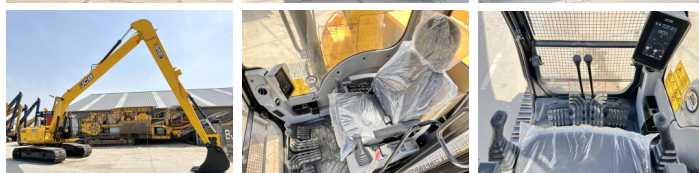

JCB

JCB 245HDLR

BOSS
MACHINERY

€ 84.500escl.

Anno **2026**
Numero di riferimento **BM005970**
Ore **6**

Algemeen

Genere 245HDLR
Posizione Veldhoven, Netherlands
Certificaat NOT FOR SALE IN EU / NO CE MARK
Available at Boss Machinery! This JCB 245HDLR Excavators from 2026 has an engine power of 104 kW and counts 6 operational hours. The total weight of this JCB 245HDLR is 23850 kg and the dimensions are 12.65 x 3.20 x 3.15. Furthermore, this 245HDLR is equipped with Aria condizionata, Radio. The JCB Excavators also has a NOT FOR SALE IN EU / NO CE MARK marking. Do you want more information or do you want to try the JCB 245HDLR at our yard? Please let us know.

Descrizione

Maten / Gewichten

Dimensioni L*L*A 12.65 x 3.20 x 3.15
Peso 23850

Motor informatie

Marchio del motore Cummins
?????????? ?????? 6BT 5.9 140C
Cilindri 6
Turbo
Capacità in kW 104

Banden / Rupsen

Piatto % 100
Pignone% 100
Catena% 100
Larghezza del piatto 80 cm

Opties