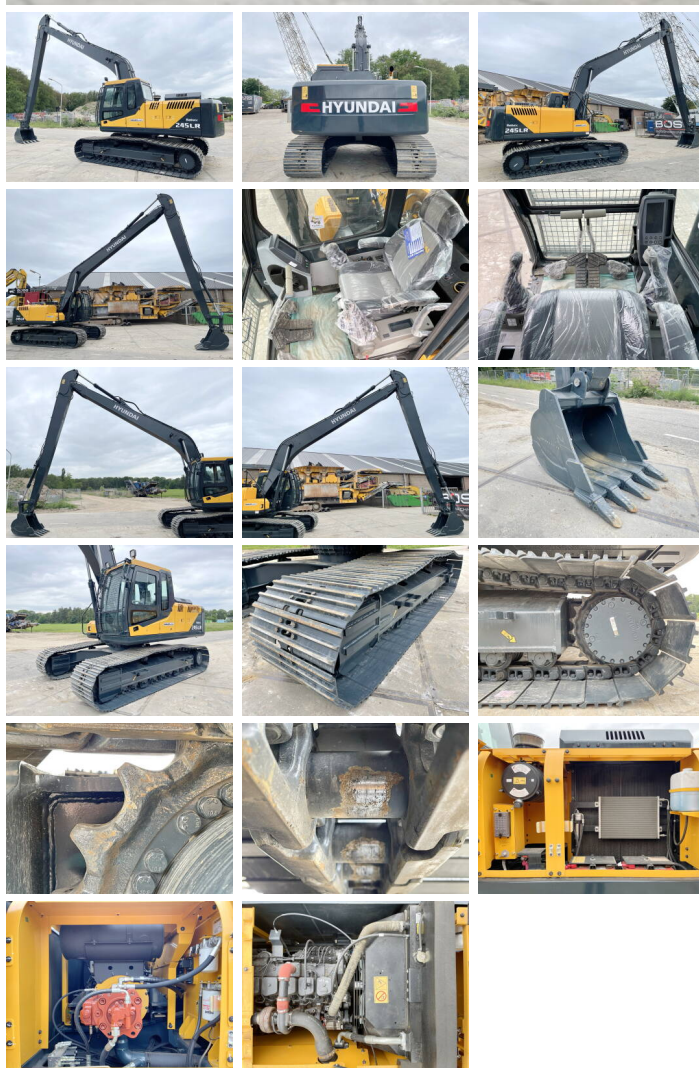

Hyundai

Hyundai R245LR

BOSS
MACHINERY

€ 82.500escl.

Anno **2026**
Numero di riferimento **BM005575**
Ore **5**

Algemeen

Genere R245LR
Posizione Veldhoven, Netherlands
Certificaat NOT FOR SALE IN EU / NO CE MARK
Available at Boss Machinery! This Hyundai R245LR Excavators from 2026 has an engine power of 104 kW and counts 5 operational hours. The total weight of this Hyundai R245LR is 24500 kg and the dimensions are 12.10 x 3.19 x 3.30. Furthermore, this R245LR is equipped with Bluetooth, Aria condizionata, Radio. The Hyundai Excavators also has a NOT FOR SALE IN EU / NO CE MARK marking. Do you want more information or do you want to try the Hyundai R245LR at our yard? Please let us know.

Maten / Gewichten

Peso 24500 kg
Dimensioni L*L*A 12.10 x 3.19 x 3.30

Motor informatie

Marchio del motore Cummins
????????? ?????
Turbo
Capacità in kW 104

Banden / Rupsen

Pignone% 100
Catena% 100
Piatto % 100
Larghezza del piatto 80 cm

Opties