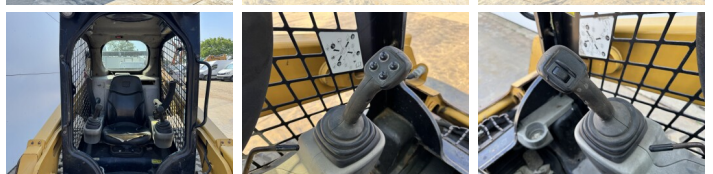

Caterpillar

Caterpillar 259D

BOSS
MACHINERY

€ 27.500escl.

Anno **2019**
Numero di riferimento **BM007453**
Ore **4.527**

Algemeen

Genere **259D**
Posizione **Veldhoven, Netherlands**
Certificaat **EPA**

Descrizione

Available at Boss Machinery! This Caterpillar 259D Skidsteer from 2019 has an engine power of 55 kW and counts 4527 operational hours. The total weight of this Caterpillar 259D is 4050 kg and the dimensions are 3.29 x 1.85 x 2.09. Furthermore, this 259D is equipped with Funzione idraulica supplementare, Funzione del martello. The Caterpillar Skidsteer also has a EPA marking. Do you want more information or do you want to try the Caterpillar 259D at our yard? Please let us know.

Maten / Gewichten

Dimensioni L*L*A **3.29 x 1.85 x 2.09**
Peso **4050**

Motor informatie

Marchio del motore **Caterpillar**
?????????? ?????? **C3.3B**
Cilindri **3**
Turbo
Capacità in kW **55**

Banden / Rupsen

Piatto % **60**
Catena% **70**
Pignone% **70**
Larghezza del piatto **40 cm**

Opties