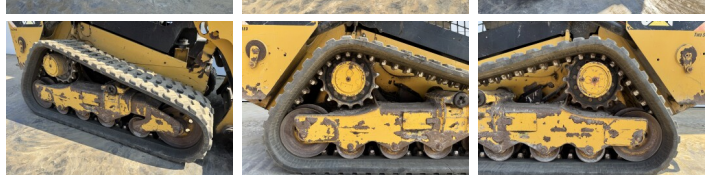

Caterpillar

Caterpillar 259D

BOSS
MACHINERY

€ 27.500escl.

Anno **2019**
Numero di riferimento **BM007453**
Ore **4.527**

Algemeen

Genere **259D**
Posizione **Veldhoven, Netherlands**
Certificaat **EPA**

Descrizione

Available at Boss Machinery! This Caterpillar 259D Skidsteer from 2019 has an engine power of 55 kW and counts 4527 operational hours. The total weight of this Caterpillar 259D is 4050 kg and the dimensions are 3.29 x 1.85 x 2.09. Furthermore, this 259D is equipped with Funzione idraulica supplementare, Funzione del martello. The Caterpillar Skidsteer also has a EPA marking. Do you want more information or do you want to try the Caterpillar 259D at our yard? Please let us know.

Maten / Gewichten

Dimensioni L*L*A **3.29 x 1.85 x 2.09**
Peso **4050**

Motor informatie

Marchio del motore **Caterpillar**
?????????? ?????? **C3.3B**
Cilindri **3**
Turbo
Capacità in kW **55**

Banden / Rupsen

Piatto % **60**
Catena% **70**
Pignone% **70**
Larghezza del piatto **40 cm**

Opties

Funzione idraulica
supplementare
Funzione del martello