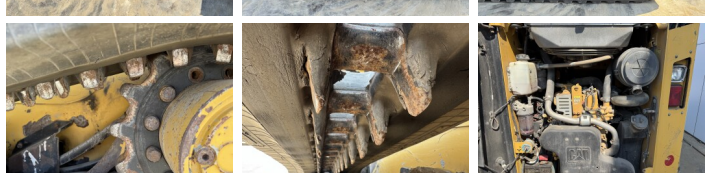

Available at Boss Machinery! This Caterpillar 259D Skidsteer from 2019 has an engine power of 55 kW and counts 4527 operational hours. The total weight of this Caterpillar 259D is 4050 kg and the dimensions are 3.29 x 1.85 x 2.09. Furthermore, this 259D is equipped with Funzione idraulica supplementare, Funzione del martello. The Caterpillar Skidsteer also has a EPA marking. Do you want more information or do you want to try the Caterpillar 259D at our yard? Please let us know.

Piatto % **60**
Catena% **70**
Pignone% **70**
Larghezza del piatto **40 cm**

Opties

Funzione idraulica
supplementare
Funzione del martello