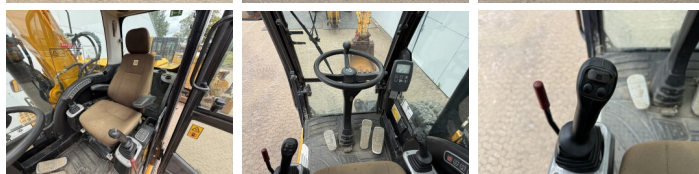

JCB

JCB JS145w

BOSS
MACHINERY

€ 32.500escl.

Anno **2012**
Numero di riferimento **BM007648**
Ore **9.395**

Algemeen

Genere JS145w
Posizione Veldhoven, Netherlands
Certificaat CE

Descrizione Available at Boss Machinery! This JCB JS145w Wheeled Excavator from 2012 has an engine power of 97 kW and counts 9395 operational hours. The total weight of this JCB JS145w is 15940 kg and the dimensions are 7.96 x 2.54 x 3.12. Furthermore, this JS145w is equipped with Attacco rapido, Heated Seat, Aria condizionata, Climate Control, Radio, AdBlue, Funzione idraulica supplementare, Funzione del martello. The JCB Wheeled Excavator also has a CE marking. Do you want more information or do you want to try the JCB JS145w at our yard? Please let us know.

Maten / Gewichten

Peso 15940
Dimensioni L*L*A 7.96 x 2.54 x 3.12

Technische informatie

Guidare le configurazioni 4x4

Motor informatie

Marchio del motore JCB
?????????? ?????? Dieselmex 444
Cilindri 4
Turbo
Capacità in kW 97

Banden / Rupsen

50% 40% 50% 40% 10.00-20EX-1
50% 40% 50% 40% 10.00-20EX-1

Opties

Attacco rapido

Heated Seat

Aria condizionata

Climate Control

Radio