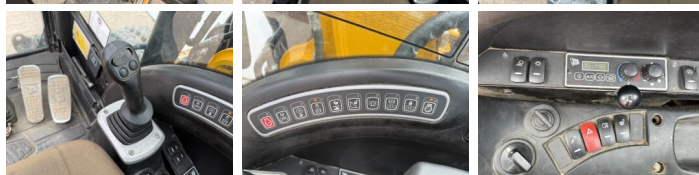

JCB

JCB JS145w

BOSS
MACHINERY

€ 32.500escl.

Anno **2012**
Numero di riferimento **BM007648**
Ore **9.395**

Algemeen

Genere JS145w
Posizione Veldhoven, Netherlands
Certificaat CE

Descrizione Available at Boss Machinery! This JCB JS145w Wheeled Excavator from 2012 has an engine power of 97 kW and counts 9395 operational hours. The total weight of this JCB JS145w is 15940 kg and the dimensions are 7.96 x 2.54 x 3.12. Furthermore, this JS145w is equipped with Attacco rapido, Heated Seat, Aria condizionata, Climate Control, Radio, AdBlue, Funzione idraulica supplementare, Funzione del martello. The JCB Wheeled Excavator also has a CE marking. Do you want more information or do you want to try the JCB JS145w at our yard? Please let us know.

Maten / Gewichten

Peso 15940
Dimensioni L*L*A 7.96 x 2.54 x 3.12

Technische informatie

Guidare le configurazioni 4x4

Motor informatie

Marchio del motore JCB
?????????? ?????? Dieselmex 444
Cilindri 4
Turbo
Capacità in kW 97

Banden / Rupsen

50% 40% 50% 40% 10.00-20EX-1
50% 40% 50% 40% 10.00-20EX-1

Opties

Attacco rapido

Heated Seat

Aria condizionata

Climate Control

Radio