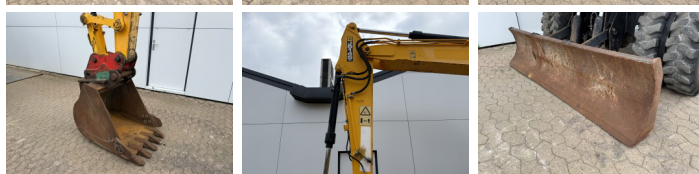

JCB

JCB JS145w

BOSS
MACHINERY

€ 32.500escl.

Anno **2012**
Numero di riferimento **BM007648**
Ore **9.395**

Algemeen

Genere JS145w
Posizione Veldhoven, Netherlands
Certificaat CE

Descrizione Available at Boss Machinery! This JCB JS145w Wheeled Excavator from 2012 has an engine power of 97 kW and counts 9395 operational hours. The total weight of this JCB JS145w is 15940 kg and the dimensions are 7.96 x 2.54 x 3.12. Furthermore, this JS145w is equipped with Attacco rapido, Heated Seat, Aria condizionata, Climate Control, Radio, AdBlue, Funzione idraulica supplementare, Funzione del martello. The JCB Wheeled Excavator also has a CE marking. Do you want more information or do you want to try the JCB JS145w at our yard? Please let us know.

Maten / Gewichten

Peso 15940
Dimensioni L*L*A 7.96 x 2.54 x 3.12

Technische informatie

Guidare le configurazioni 4x4

Motor informatie

Marchio del motore JCB
?????????? ?????? Dieselmex 444
Cilindri 4
Turbo
Capacità in kW 97

Banden / Rupsen

50% 40% 50% 40% 10.00-20EX-1
50% 40% 50% 40% 10.00-20EX-1

Opties

Attacco rapido

Heated Seat

Aria condizionata

Climate Control

Radio