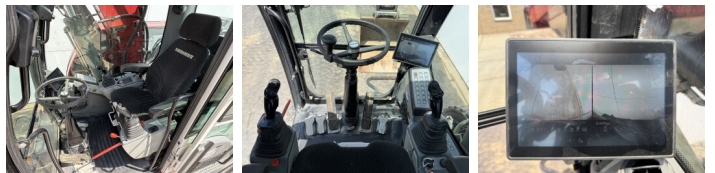

Liebherr

Liebherr A918 Compact Litronic

BOSS
MACHINERY

Anno **2022**
Numero di riferimento **BM007826**
Ore **2.035**

Algemeen

Genere **A918 Compact Litronic**
Posizione **Veldhoven, Netherlands**
Certificaat **CE**

Available at Boss Machinery! This Liebherr A918 Compact Litronic Wheeled Excavator from 2022 has an engine power of 115 kW and counts 2035 operational hours. The total weight of this Liebherr A918 Compact Litronic is 19000 kg and the dimensions are 8.23 x 2.76 x 3.28. Furthermore, this A918 Compact Litronic is equipped with Bluetooth, Heated Seat, Attacco rapido, AdBlue, Radio, Aria condizionata, Climate Control, Camera, Funzione idraulica supplementare, Funzione del martello, Ingrassaggio centralizzato. The Liebherr Wheeled Excavator also has a CE marking. Do you want more information or do you want to try the Liebherr A918 Compact Litronic at our yard? Please let us know.

Maten / Gewichten

Dimensioni L*L*A **8.23 x 2.76 x 3.28**
Peso **19000**

Technische informatie

German Machine
Guidare le configurazioni **4x4**

Motor informatie

Marchio del motore **Liebherr**
?????????? ???? **D924**
Cilindri **4**
Turbo
Capacità in kW **115**