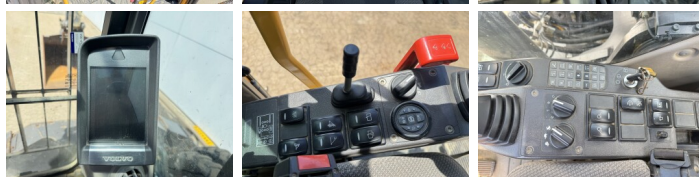

Available at Boss Machinery! This Volvo EW210D Wheeled Excavator from 2016 has an engine power of 129 kW and counts 8077 operational hours. The total weight of this Volvo EW210D is 24000 kg and the dimensions are 9.18 x 2.76 x 3.37. Furthermore, this EW210D is equipped with Heated Seat, Aria condizionata, Bluetooth, Camera, Attacco rapido, Funzione idraulica supplementare, Funzione del martello. The Volvo Wheeled Excavator also has a CE marking. Do you want more information or do you want to try the Volvo EW210D at our yard? Please let us know.

Maten / Gewichten

Dimensioni L*L*A **9.18 x 2.76 x 3.37**
Peso **24000**

Technische informatie

German Machine
Guidare le configurazioni **4x4**

Motor informatie

Marchio del motore **Volvo**
?????????? ?????? **D6H**
Cilindri **6**
Turbo
Capacità in kW **129**

Banden / Rupsen

Opties

Heated Seat

Aria condizionata

Bluetooth

Camera

Attacco rapido

Funzione idraulica
supplementare