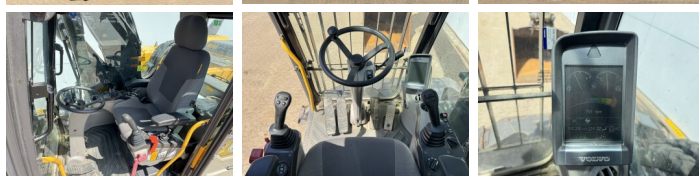

Volvo

Volvo EW210D

BOSS
MACHINERY

€ 69.500escl.

Anno **2016**
Numero di riferimento **BM007728**
Ore **8.077**

Algemeen

Genere **EW210D**
Posizione **Veldhoven, Netherlands**
Certificaat **CE**

Descrizione

Available at Boss Machinery! This Volvo EW210D Wheeled Excavator from 2016 has an engine power of 129 kW and counts 8077 operational hours. The total weight of this Volvo EW210D is 24000 kg and the dimensions are 9.18 x 2.76 x 3.37. Furthermore, this EW210D is equipped with Heated Seat, Aria condizionata, Bluetooth, Camera, Attacco rapido, Funzione idraulica supplementare, Funzione del martello. The Volvo Wheeled Excavator also has a CE marking. Do you want more information or do you want to try the Volvo EW210D at our yard? Please let us know.

Maten / Gewichten

Dimensioni L*L*A **9.18 x 2.76 x 3.37**
Peso **24000**

Technische informatie

German Machine
Guidare le configurazioni **4x4**

Motor informatie

Marchio del motore **Volvo**
?????????? ?????? **D6H**
Cilindri **6**
Turbo
Capacità in kW **129**

Banden / Rupsen

Opties

Heated Seat

Aria condizionata

Bluetooth

Camera

Attacco rapido

Funzione idraulica
supplementare