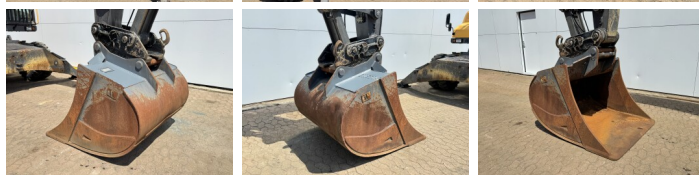

Available at Boss Machinery! This Volvo EW210D Wheeled Excavator from 2016 has an engine power of 129 kW and counts 8077 operational hours. The total weight of this Volvo EW210D is 24000 kg and the dimensions are 9.18 x 2.76 x 3.37. Furthermore, this EW210D is equipped with Heated Seat, Aria condizionata, Bluetooth, Camera, Attacco rapido, Funzione idraulica supplementare, Funzione del martello. The Volvo Wheeled Excavator also has a CE marking. Do you want more information or do you want to try the Volvo EW210D at our yard? Please let us know.

Maten / Gewichten

Dimensioni L*L*A **9.18 x 2.76 x 3.37**
Peso **24000**

Technische informatie

German Machine
Guidare le configurazioni **4x4**

Motor informatie

Marchio del motore **Volvo**
?????????? ?????? **D6H**
Cilindri **6**
Turbo
Capacità in kW **129**

Banden / Rupsen

Opties

Heated Seat

Aria condizionata

Bluetooth

Camera

Attacco rapido

Funzione idraulica
supplementare