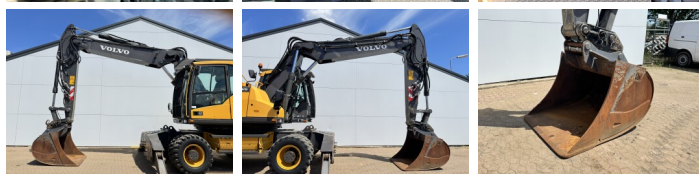

Volvo

Volvo EW210D

BOSS
MACHINERY

€ 69.500escl.

Anno **2016**
Numero di riferimento **BM007728**
Ore **8.077**

Algemeen

Genere **EW210D**
Posizione **Veldhoven, Netherlands**
Certificaat **CE**

Descrizione

Available at Boss Machinery! This Volvo EW210D Wheeled Excavator from 2016 has an engine power of 129 kW and counts 8077 operational hours. The total weight of this Volvo EW210D is 24000 kg and the dimensions are 9.18 x 2.76 x 3.37. Furthermore, this EW210D is equipped with Heated Seat, Aria condizionata, Bluetooth, Camera, Attacco rapido, Funzione idraulica supplementare, Funzione del martello. The Volvo Wheeled Excavator also has a CE marking. Do you want more information or do you want to try the Volvo EW210D at our yard? Please let us know.

Maten / Gewichten

Dimensioni L*L*A **9.18 x 2.76 x 3.37**
Peso **24000**

Technische informatie

German Machine
Guidare le configurazioni **4x4**

Motor informatie

Marchio del motore **Volvo**
?????????? ?????? **D6H**
Cilindri **6**
Turbo
Capacità in kW **129**

Banden / Rupsen

Opties

Heated Seat

Aria condizionata

Bluetooth

Camera

Attacco rapido

Funzione idraulica
supplementare