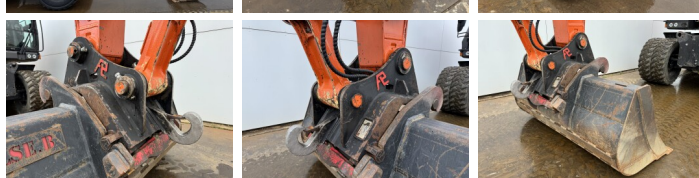

Descrizione

Available at Boss Machinery! This Hitachi ZX150W-7 Wheeled Excavator from 2022 has an engine power of 105 kW and counts 2735 operational hours. The total weight of this Hitachi ZX150W-7 is 16400 kg and the dimensions are 8.21 x 2.54 x 3.15. Furthermore, this ZX150W-7 is equipped with Heated Seat, Aria condizionata, AdBlue, Radio, Climate Control, Camera, Attacco rapido, Bluetooth, Funzione idraulica supplementare, Funzione del martello, Ingrassaggio centralizzato. The Hitachi Wheeled Excavator also has a CE + EPA marking. Do you want more information or do you want to try the Hitachi ZX150W-7 at our yard? Please let us know.

Maten / Gewichten

Dimensioni L*L*A **8.21 x 2.54 x 3.15**
Peso **16400**

Technische informatie

Guidare le configurazioni **4x4**

Motor informatie

Marchio del motore **Deutz**
?????????? ?????? **TCD 4.1 L4**
Cilindri **4**
Turbo
Capacità in kW **105**

Banden / Rupsen

40%	40%	315/80R22.5
40%	40%	315/80R22.5

Opties

Heated Seat

Aria condizionata

AdBlue

Radio

Climate Control

Camera

Attacco rapido

Bluetooth

Funzione idraulica
supplementare

Funzione del martello

Ingrassaggio centralizzato