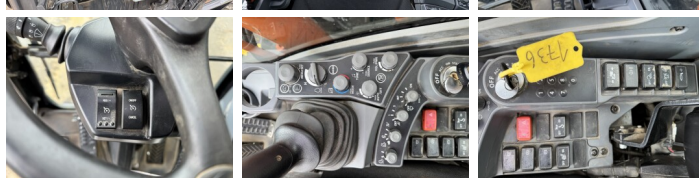

Descrizione

Available at Boss Machinery! This Hitachi ZX150W-7 Wheeled Excavator from 2022 has an engine power of 105 kW and counts 2735 operational hours. The total weight of this Hitachi ZX150W-7 is 16400 kg and the dimensions are 8.21 x 2.54 x 3.15. Furthermore, this ZX150W-7 is equipped with Heated Seat, Aria condizionata, AdBlue, Radio, Climate Control, Camera, Attacco rapido, Bluetooth, Funzione idraulica supplementare, Funzione del martello, Ingrassaggio centralizzato. The Hitachi Wheeled Excavator also has a CE + EPA marking. Do you want more information or do you want to try the Hitachi ZX150W-7 at our yard? Please let us know.

Maten / Gewichten

Dimensioni L*L*A **8.21 x 2.54 x 3.15**
Peso **16400**

Technische informatie

Guidare le configurazioni **4x4**

Motor informatie

Marchio del motore **Deutz**
?????????? ?????? **TCD 4.1 L4**
Cilindri **4**
Turbo
Capacità in kW **105**

Banden / Rupsen

40%	40%	315/80R22.5
40%	40%	315/80R22.5

Opties

Heated Seat

Aria condizionata

AdBlue

Radio

Climate Control

Camera

Attacco rapido

Bluetooth

Funzione idraulica
supplementare

Funzione del martello

Ingrassaggio centralizzato