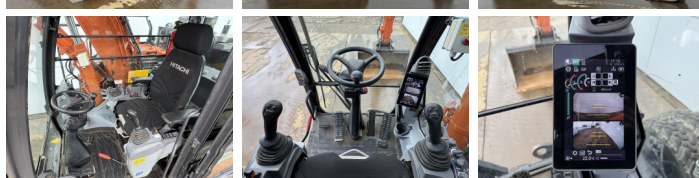

Descrizione

Available at Boss Machinery! This Hitachi ZX150W-7 Wheeled Excavator from 2022 has an engine power of 105 kW and counts 2735 operational hours. The total weight of this Hitachi ZX150W-7 is 16400 kg and the dimensions are 8.21 x 2.54 x 3.15. Furthermore, this ZX150W-7 is equipped with Heated Seat, Aria condizionata, AdBlue, Radio, Climate Control, Camera, Attacco rapido, Bluetooth, Funzione idraulica supplementare, Funzione del martello, Ingrassaggio centralizzato. The Hitachi Wheeled Excavator also has a CE + EPA marking. Do you want more information or do you want to try the Hitachi ZX150W-7 at our yard? Please let us know.

Banden / Rupsen

40%	40%	315/80R22.5
40%	40%	315/80R22.5

Opties

Heated Seat

Aria condizionata

AdBlue

Radio

Climate Control

Camera

Attacco rapido

Bluetooth

Funzione idraulica
supplementare

Funzione del martello

Ingrassaggio centralizzato