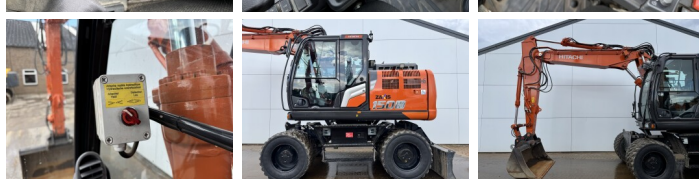

Hitachi

Hitachi ZX150W-7

BOSS
MACHINERY

€ 119.500escl.

Anno **2022**
Numero di riferimento **BM007731**
Ore **2.735**

Algemeen

Genere **ZX150W-7**
Posizione **Veldhoven, Netherlands**
Certificaat **CE + EPA**

Descrizione

Available at Boss Machinery! This Hitachi ZX150W-7 Wheeled Excavator from 2022 has an engine power of 105 kW and counts 2735 operational hours. The total weight of this Hitachi ZX150W-7 is 16400 kg and the dimensions are 8.21 x 2.54 x 3.15. Furthermore, this ZX150W-7 is equipped with Heated Seat, Aria condizionata, AdBlue, Radio, Climate Control, Camera, Attacco rapido, Bluetooth, Funzione idraulica supplementare, Funzione del martello, Ingrassaggio centralizzato. The Hitachi Wheeled Excavator also has a CE + EPA marking. Do you want more information or do you want to try the Hitachi ZX150W-7 at our yard? Please let us know.

Maten / Gewichten

Dimensioni L*L*A **8.21 x 2.54 x 3.15**
Peso **16400**

Technische informatie

Guidare le configurazioni **4x4**

Motor informatie

Marchio del motore **Deutz**
?????????? ?????? **TCD 4.1 L4**
Cilindri **4**
Turbo
Capacità in kW **105**