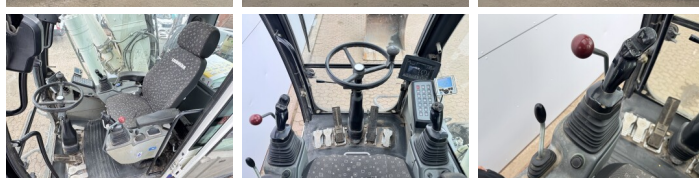

Descrizione

Available at Boss Machinery! This Liebherr A920 Wheeled Excavator from 2014 has an engine power of 120 kW and counts 14888 operational hours. The total weight of this Liebherr A920 is 20500 kg and the dimensions are 8.95 x 2.55 x 3.23. Furthermore, this A920 is equipped with Camera, Attacco rapido, Climate Control, Heated Seat, Aria condizionata, Bluetooth, Radio, Funzione idraulica supplementare, Funzione del martello, Ingrassaggio centralizzato. The Liebherr Wheeled Excavator also has a CE + EPA marking. Do you want more information or do you want to try the Liebherr A920 at our yard? Please let us know.

Maten / Gewichten

Dimensioni L*L*A **8.95 x 2.55 x 3.23**
Peso **20500**

Technische informatie

Guidare le configurazioni **4x4**

Motor informatie

Marchio del motore **Liebherr**
?????????? ?????? **D834 A7**
Cilindri **4**
Turbo

Heated Seat

Aria condizionata

Bluetooth

Radio

Funzione idraulica
supplementare

Funzione del martello

Ingrassaggio centralizzato