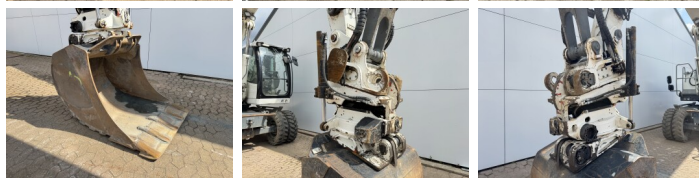

Liebherr

Liebherr A920

BOSS
MACHINERY

€ 59.500escl.

Anno **2014**
Numero di riferimento **BM007670**
Ore **14.888**

Algemeen

Genere **A920**
Posizione **Veldhoven, Netherlands**
Overig **Tiltator Wimmer / Triple Boom / 3 Buckets + Forks Included / Rear + Side Camera / Heated Seat / Rear Blade!!!**
Certificaat **CE + EPA**

Descrizione

Available at Boss Machinery! This Liebherr A920 Wheeled Excavator from 2014 has an engine power of 120 kW and counts 14888 operational hours. The total weight of this Liebherr A920 is 20500 kg and the dimensions are 8.95 x 2.55 x 3.23. Furthermore, this A920 is equipped with Camera, Attacco rapido, Climate Control, Heated Seat, Aria condizionata, Bluetooth, Radio, Funzione idraulica supplementare, Funzione del martello, Ingrassaggio centralizzato. The Liebherr Wheeled Excavator also has a CE + EPA marking. Do you want more information or do you want to try the Liebherr A920 at our yard? Please let us know.

Maten / Gewichten

Dimensioni L*L*A **8.95 x 2.55 x 3.23**
Peso **20500**

Technische informatie

Guidare le configurazioni **4x4**

Motor informatie

Marchio del motore **Liebherr**
?????????? ?????? **D834 A7**
Cilindri **4**
Turbo

Capacità in kW 120

Banden / Rupsen

40% 40% 10.00-20

40% 40% 10.00-20

Opties

Camera

Attacco rapido

Climate Control