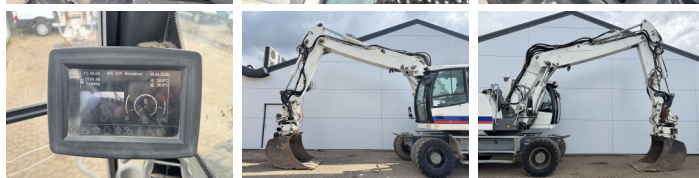

Liebherr

Liebherr A920

BOSS
MACHINERY

€ 59.500escl.

Anno **2014**
Numero di riferimento **BM007670**
Ore **14.888**

Algemeen

Genere **A920**
Posizione **Veldhoven, Netherlands**
Overig **Tiltator Wimmer / Triple Boom / 3 Buckets + Forks Included / Rear + Side Camera / Heated Seat / Rear Blade!!!**
Certificaat **CE + EPA**

Descrizione

Available at Boss Machinery! This Liebherr A920 Wheeled Excavator from 2014 has an engine power of 120 kW and counts 14888 operational hours. The total weight of this Liebherr A920 is 20500 kg and the dimensions are 8.95 x 2.55 x 3.23. Furthermore, this A920 is equipped with Camera, Attacco rapido, Climate Control, Heated Seat, Aria condizionata, Bluetooth, Radio, Funzione idraulica supplementare, Funzione del martello, Ingrassaggio centralizzato. The Liebherr Wheeled Excavator also has a CE + EPA marking. Do you want more information or do you want to try the Liebherr A920 at our yard? Please let us know.

Maten / Gewichten

Dimensioni L*L*A **8.95 x 2.55 x 3.23**
Peso **20500**

Technische informatie

Guidare le configurazioni **4x4**

Motor informatie

Marchio del motore **Liebherr**
?????????? ?????? **D834 A7**
Cilindri **4**
Turbo

Capacità in kW 120

Banden / Rupsen

40% 40% 10.00-20

40% 40% 10.00-20

Opties

Camera

Attacco rapido

Climate Control