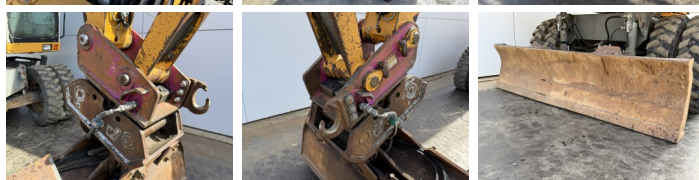

Liebherr

Liebherr A900B Litronic

BOSS
MACHINERY

Anno **2000**
Numero di riferimento **BM007434**
Ore **16.283**

Algemeen

Genere **A900B Litronic**
Posizione **Veldhoven, Netherlands**
Certificaat **CE**

Descrizione

Available at Boss Machinery! This Liebherr A900B Litronic Wheeled Excavator from 2000 has an engine power of 82 kW and counts 16283 operational hours. The total weight of this Liebherr A900B Litronic is 17000 kg and the dimensions are 7.98 x 2.51 x 3.13. Furthermore, this A900B Litronic is equipped with Attacco rapido, Funzione idraulica supplementare, Funzione del martello, Ingrassaggio centralizzato. The Liebherr Wheeled Excavator also has a CE marking. Do you want more information or do you want to try the Liebherr A900B Litronic at our yard? Please let us know.

Maten / Gewichten

Peso **17000**
Dimensioni L*L*A **7.98 x 2.51 x 3.13**

Technische informatie

Guidare le configurazioni **4x4**

Motor informatie

Marchio del motore **Deutz**
?????????? ???? **BF4M1013E**
Cilindri **4**
Turbo
Capacità in kW **82**

Banden / Rupsen

30% 30% **10.00-20**
40% 30% **10.00-20**

Opties

Attacco rapido

Funzione idraulica
supplementare

Funzione del martello

Ingrassaggio centralizzato