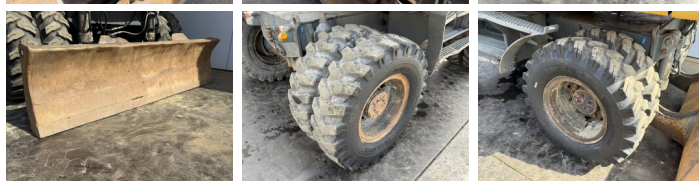

Available at Boss Machinery! This Liebherr A900B Litronic Wheeled Excavator from 2000 has an engine power of 82 kW and counts 16283 operational hours. The total weight of this Liebherr A900B Litronic is 17000 kg and the dimensions are 7.98 x 2.51 x 3.13. Furthermore, this A900B Litronic is equipped with Attacco rapido, Funzione idraulica supplementare, Funzione del martello, Ingrassaggio centralizzato. The Liebherr Wheeled Excavator also has a CE marking. Do you want more information or do you want to try the Liebherr A900B Litronic at our yard? Please let us know.

Maten / Gewichten

Peso **17000**
Dimensioni L*L*A **7.98 x 2.51 x 3.13**

Technische informatie

Guidare le configurazioni **4x4**

Motor informatie

Marchio del motore **Deutz**
?????????? ???? **BF4M1013E**
Cilindri **4**
Turbo
Capacità in kW **82**

Banden / Rupsen

30% 30% **10.00-20**
40% 30% **10.00-20**

Opties

Attacco rapido

Funzione idraulica
supplementare

Funzione del martello

Ingrassaggio centralizzato