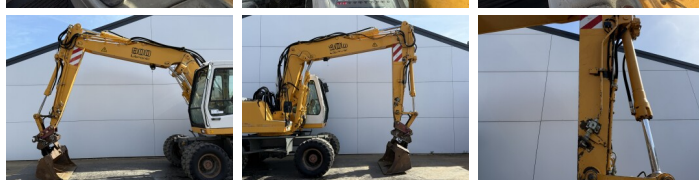

Liebherr

Liebherr A900B Litronic

BOSS
MACHINERY

Anno **2000**
Numero di riferimento **BM007434**
Ore **16.283**

Algemeen

Genere **A900B Litronic**
Posizione **Veldhoven, Netherlands**
Certificaat **CE**

Descrizione

Available at Boss Machinery! This Liebherr A900B Litronic Wheeled Excavator from 2000 has an engine power of 82 kW and counts 16283 operational hours. The total weight of this Liebherr A900B Litronic is 17000 kg and the dimensions are 7.98 x 2.51 x 3.13. Furthermore, this A900B Litronic is equipped with Attacco rapido, Funzione idraulica supplementare, Funzione del martello, Ingrassaggio centralizzato. The Liebherr Wheeled Excavator also has a CE marking. Do you want more information or do you want to try the Liebherr A900B Litronic at our yard? Please let us know.

Maten / Gewichten

Peso **17000**
Dimensioni L*L*A **7.98 x 2.51 x 3.13**

Technische informatie

Guidare le configurazioni **4x4**

Motor informatie

Marchio del motore **Deutz**
?????????? ???? **BF4M1013E**
Cilindri **4**
Turbo
Capacità in kW **82**

Banden / Rupsen

30% 30% **10.00-20**
40% 30% **10.00-20**

Opties

Attacco rapido

Funzione idraulica
supplementare

Funzione del martello

Ingrassaggio centralizzato