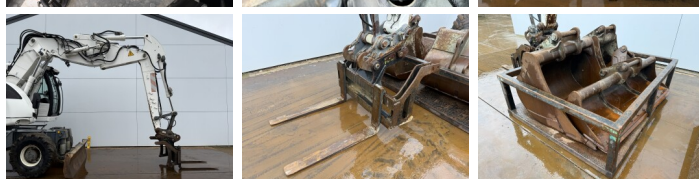

Liebherr

Liebherr A914 Compact

BOSS
MACHINERY

€ 42.500escl.

Anno **2012**
Numero di riferimento **BM007361**
Ore **14.319**

Algemeen

Genere **A914 Compact**
Posizione **Veldhoven, Netherlands**
Certificaat **CE + EPA**

Descrizione **Available at Boss Machinery! This Liebherr A914 Compact Wheeled Excavator from 2012 has an engine power of 95 kW and counts 14319 operational hours. The total weight of this Liebherr A914 Compact is 18000 kg and the dimensions are 7.91 x 2.56 x 1.19. Furthermore, this A914 Compact is equipped with Camera, Attacco rapido, Ingrassaggio centralizzato. The Liebherr Wheeled Excavator also has a CE + EPA marking. Do you want more information or do you want to try the Liebherr A914 Compact at our yard? Please let us know.**

Maten / Gewichten

Peso **18000**
Dimensioni L*L*A **7.91 x 2.56 x 1.19**
Bucket Dimensions: **Bucket 1: 2200 mm / Bucket 2: 650 mm / Bucket 3: 1150 mm**

Technische informatie

Guidare le configurazioni **4x4**

Motor informatie

Marchio del motore **Liebherr**
?????????? ?????? **D834 A7**
Cilindri **4**
Turbo
Capacità in kW **95**

Banden / Rupsen