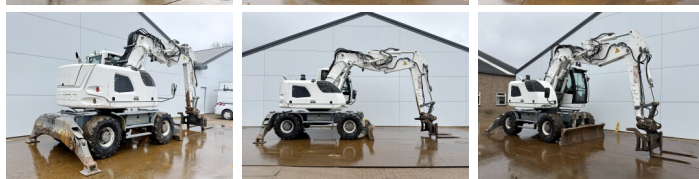

Liebherr

Liebherr A914 Compact

BOSS
MACHINERY

€ 42.500escl.

Anno **2012**
Numero di riferimento **BM007361**
Ore **14.319**

Algemeen

Genere **A914 Compact**
Posizione **Veldhoven, Netherlands**
Certificaat **CE + EPA**

Descrizione **Available at Boss Machinery! This Liebherr A914 Compact Wheeled Excavator from 2012 has an engine power of 95 kW and counts 14319 operational hours. The total weight of this Liebherr A914 Compact is 18000 kg and the dimensions are 7.91 x 2.56 x 1.19. Furthermore, this A914 Compact is equipped with Camera, Attacco rapido, Ingrassaggio centralizzato. The Liebherr Wheeled Excavator also has a CE + EPA marking. Do you want more information or do you want to try the Liebherr A914 Compact at our yard? Please let us know.**

Maten / Gewichten

Peso **18000**
Dimensioni L*L*A **7.91 x 2.56 x 1.19**
Bucket Dimensions: **Bucket 1: 2200 mm / Bucket 2: 650 mm / Bucket 3: 1150 mm**

Technische informatie

Guidare le configurazioni **4x4**

Motor informatie

Marchio del motore **Liebherr**
?????????? ?????? **D834 A7**
Cilindri **4**
Turbo
Capacità in kW **95**

Banden / Rupsen