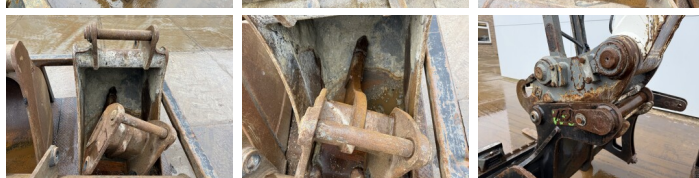

Liebherr

Liebherr A914 Compact

BOSS
MACHINERY

€ 42.500escl.

Anno **2012**
Numero di riferimento **BM007361**
Ore **14.319**

Algemeen

Genere **A914 Compact**
Posizione **Veldhoven, Netherlands**
Certificaat **CE + EPA**

Descrizione **Available at Boss Machinery! This Liebherr A914 Compact Wheeled Excavator from 2012 has an engine power of 95 kW and counts 14319 operational hours. The total weight of this Liebherr A914 Compact is 18000 kg and the dimensions are 7.91 x 2.56 x 1.19. Furthermore, this A914 Compact is equipped with Camera, Attacco rapido, Ingrassaggio centralizzato. The Liebherr Wheeled Excavator also has a CE + EPA marking. Do you want more information or do you want to try the Liebherr A914 Compact at our yard? Please let us know.**

Maten / Gewichten

Peso **18000**
Dimensioni L*L*A **7.91 x 2.56 x 1.19**
Bucket Dimensions: **Bucket 1: 2200 mm / Bucket 2: 650 mm / Bucket 3: 1150 mm**

Technische informatie

Guidare le configurazioni **4x4**

Motor informatie

Marchio del motore **Liebherr**
?????????? ?????? **D834 A7**
Cilindri **4**
Turbo
Capacità in kW **95**

Banden / Rupsen