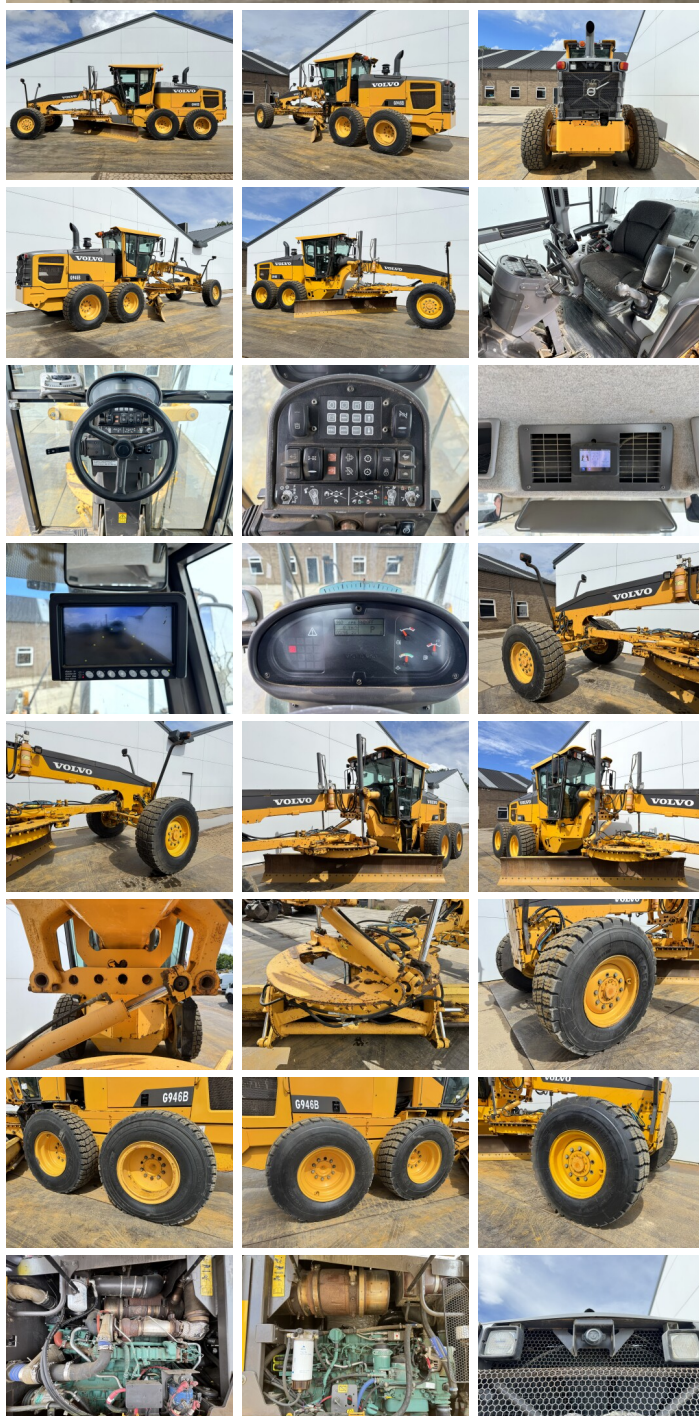

Volvo

Volvo G946B AWD 6x6

€ 64.500escl.

Anno **2014**
Numero di riferimento **BM006945**
Ore **8.681**

Algemeen

Genere **G946B AWD 6x6**
Posizione **Veldhoven, Netherlands**
Certificaat **EPA**

Descrizione

Available at Boss Machinery! This Volvo G946B AWD 6x6 Grader from 2014 has an engine power of 191 kW and counts 8681 operational hours. The total weight of this Volvo G946B AWD 6x6 is 17810 kg and the dimensions are 9.08 x 2.70 x 3.22. Furthermore, this G946B AWD 6x6 is equipped with Climate Control, Aria condizionata, Heated Seat, Camera, Radio, Bluetooth. The Volvo Grader also has a EPA marking. Do you want more information or do you want to try the Volvo G946B AWD 6x6 at our yard? Please let us know.

Maten / Gewichten

Peso **17810**
Dimensioni L*L*A **9.08 x 2.70 x 3.22**

Technische informatie

Guidare le configurazioni **6x6**

Motor informatie

Marchio del motore **Volvo**
?????????? ?????? **D8H**
Cilindri **6**
Turbo
Capacità in kW **191**

Banden / Rupsen

70% 70% **17.5R25**
60% 60% **17.5R25**

BOSS

MACHINERY