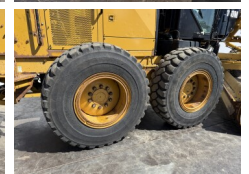

Available at Boss Machinery! This Caterpillar 160M AWD Grader from 2010 has an engine power of 200 kW and counts 16695 operational hours. The total weight of this Caterpillar 160M AWD is 19760 kg and the dimensions are 9.58 x 2.86 x 3.28. Furthermore, this 160M AWD is equipped with Radio, Climate Control, Aria condizionata, Bluetooth, Funzione idraulica supplementare. The Caterpillar Grader also has a EPA marking. Do you want more information or do you want to try the Caterpillar 160M AWD at our yard? Please let us know.

Maten / Gewichten

Dimensioni L*L*A **9.58 x 2.86 x 3.28**
Peso **19760**

Technische informatie

Guidare le configurazioni **6x6**

Motor informatie

Marchio del motore **Caterpillar**
?????????? ?????? **C9**
Cilindri **6**
Turbo
Capacità in kW **200**

Banden / Rupsen

40% 40% **17.5R25**
40% 40% **17.5R25**

BOSS
MACHINERY

40% 40%

17.5R25

Opties

Radio

Climate Control