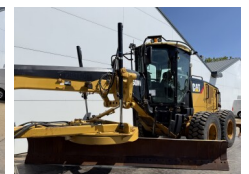

Caterpillar

Caterpillar 160M AWD

€ 74.500escl.

Anno **2010**
Numero di riferimento **BM007238**
Ore **16.695**

Algemeen

Genere **160M AWD**
Posizione **Veldhoven, Netherlands**
Certificaat **EPA**

Descrizione

Available at Boss Machinery! This Caterpillar 160M AWD Grader from 2010 has an engine power of 200 kW and counts 16695 operational hours. The total weight of this Caterpillar 160M AWD is 19760 kg and the dimensions are 9.58 x 2.86 x 3.28. Furthermore, this 160M AWD is equipped with Radio, Climate Control, Aria condizionata, Bluetooth, Funzione idraulica supplementare. The Caterpillar Grader also has a EPA marking. Do you want more information or do you want to try the Caterpillar 160M AWD at our yard? Please let us know.

Maten / Gewichten

Dimensioni L*L*A **9.58 x 2.86 x 3.28**
Peso **19760**

Technische informatie

Guidare le configurazioni **6x6**

Motor informatie

Marchio del motore **Caterpillar**
?????????? ?????? **C9**
Cilindri **6**
Turbo
Capacità in kW **200**

Banden / Rupsen

40% 40% **17.5R25**
40% 40% **17.5R25**

BOSS
MACHINERY

40% 40%

17.5R25

Opties

Radio

Climate Control