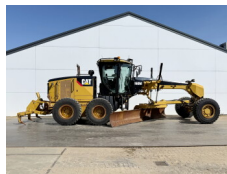

Caterpillar

Caterpillar 160M AWD

€ 74.500escl.

Anno **2010**
Numero di riferimento **BM007238**
Ore **16.695**

Algemeen

Genere **160M AWD**
Posizione **Veldhoven, Netherlands**
Certificaat **EPA**

Descrizione

Available at Boss Machinery! This Caterpillar 160M AWD Grader from 2010 has an engine power of 200 kW and counts 16695 operational hours. The total weight of this Caterpillar 160M AWD is 19760 kg and the dimensions are 9.58 x 2.86 x 3.28. Furthermore, this 160M AWD is equipped with Radio, Climate Control, Aria condizionata, Bluetooth, Funzione idraulica supplementare. The Caterpillar Grader also has a EPA marking. Do you want more information or do you want to try the Caterpillar 160M AWD at our yard? Please let us know.

Maten / Gewichten

Dimensioni L*L*A **9.58 x 2.86 x 3.28**
Peso **19760**

Technische informatie

Guidare le configurazioni **6x6**

Motor informatie

Marchio del motore **Caterpillar**
?????????? ?????? **C9**
Cilindri **6**
Turbo
Capacità in kW **200**

Banden / Rupsen

40% 40% **17.5R25**
40% 40% **17.5R25**

BOSS
MACHINERY

40% 40%

17.5R25

Opties

Radio

Climate Control