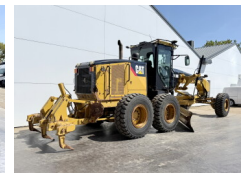

Caterpillar

Caterpillar 160M AWD

€ 74.500escl.

Anno **2010**
Numero di riferimento **BM007238**
Ore **16.695**

Algemeen

Genere **160M AWD**
Posizione **Veldhoven, Netherlands**
Certificaat **EPA**

Descrizione

Available at Boss Machinery! This Caterpillar 160M AWD Grader from 2010 has an engine power of 200 kW and counts 16695 operational hours. The total weight of this Caterpillar 160M AWD is 19760 kg and the dimensions are 9.58 x 2.86 x 3.28. Furthermore, this 160M AWD is equipped with Radio, Climate Control, Aria condizionata, Bluetooth, Funzione idraulica supplementare. The Caterpillar Grader also has a EPA marking. Do you want more information or do you want to try the Caterpillar 160M AWD at our yard? Please let us know.

Maten / Gewichten

Dimensioni L*L*A **9.58 x 2.86 x 3.28**
Peso **19760**

Technische informatie

Guidare le configurazioni **6x6**

Motor informatie

Marchio del motore **Caterpillar**
?????????? ?????? **C9**
Cilindri **6**
Turbo
Capacità in kW **200**

Banden / Rupsen

40% 40% **17.5R25**
40% 40% **17.5R25**

BOSS
MACHINERY

40% 40%

17.5R25

Opties

Radio

Climate Control