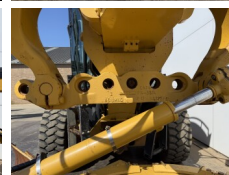

Available at Boss Machinery! This Caterpillar 160M AWD Grader from 2010 has an engine power of 200 kW and counts 16695 operational hours. The total weight of this Caterpillar 160M AWD is 19760 kg and the dimensions are 9.58 x 2.86 x 3.28. Furthermore, this 160M AWD is equipped with Radio, Climate Control, Aria condizionata, Bluetooth, Funzione idraulica supplementare. The Caterpillar Grader also has a EPA marking. Do you want more information or do you want to try the Caterpillar 160M AWD at our yard? Please let us know.

Banden / Rupsen

40% 40% **17.5R25**
40% 40% **17.5R25**

BOSS
MACHINERY

40% 40%

17.5R25

Opties

Radio

Climate Control