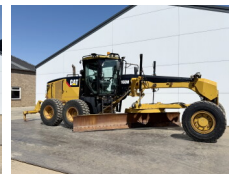

Caterpillar

Caterpillar 160M AWD

€ 74.500escl.

Anno **2010**
Numero di riferimento **BM007238**
Ore **16.695**

Algemeen

Genere **160M AWD**
Posizione **Veldhoven, Netherlands**
Certificaat **EPA**

Descrizione

Available at Boss Machinery! This Caterpillar 160M AWD Grader from 2010 has an engine power of 200 kW and counts 16695 operational hours. The total weight of this Caterpillar 160M AWD is 19760 kg and the dimensions are 9.58 x 2.86 x 3.28. Furthermore, this 160M AWD is equipped with Radio, Climate Control, Aria condizionata, Bluetooth, Funzione idraulica supplementare. The Caterpillar Grader also has a EPA marking. Do you want more information or do you want to try the Caterpillar 160M AWD at our yard? Please let us know.

Maten / Gewichten

Dimensioni L*L*A **9.58 x 2.86 x 3.28**
Peso **19760**

Technische informatie

Guidare le configurazioni **6x6**

Motor informatie

Marchio del motore **Caterpillar**
?????????? ?????? **C9**
Cilindri **6**
Turbo
Capacità in kW **200**

Banden / Rupsen

40% 40% **17.5R25**
40% 40% **17.5R25**

BOSS
MACHINERY

40% 40%

17.5R25

Opties

Radio

Climate Control