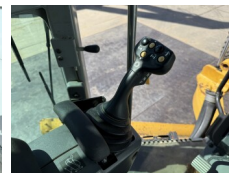

Available at Boss Machinery! This Caterpillar 160M AWD Grader from 2010 has an engine power of 200 kW and counts 16695 operational hours. The total weight of this Caterpillar 160M AWD is 19760 kg and the dimensions are 9.58 x 2.86 x 3.28. Furthermore, this 160M AWD is equipped with Radio, Climate Control, Aria condizionata, Bluetooth, Funzione idraulica supplementare. The Caterpillar Grader also has a EPA marking. Do you want more information or do you want to try the Caterpillar 160M AWD at our yard? Please let us know.

Banden / Rupsen

40% 40% **17.5R25**
40% 40% **17.5R25**

BOSS
MACHINERY

40% 40%

17.5R25

Opties

Radio

Climate Control