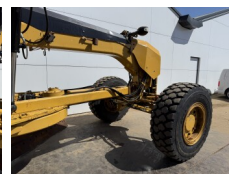

Available at Boss Machinery! This Caterpillar 160M AWD Grader from 2010 has an engine power of 200 kW and counts 16695 operational hours. The total weight of this Caterpillar 160M AWD is 19760 kg and the dimensions are 9.58 x 2.86 x 3.28. Furthermore, this 160M AWD is equipped with Radio, Climate Control, Aria condizionata, Bluetooth, Funzione idraulica supplementare. The Caterpillar Grader also has a EPA marking. Do you want more information or do you want to try the Caterpillar 160M AWD at our yard? Please let us know.

Maten / Gewichten

Dimensioni L*L*A **9.58 x 2.86 x 3.28**
Peso **19760**

Technische informatie

Guidare le configurazioni **6x6**

Motor informatie

Marchio del motore **Caterpillar**
?????????? ?????? **C9**
Cilindri **6**
Turbo
Capacità in kW **200**

Banden / Rupsen

40% 40% **17.5R25**
40% 40% **17.5R25**

BOSS
MACHINERY

40% 40%

17.5R25

Opties

Radio

Climate Control