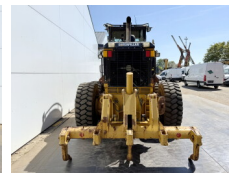

Available at Boss Machinery! This Caterpillar 160M AWD Grader from 2010 has an engine power of 200 kW and counts 16695 operational hours. The total weight of this Caterpillar 160M AWD is 19760 kg and the dimensions are 9.58 x 2.86 x 3.28. Furthermore, this 160M AWD is equipped with Radio, Climate Control, Aria condizionata, Bluetooth, Funzione idraulica supplementare. The Caterpillar Grader also has a EPA marking. Do you want more information or do you want to try the Caterpillar 160M AWD at our yard? Please let us know.

Maten / Gewichten

Dimensioni L*L*A **9.58 x 2.86 x 3.28**
Peso **19760**

Technische informatie

Guidare le configurazioni **6x6**

Motor informatie

Marchio del motore **Caterpillar**
?????????? ?????? **C9**
Cilindri **6**
Turbo
Capacità in kW **200**

Banden / Rupsen

40% 40% **17.5R25**
40% 40% **17.5R25**

BOSS
MACHINERY

40% 40%

17.5R25

Opties

Radio

Climate Control