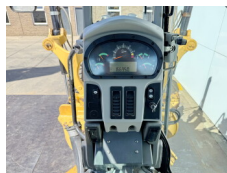

Caterpillar

Caterpillar 160M AWD

€ 74.500escl.

Anno **2010**
Numero di riferimento **BM007238**
Ore **16.695**

Algemeen

Genere **160M AWD**
Posizione **Veldhoven, Netherlands**
Certificaat **EPA**

Descrizione

Available at Boss Machinery! This Caterpillar 160M AWD Grader from 2010 has an engine power of 200 kW and counts 16695 operational hours. The total weight of this Caterpillar 160M AWD is 19760 kg and the dimensions are 9.58 x 2.86 x 3.28. Furthermore, this 160M AWD is equipped with Radio, Climate Control, Aria condizionata, Bluetooth, Funzione idraulica supplementare. The Caterpillar Grader also has a EPA marking. Do you want more information or do you want to try the Caterpillar 160M AWD at our yard? Please let us know.

Maten / Gewichten

Dimensioni L*L*A **9.58 x 2.86 x 3.28**
Peso **19760**

Technische informatie

Guidare le configurazioni **6x6**

Motor informatie

Marchio del motore **Caterpillar**
?????????? ?????? **C9**
Cilindri **6**
Turbo
Capacità in kW **200**

Banden / Rupsen

40% 40% **17.5R25**
40% 40% **17.5R25**

BOSS
MACHINERY