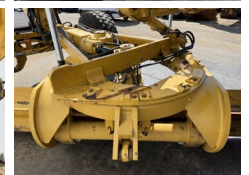

Available at Boss Machinery! This Caterpillar 160M AWD Grader from 2010 has an engine power of 200 kW and counts 16695 operational hours. The total weight of this Caterpillar 160M AWD is 19760 kg and the dimensions are 9.58 x 2.86 x 3.28. Furthermore, this 160M AWD is equipped with Radio, Climate Control, Aria condizionata, Bluetooth, Funzione idraulica supplementare. The Caterpillar Grader also has a EPA marking. Do you want more information or do you want to try the Caterpillar 160M AWD at our yard? Please let us know.

Maten / Gewichten

Dimensioni L*L*A **9.58 x 2.86 x 3.28**
Peso **19760**

Technische informatie

Guidare le configurazioni **6x6**

Motor informatie

Marchio del motore **Caterpillar**
?????????? ?????? **C9**
Cilindri **6**
Turbo
Capacità in kW **200**

Banden / Rupsen

40% 40% **17.5R25**
40% 40% **17.5R25**

BOSS
MACHINERY

40% 40%

17.5R25

Opties

Radio

Climate Control