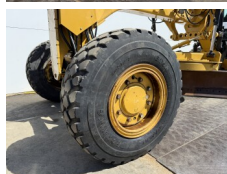

Available at Boss Machinery! This Caterpillar 160M AWD Grader from 2010 has an engine power of 200 kW and counts 16695 operational hours. The total weight of this Caterpillar 160M AWD is 19760 kg and the dimensions are 9.58 x 2.86 x 3.28. Furthermore, this 160M AWD is equipped with Radio, Climate Control, Aria condizionata, Bluetooth, Funzione idraulica supplementare. The Caterpillar Grader also has a EPA marking. Do you want more information or do you want to try the Caterpillar 160M AWD at our yard? Please let us know.

Maten / Gewichten

Dimensioni L*L*A **9.58 x 2.86 x 3.28**
Peso **19760**

Technische informatie

Guidare le configurazioni **6x6**

Motor informatie

Marchio del motore **Caterpillar**
?????????? ?????? **C9**
Cilindri **6**
Turbo
Capacità in kW **200**

Banden / Rupsen

40% 40% **17.5R25**
40% 40% **17.5R25**

BOSS
MACHINERY

40% 40%

17.5R25

Opties

Radio

Climate Control