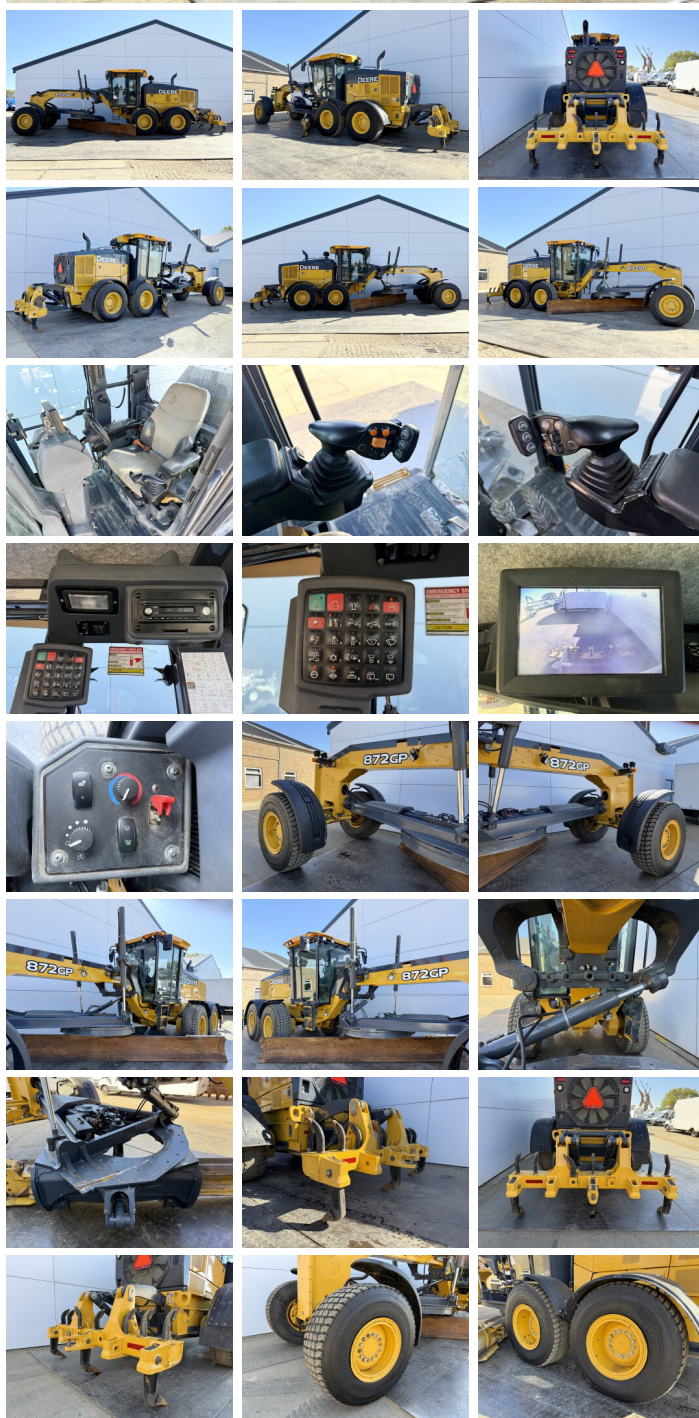

John Deere

John Deere 872G AWD

BOSS
MACHINERY

€ 84.500escl.

Anno **2020**
Numero di riferimento **BM007236**
Ore **16.556**

Algemeen

Genere **872G AWD**
Posizione **Veldhoven, Netherlands**
Certificaat **EPA**

Descrizione

Available at Boss Machinery! This John Deere 872G AWD Grader from 2020 has an engine power of 287 kW and counts 16556 operational hours. The total weight of this John Deere 872G AWD is 18000 kg and the dimensions are 9.80 x 2.83 x 3.20. Furthermore, this 872G AWD is equipped with Bluetooth, Aria condizionata, Climate Control, AdBlue, Heated Seat, Camera, Radio, Funzione idraulica supplementare. The John Deere Grader also has a EPA marking. Do you want more information or do you want to try the John Deere 872G AWD at our yard? Please let us know.

Maten / Gewichten

Peso **18000**
Dimensioni L*L*A **9.80 x 2.83 x 3.20**

Technische informatie

Guidare le configurazioni **6x6**

Motor informatie

Marchio del motore **John Deere**
?????????? ?????? **6090HDW33**
Cilindri **6**
Turbo
Capacità in kW **287**

Banden / Rupsen

40% 40% **17.5R25**
40% 40% **17.5R25**