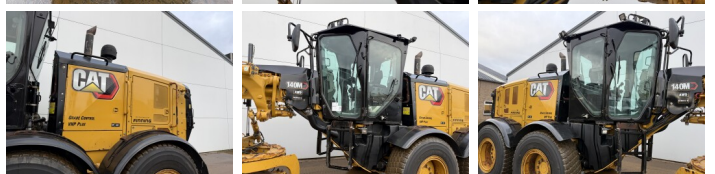

Caterpillar

Caterpillar 140M2 VHP AWD 6x6

€ 84.500escl.

Anno **2012**
Numero di riferimento **BM007139**

Algemeen

Genere 140M2 VHP AWD 6x6
Posizione Veldhoven, Netherlands
Certificaat EPA

Descrizione

Available at Boss Machinery! This Caterpillar 140M2 VHP AWD 6x6 Grader from 2012 has an engine power of 197 kW and counts 0 operational hours. The total weight of this Caterpillar 140M2 VHP AWD 6x6 is 17680 kg and the dimensions are 8.75 x 2.90 x 3.40. Furthermore, this 140M2 VHP AWD 6x6 is equipped with AdBlue, Camera, Radio, Bluetooth, Aria condizionata, Climate Control, Funzione idraulica supplementare. The Caterpillar Grader also has a EPA marking. Do you want more information or do you want to try the Caterpillar 140M2 VHP AWD 6x6 at our yard? Please let us know.

Maten / Gewichten

Peso 17680
Extra dimensions: 4.88m Blade
Dimensioni L*L*A 8.75 x 2.90 x 3.40

Technische informatie

Guidare le configurazioni 6x6

Motor informatie

Marchio del motore Caterpillar
?????????? ???? C9.3
Cilindri 6
Turbo
Capacità in kW 197

BOSS
MACHINERY