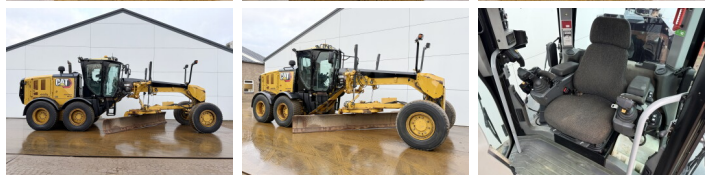

Caterpillar

Caterpillar 140M2 VHP AWD 6x6

€ 84.500escl.

Anno **2012**
Numero di riferimento **BM007139**

Algemeen

Genere 140M2 VHP AWD 6x6
Posizione Veldhoven, Netherlands
Certificaat EPA

Descrizione

Available at Boss Machinery! This Caterpillar 140M2 VHP AWD 6x6 Grader from 2012 has an engine power of 197 kW and counts 0 operational hours. The total weight of this Caterpillar 140M2 VHP AWD 6x6 is 17680 kg and the dimensions are 8.75 x 2.90 x 3.40. Furthermore, this 140M2 VHP AWD 6x6 is equipped with AdBlue, Camera, Radio, Bluetooth, Aria condizionata, Climate Control, Funzione idraulica supplementare. The Caterpillar Grader also has a EPA marking. Do you want more information or do you want to try the Caterpillar 140M2 VHP AWD 6x6 at our yard? Please let us know.

Maten / Gewichten

Peso 17680
Extra dimensions: 4.88m Blade
Dimensioni L*L*A 8.75 x 2.90 x 3.40

Technische informatie

Guidare le configurazioni 6x6

Motor informatie

Marchio del motore Caterpillar
?????????? ???? C9.3
Cilindri 6
Turbo
Capacità in kW 197

BOSS
MACHINERY

Banden / Rupsen

30%	30%	17.5R25 Good Year
30%	30%	17.5R25 Good Year
30%	30%	17.5R25 Good Year

Opties

AdBlue

Camera

Radio

Bluetooth