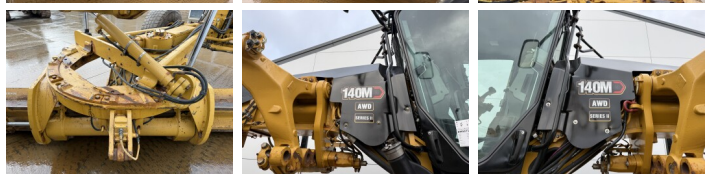

Caterpillar

Caterpillar 140M2 VHP AWD 6x6

€ 84.500escl.

Anno **2012**
Numero di riferimento **BM007139**

Algemeen

Genere 140M2 VHP AWD 6x6
Posizione Veldhoven, Netherlands
Certificaat EPA

Descrizione

Available at Boss Machinery! This Caterpillar 140M2 VHP AWD 6x6 Grader from 2012 has an engine power of 197 kW and counts 0 operational hours. The total weight of this Caterpillar 140M2 VHP AWD 6x6 is 17680 kg and the dimensions are 8.75 x 2.90 x 3.40. Furthermore, this 140M2 VHP AWD 6x6 is equipped with AdBlue, Camera, Radio, Bluetooth, Aria condizionata, Climate Control, Funzione idraulica supplementare. The Caterpillar Grader also has a EPA marking. Do you want more information or do you want to try the Caterpillar 140M2 VHP AWD 6x6 at our yard? Please let us know.

Maten / Gewichten

Peso 17680
Extra dimensions: 4.88m Blade
Dimensioni L*L*A 8.75 x 2.90 x 3.40

Technische informatie

Guidare le configurazioni 6x6

Motor informatie

Marchio del motore Caterpillar
?????????? ???? C9.3
Cilindri 6
Turbo
Capacità in kW 197

BOSS
MACHINERY

Banden / Rupsen

30%	30%	17.5R25 Good Year
30%	30%	17.5R25 Good Year
30%	30%	17.5R25 Good Year

Opties

AdBlue

Camera

Radio

Bluetooth