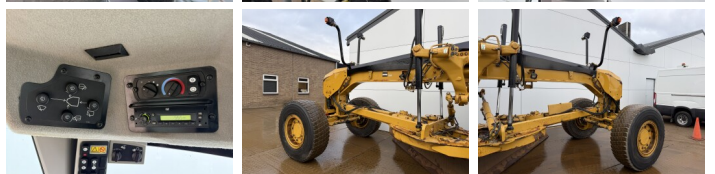

Caterpillar

Caterpillar 140M2 VHP AWD 6x6

€ 84.500escl.

Anno **2012**
Numero di riferimento **BM007139**

Algemeen

Genere 140M2 VHP AWD 6x6
Posizione Veldhoven, Netherlands
Certificaat EPA

Descrizione

Available at Boss Machinery! This Caterpillar 140M2 VHP AWD 6x6 Grader from 2012 has an engine power of 197 kW and counts 0 operational hours. The total weight of this Caterpillar 140M2 VHP AWD 6x6 is 17680 kg and the dimensions are 8.75 x 2.90 x 3.40. Furthermore, this 140M2 VHP AWD 6x6 is equipped with AdBlue, Camera, Radio, Bluetooth, Aria condizionata, Climate Control, Funzione idraulica supplementare. The Caterpillar Grader also has a EPA marking. Do you want more information or do you want to try the Caterpillar 140M2 VHP AWD 6x6 at our yard? Please let us know.

Maten / Gewichten

Peso 17680
Extra dimensions: 4.88m Blade
Dimensioni L*L*A 8.75 x 2.90 x 3.40

Technische informatie

Guidare le configurazioni 6x6

Motor informatie

Marchio del motore Caterpillar
?????????? ???? C9.3
Cilindri 6
Turbo
Capacità in kW 197

BOSS
MACHINERY

Banden / Rupsen

30%	30%	17.5R25 Good Year
30%	30%	17.5R25 Good Year
30%	30%	17.5R25 Good Year

Opties

AdBlue

Camera

Radio

Bluetooth