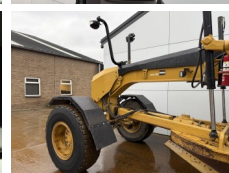

Caterpillar

Caterpillar 140M3

€ 125.000escl.

Anno **2018**
Numero di riferimento **BM007087**
Ore **8.892**

Algemeen

Genere **140M3**
Posizione **Veldhoven, Netherlands**
Certificaat **EPA**

Descrizione

Available at Boss Machinery! This Caterpillar 140M3 Grader from 2018 has an engine power of 189 kW and counts 8892 operational hours. The total weight of this Caterpillar 140M3 is 17680 kg and the dimensions are 8.91 x 2.88 x 3.49. Furthermore, this 140M3 is equipped with Camera, Radio, Bluetooth, Aria condizionata, Climate Control, AdBlue, Funzione idraulica supplementare. The Caterpillar Grader also has a EPA marking. Do you want more information or do you want to try the Caterpillar 140M3 at our yard? Please let us know.

Maten / Gewichten

Dimensioni L*L*A **8.91 x 2.88 x 3.49**
Peso **17680**

Technische informatie

Guidare le configurazioni **6x4**

Motor informatie

Marchio del motore **Caterpillar**
?????????? ???? **C9.3**
Cilindri **6**
Turbo
Capacità in kW **189**

Banden / Rupsen

40% 40% **17.5R25**
40% 40% **17.5R25**

BOSS
MACHINERY

40% 40%

17.5R25

Opties

Camera

Radio