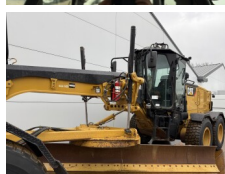

Caterpillar

Caterpillar 140M3

€ 125.000escl.

Anno **2018**
Numero di riferimento **BM007087**
Ore **8.892**

Algemeen

Genere **140M3**
Posizione **Veldhoven, Netherlands**
Certificaat **EPA**

Descrizione

Available at Boss Machinery! This Caterpillar 140M3 Grader from 2018 has an engine power of 189 kW and counts 8892 operational hours. The total weight of this Caterpillar 140M3 is 17680 kg and the dimensions are 8.91 x 2.88 x 3.49. Furthermore, this 140M3 is equipped with Camera, Radio, Bluetooth, Aria condizionata, Climate Control, AdBlue, Funzione idraulica supplementare. The Caterpillar Grader also has a EPA marking. Do you want more information or do you want to try the Caterpillar 140M3 at our yard? Please let us know.

Maten / Gewichten

Dimensioni L*L*A **8.91 x 2.88 x 3.49**
Peso **17680**

Technische informatie

Guidare le configurazioni **6x4**

Motor informatie

Marchio del motore **Caterpillar**
?????????? ???? **C9.3**
Cilindri **6**
Turbo
Capacità in kW **189**

Banden / Rupsen

40% 40% **17.5R25**
40% 40% **17.5R25**

BOSS
MACHINERY

40% 40%

17.5R25

Opties

Camera

Radio