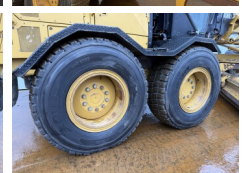

Caterpillar

Caterpillar 140M3

€ 125.000escl.

Anno **2018**
Numero di riferimento **BM007087**
Ore **8.892**

Algemeen

Genere **140M3**
Posizione **Veldhoven, Netherlands**
Certificaat **EPA**

Descrizione

Available at Boss Machinery! This Caterpillar 140M3 Grader from 2018 has an engine power of 189 kW and counts 8892 operational hours. The total weight of this Caterpillar 140M3 is 17680 kg and the dimensions are 8.91 x 2.88 x 3.49. Furthermore, this 140M3 is equipped with Camera, Radio, Bluetooth, Aria condizionata, Climate Control, AdBlue, Funzione idraulica supplementare. The Caterpillar Grader also has a EPA marking. Do you want more information or do you want to try the Caterpillar 140M3 at our yard? Please let us know.

Maten / Gewichten

Dimensioni L*L*A **8.91 x 2.88 x 3.49**
Peso **17680**

Technische informatie

Guidare le configurazioni **6x4**

Motor informatie

Marchio del motore **Caterpillar**
?????????? ???? **C9.3**
Cilindri **6**
Turbo
Capacità in kW **189**

Banden / Rupsen

40% 40% **17.5R25**
40% 40% **17.5R25**

BOSS
MACHINERY

40% 40%

17.5R25

Opties

Camera

Radio