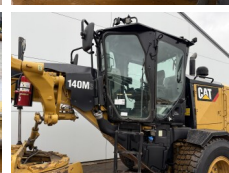

Caterpillar

Caterpillar 140M3

€ 125.000escl.

Anno **2018**
Numero di riferimento **BM007087**
Ore **8.892**

Algemeen

Genere **140M3**
Posizione **Veldhoven, Netherlands**
Certificaat **EPA**

Descrizione

Available at Boss Machinery! This Caterpillar 140M3 Grader from 2018 has an engine power of 189 kW and counts 8892 operational hours. The total weight of this Caterpillar 140M3 is 17680 kg and the dimensions are 8.91 x 2.88 x 3.49. Furthermore, this 140M3 is equipped with Camera, Radio, Bluetooth, Aria condizionata, Climate Control, AdBlue, Funzione idraulica supplementare. The Caterpillar Grader also has a EPA marking. Do you want more information or do you want to try the Caterpillar 140M3 at our yard? Please let us know.

Maten / Gewichten

Dimensioni L*L*A **8.91 x 2.88 x 3.49**
Peso **17680**

Technische informatie

Guidare le configurazioni **6x4**

Motor informatie

Marchio del motore **Caterpillar**
?????????? ???? **C9.3**
Cilindri **6**
Turbo
Capacità in kW **189**

Banden / Rupsen

40% 40% **17.5R25**
40% 40% **17.5R25**

BOSS
MACHINERY

40% 40%

17.5R25

Opties

Camera

Radio