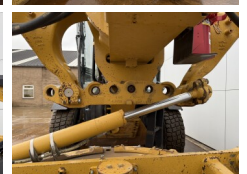

Caterpillar

Caterpillar 140M3

€ 125.000escl.

Anno **2018**
Numero di riferimento **BM007087**
Ore **8.892**

Algemeen

Genere **140M3**
Posizione **Veldhoven, Netherlands**
Certificaat **EPA**

Descrizione

Available at Boss Machinery! This Caterpillar 140M3 Grader from 2018 has an engine power of 189 kW and counts 8892 operational hours. The total weight of this Caterpillar 140M3 is 17680 kg and the dimensions are 8.91 x 2.88 x 3.49. Furthermore, this 140M3 is equipped with Camera, Radio, Bluetooth, Aria condizionata, Climate Control, AdBlue, Funzione idraulica supplementare. The Caterpillar Grader also has a EPA marking. Do you want more information or do you want to try the Caterpillar 140M3 at our yard? Please let us know.

Banden / Rupsen

40% 40% **17.5R25**
40% 40% **17.5R25**

BOSS
MACHINERY

40% 40%

17.5R25

Opties

Camera

Radio