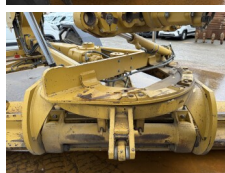

Caterpillar

Caterpillar 140M3

€ 125.000escl.

Anno **2018**
Numero di riferimento **BM007087**
Ore **8.892**

Algemeen

Genere **140M3**
Posizione **Veldhoven, Netherlands**
Certificaat **EPA**

Descrizione

Available at Boss Machinery! This Caterpillar 140M3 Grader from 2018 has an engine power of 189 kW and counts 8892 operational hours. The total weight of this Caterpillar 140M3 is 17680 kg and the dimensions are 8.91 x 2.88 x 3.49. Furthermore, this 140M3 is equipped with Camera, Radio, Bluetooth, Aria condizionata, Climate Control, AdBlue, Funzione idraulica supplementare. The Caterpillar Grader also has a EPA marking. Do you want more information or do you want to try the Caterpillar 140M3 at our yard? Please let us know.

Maten / Gewichten

Dimensioni L*L*A **8.91 x 2.88 x 3.49**
Peso **17680**

Technische informatie

Guidare le configurazioni **6x4**

Motor informatie

Marchio del motore **Caterpillar**
?????????? ???? **C9.3**
Cilindri **6**
Turbo
Capacità in kW **189**

Banden / Rupsen

40% 40% **17.5R25**
40% 40% **17.5R25**

BOSS
MACHINERY

40% 40%

17.5R25

Opties

Camera

Radio