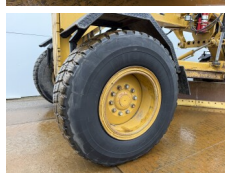

Caterpillar

Caterpillar 140M3

€ 125.000escl.

Anno **2018**
Numero di riferimento **BM007087**
Ore **8.892**

Algemeen

Genere **140M3**
Posizione **Veldhoven, Netherlands**
Certificaat **EPA**

Descrizione

Available at Boss Machinery! This Caterpillar 140M3 Grader from 2018 has an engine power of 189 kW and counts 8892 operational hours. The total weight of this Caterpillar 140M3 is 17680 kg and the dimensions are 8.91 x 2.88 x 3.49. Furthermore, this 140M3 is equipped with Camera, Radio, Bluetooth, Aria condizionata, Climate Control, AdBlue, Funzione idraulica supplementare. The Caterpillar Grader also has a EPA marking. Do you want more information or do you want to try the Caterpillar 140M3 at our yard? Please let us know.

Maten / Gewichten

Dimensioni L*L*A **8.91 x 2.88 x 3.49**
Peso **17680**

Technische informatie

Guidare le configurazioni **6x4**

Motor informatie

Marchio del motore **Caterpillar**
?????????? ???? **C9.3**
Cilindri **6**
Turbo
Capacità in kW **189**

Banden / Rupsen

40% 40% **17.5R25**
40% 40% **17.5R25**

BOSS
MACHINERY

40% 40%

17.5R25

Opties

Camera

Radio