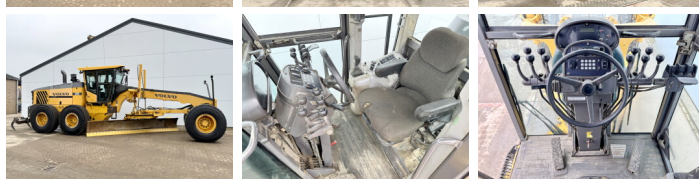

Volvo

Volvo G970

€ 56.500escl.

Anno 2011
Numero di riferimento BM006230

Algemeen

Genere G970
Posizione Veldhoven, Netherlands
Certificaat EPA
Chassis nummer VCE0G970POS525327

Descrizione Available at Boss Machinery! This Volvo G970 Grader from 2011 has an engine power of 191 kW and counts 0 operational hours. The total weight of this Volvo G970 is 20680 kg and the dimensions are 10.40 x 2.95 x 3.30. Furthermore, this G970 is equipped with Aria condizionata, Funzione idraulica supplementare. The Volvo Grader also has a EPA marking. Do you want more information or do you want to try the Volvo G970 at our yard? Please let us know.

Maten / Gewichten

Dimensioni L*L*A 10.40 x 2.95 x 3.30
Peso 20680

Technische informatie

Guidare le configurazioni 6x4

Motor informatie

Marchio del motore Volvo
?????????? ?????? D9B
Cilindri 6
Turbo
Capacità in kW 191

Banden / Rupsen

50% 50% 20.5R25
50% 50% 20.5R25
50% 50% 20.5R25

BOSS

MACHINERY

Opties

Aria condizionata
Funzione idraulica
supplementare