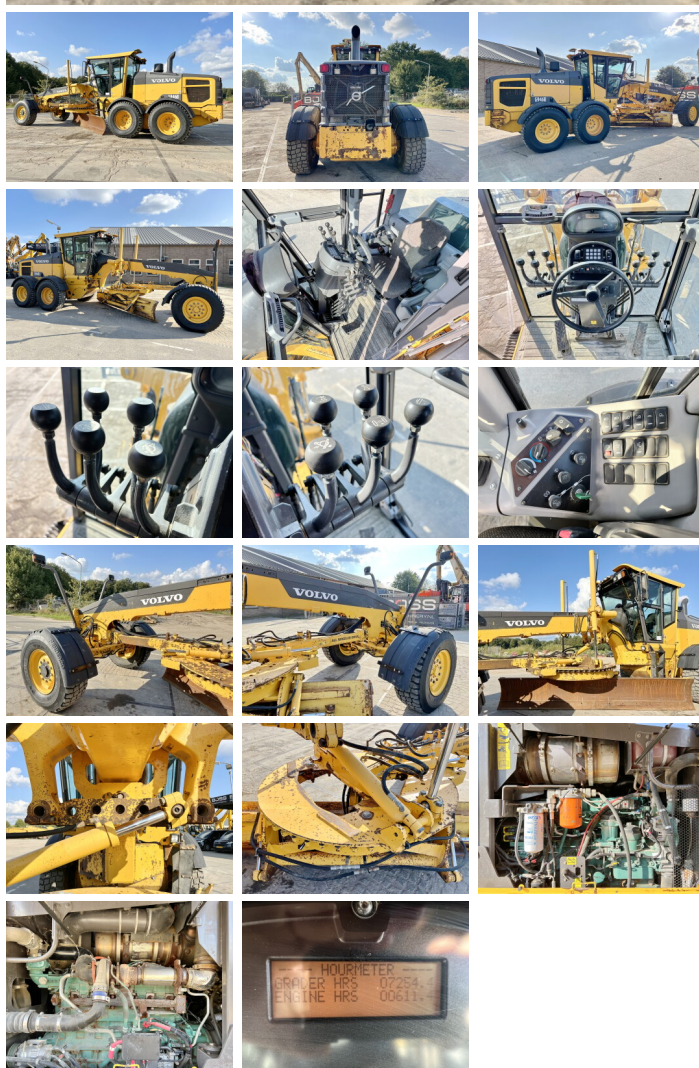

Volvo

Volvo G946B 6x6

BOSS
MACHINERY

€ 74.500escl.

Anno **2013**
Numero di riferimento **BM006033**
Ore **7.254**

Algemeen

Genere G946B 6x6
Posizione Veldhoven, Netherlands
Certificaat EPA

Descrizione Available at Boss Machinery! This Volvo G946B 6x6 Grader from 2013 has an engine power of 191 kW and counts 7254 operational hours. The total weight of this Volvo G946B 6x6 is 17500 kg and the dimensions are 9.35 x 2.82 x 3.23. Furthermore, this G946B 6x6 is equipped with Heated Mirrors, Backup alarm, Aria condizionata, Radio, Beacon. The Volvo Grader also has a EPA marking. Do you want more information or do you want to try the Volvo G946B 6x6 at our yard? Please let us know.

Maten / Gewichten

Dimensioni L*L*A 9.35 x 2.82 x 3.23
Peso 17500

Technische informatie

Guidare le configurazioni 6x6

Motor informatie

Marchio del motore Volvo
????????? ?????? D8H
Cilindri 6
Turbo
Capacità in kW 191

Banden / Rupsen

50% 50% 17.5R25
80% 80% 17.5R25
80% 80% 17.5R25

Opties

Heated Mirrors

Backup alarm

Aria condizionata

Radio

Beacon