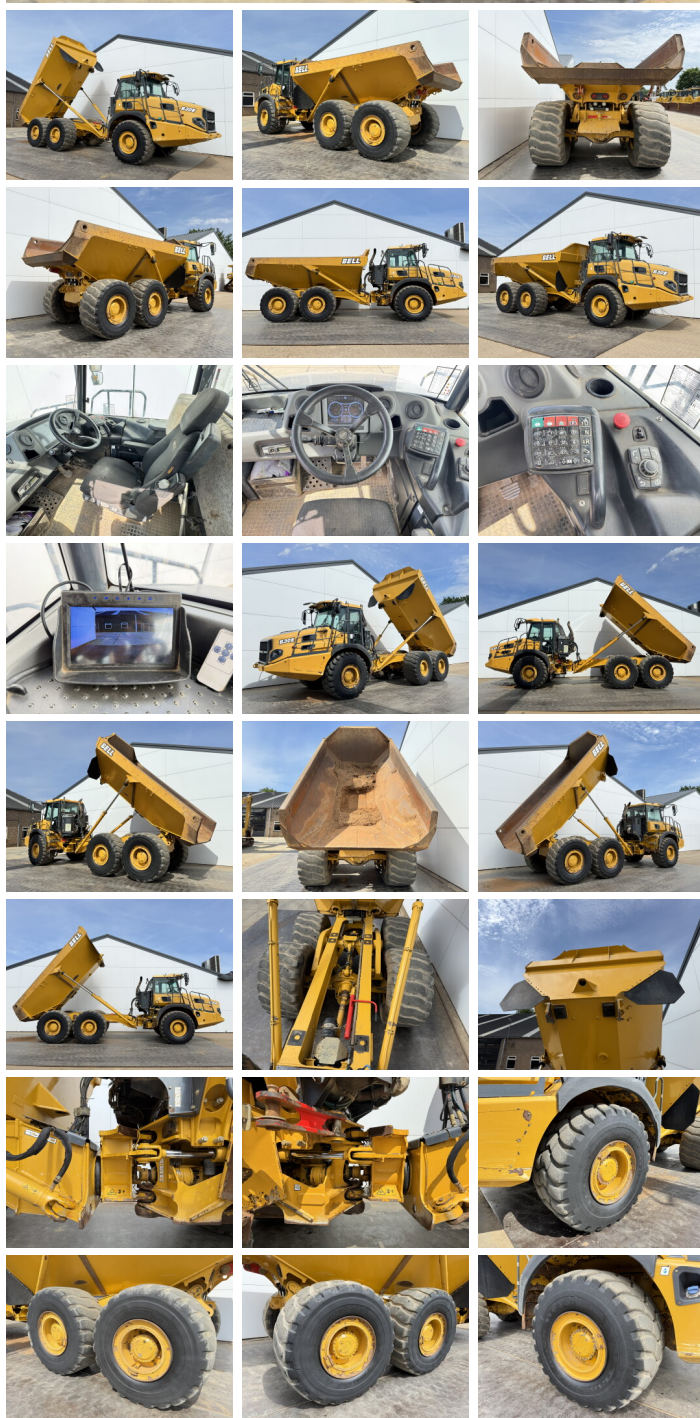

Bell

Bell B30E

€ 79.500escl.

Anno **2017**
Numero di riferimento **BM007764**
Ore **10.825**

Algemeen

Genere **B30E**
Posizione **Veldhoven, Netherlands**
Certificaat **CE + EPA**

Descrizione

Available at Boss Machinery! This Bell B30E Dump Truck from 2017 has an engine power of 260 kW and counts 10825 operational hours. The total weight of this Bell B30E is 47680 kg and the dimensions are 9.91 x 3.03 x 3.44. Furthermore, this B30E is equipped with Camera, Body heating, Aria condizionata, Radio. The Bell Dump Truck also has a CE + EPA marking. Do you want more information or do you want to try the Bell B30E at our yard? Please let us know.

Maten / Gewichten

Dimensioni L*L*A **9.91 x 3.03 x 3.44**
Peso **47680**

Technische informatie

Guidare le configurazioni **6x6**

Motor informatie

Marchio del motore **Mercedes-Benz**
????????? ???? **OM 936 LA**
Cilindri **6**
Turbo
Capacità in kW **260**

Banden / Rupsen

40% 40% **30/65R25**
30% 30% **30/65R25**
30% 30% **30/65R25**

BOSS

MACHINERY