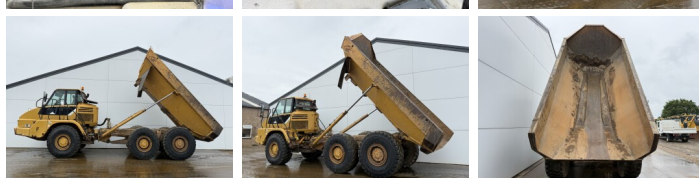

Descrizione

Available at Boss Machinery! This Caterpillar 725 Dump Truck from 2007 has an engine power of 227 kW and counts 18102 operational hours. The total weight of this Caterpillar 725 is 22260 kg and the dimensions are 9.97 x 2.90 x 3.41. Furthermore, this 725 is equipped with Camera, Body heating, Bluetooth, Radio, Aria condizionata. The Caterpillar Dump Truck also has a CE marking. Do you want more information or do you want to try the Caterpillar 725 at our yard? Please let us know.

Maten / Gewichten

Dimensioni L*L*A **9.97 x 2.90 x 3.41**
Peso **22260**

Technische informatie

Guidare le configurazioni **6x6**

Motor informatie

Marchio del motore **Caterpillar**
?????????? ?????? **C11**
Cilindri **6**
Turbo
Capacità in kW **227**

Banden / Rupsen

30% 30% **23.5R25**
10% 10% **23.5R25**
10% 10% **23.5R25**

Opties

Camera

Body heating

Bluetooth

Radio

Aria condizionata