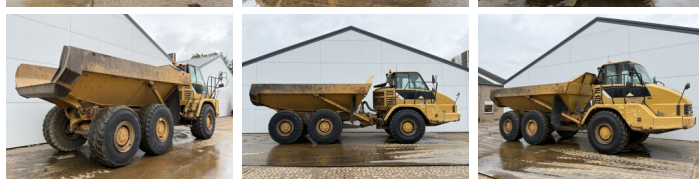

Caterpillar

Caterpillar 725

BOSS

MACHINERY

€ 44.500escl.

Anno **2007**
Numero di riferimento **BM007765**
Ore **18.102**

Algemeen

Genere **725**
Posizione **Veldhoven, Netherlands**
Certificaat **CE**

Descrizione

Available at Boss Machinery! This Caterpillar 725 Dump Truck from 2007 has an engine power of 227 kW and counts 18102 operational hours. The total weight of this Caterpillar 725 is 22260 kg and the dimensions are 9.97 x 2.90 x 3.41. Furthermore, this 725 is equipped with Camera, Body heating, Bluetooth, Radio, Aria condizionata. The Caterpillar Dump Truck also has a CE marking. Do you want more information or do you want to try the Caterpillar 725 at our yard? Please let us know.

Maten / Gewichten

Dimensioni L*L*A **9.97 x 2.90 x 3.41**
Peso **22260**

Technische informatie

Guidare le configurazioni **6x6**

Motor informatie

Marchio del motore **Caterpillar**
?????????? ?????? **C11**
Cilindri **6**
Turbo
Capacità in kW **227**

Banden / Rupsen

30% 30% **23.5R25**
10% 10% **23.5R25**
10% 10% **23.5R25**

Opties

Camera

Body heating

Bluetooth

Radio

Aria condizionata