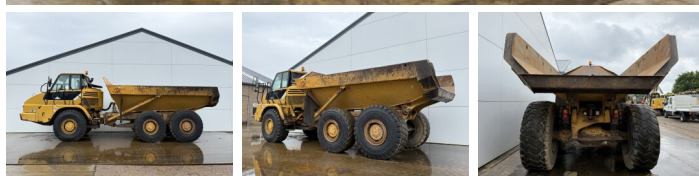

Caterpillar

Caterpillar 725

BOSS

MACHINERY

€ 44.500escl.

Anno **2007**
Numero di riferimento **BM007765**
Ore **18.102**

Algemeen

Genere **725**
Posizione **Veldhoven, Netherlands**
Certificaat **CE**

Descrizione

Available at Boss Machinery! This Caterpillar 725 Dump Truck from 2007 has an engine power of 227 kW and counts 18102 operational hours. The total weight of this Caterpillar 725 is 22260 kg and the dimensions are 9.97 x 2.90 x 3.41. Furthermore, this 725 is equipped with Camera, Body heating, Bluetooth, Radio, Aria condizionata. The Caterpillar Dump Truck also has a CE marking. Do you want more information or do you want to try the Caterpillar 725 at our yard? Please let us know.

Maten / Gewichten

Dimensioni L*L*A **9.97 x 2.90 x 3.41**
Peso **22260**

Technische informatie

Guidare le configurazioni **6x6**

Motor informatie

Marchio del motore **Caterpillar**
?????????? ?????? **C11**
Cilindri **6**
Turbo
Capacità in kW **227**

Banden / Rupsen

30% 30% **23.5R25**
10% 10% **23.5R25**
10% 10% **23.5R25**

Opties

Camera

Body heating

Bluetooth

Radio

Aria condizionata