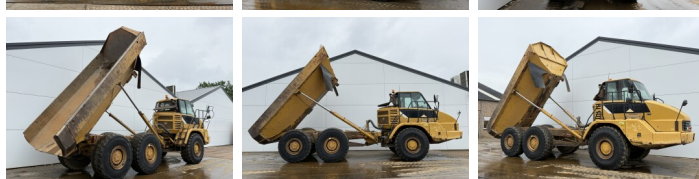

Caterpillar

Caterpillar 725

BOSS

MACHINERY

€ 44.500escl.

Anno **2007**
Numero di riferimento **BM007765**
Ore **18.102**

Algemeen

Genere **725**
Posizione **Veldhoven, Netherlands**
Certificaat **CE**

Descrizione

Available at Boss Machinery! This Caterpillar 725 Dump Truck from 2007 has an engine power of 227 kW and counts 18102 operational hours. The total weight of this Caterpillar 725 is 22260 kg and the dimensions are 9.97 x 2.90 x 3.41. Furthermore, this 725 is equipped with Camera, Body heating, Bluetooth, Radio, Aria condizionata. The Caterpillar Dump Truck also has a CE marking. Do you want more information or do you want to try the Caterpillar 725 at our yard? Please let us know.

Maten / Gewichten

Dimensioni L*L*A **9.97 x 2.90 x 3.41**
Peso **22260**

Technische informatie

Guidare le configurazioni **6x6**

Motor informatie

Marchio del motore **Caterpillar**
?????????? ?????? **C11**
Cilindri **6**
Turbo
Capacità in kW **227**

Banden / Rupsen

30% 30% **23.5R25**
10% 10% **23.5R25**
10% 10% **23.5R25**