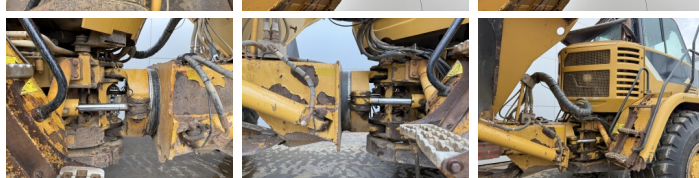

Descrizione

Available at Boss Machinery! This Caterpillar 725 Dump Truck from 2007 has an engine power of 227 kW and counts 18102 operational hours. The total weight of this Caterpillar 725 is 22260 kg and the dimensions are 9.97 x 2.90 x 3.41. Furthermore, this 725 is equipped with Camera, Body heating, Bluetooth, Radio, Aria condizionata. The Caterpillar Dump Truck also has a CE marking. Do you want more information or do you want to try the Caterpillar 725 at our yard? Please let us know.

Banden / Rupsen

30% 30% **23.5R25**
10% 10% **23.5R25**
10% 10% **23.5R25**

Opties

Camera

Body heating

Bluetooth

Radio

Aria condizionata