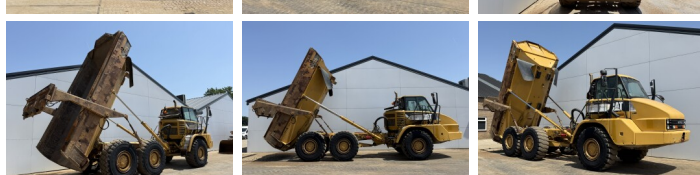

Caterpillar

Caterpillar 725

BOSS

MACHINERY

€ 52.500escl.

Anno **2011**
Numero di riferimento **BM007723**
Ore **9.407**

Algemeen

Genere **725**
Posizione **Veldhoven, Netherlands**
Certificaat **CE**

Descrizione

Available at Boss Machinery! This Caterpillar 725 Dump Truck from 2011 has an engine power of 227 kW and counts 9407 operational hours. The total weight of this Caterpillar 725 is 22260 kg and the dimensions are 10.13 x 3.05 x 3.48. Furthermore, this 725 is equipped with Aria condizionata, Body heating, Ingrassaggio centralizzato. The Caterpillar Dump Truck also has a CE marking. Do you want more information or do you want to try the Caterpillar 725 at our yard? Please let us know.

Maten / Gewichten

Peso **22260**
Dimensioni L*L*A **10.13 x 3.05 x 3.48**

Technische informatie

Guidare le configurazioni **6x6**

Motor informatie

Marchio del motore **Caterpillar**
?????????? ?????? **C11**
Cilindri **6**
Turbo
Capacità in kW **227**

Banden / Rupsen

15% 15% **23.5R25**
15% 15% **23.5R25**
15% 15% **23.5R25**

Opties

Aria condizionata

Body heating

Ingrassaggio centralizzato