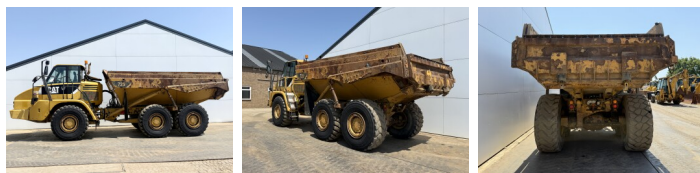

Caterpillar

Caterpillar 725

BOSS

MACHINERY

€ 52.500escl.

Anno **2011**
Numero di riferimento **BM007723**
Ore **9.407**

Algemeen

Genere **725**
Posizione **Veldhoven, Netherlands**
Certificaat **CE**

Descrizione

Available at Boss Machinery! This Caterpillar 725 Dump Truck from 2011 has an engine power of 227 kW and counts 9407 operational hours. The total weight of this Caterpillar 725 is 22260 kg and the dimensions are 10.13 x 3.05 x 3.48. Furthermore, this 725 is equipped with Aria condizionata, Body heating, Ingrassaggio centralizzato. The Caterpillar Dump Truck also has a CE marking. Do you want more information or do you want to try the Caterpillar 725 at our yard? Please let us know.

Maten / Gewichten

Peso **22260**
Dimensioni L*L*A **10.13 x 3.05 x 3.48**

Technische informatie

Guidare le configurazioni **6x6**

Motor informatie

Marchio del motore **Caterpillar**
?????????? ?????? **C11**
Cilindri **6**
Turbo
Capacità in kW **227**

Banden / Rupsen

15% 15% **23.5R25**
15% 15% **23.5R25**
15% 15% **23.5R25**

Opties

Aria condizionata

Body heating

Ingrassaggio centralizzato