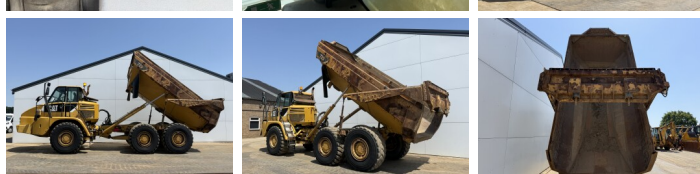

Descrizione

Available at Boss Machinery! This Caterpillar 725 Dump Truck from 2011 has an engine power of 227 kW and counts 9407 operational hours. The total weight of this Caterpillar 725 is 22260 kg and the dimensions are 10.13 x 3.05 x 3.48. Furthermore, this 725 is equipped with Aria condizionata, Body heating, Ingrassaggio centralizzato. The Caterpillar Dump Truck also has a CE marking. Do you want more information or do you want to try the Caterpillar 725 at our yard? Please let us know.

Maten / Gewichten

Peso **22260**
Dimensioni L*L*A **10.13 x 3.05 x 3.48**

Technische informatie

Guidare le configurazioni **6x6**

Motor informatie

Marchio del motore **Caterpillar**
?????????? ?????? **C11**
Cilindri **6**
Turbo
Capacità in kW **227**

Banden / Rupsen

15% 15% **23.5R25**
15% 15% **23.5R25**
15% 15% **23.5R25**

Opties

Aria condizionata

Body heating

Ingrassaggio centralizzato