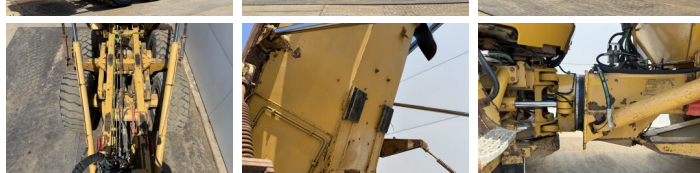

Descrizione

Available at Boss Machinery! This Caterpillar 725 Dump Truck from 2011 has an engine power of 227 kW and counts 9407 operational hours. The total weight of this Caterpillar 725 is 22260 kg and the dimensions are 10.13 x 3.05 x 3.48. Furthermore, this 725 is equipped with Aria condizionata, Body heating, Ingrassaggio centralizzato. The Caterpillar Dump Truck also has a CE marking. Do you want more information or do you want to try the Caterpillar 725 at our yard? Please let us know.

Banden / Rupsen

15% 15% **23.5R25**
15% 15% **23.5R25**
15% 15% **23.5R25**

Opties

Aria condizionata

Body heating

Ingrassaggio centralizzato