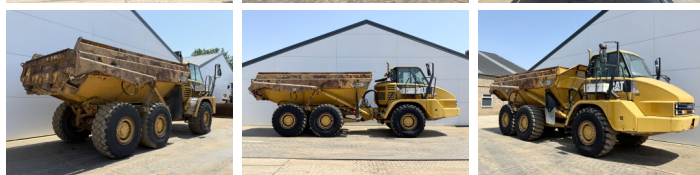

Caterpillar

Caterpillar 725

BOSS

MACHINERY

€ 52.500escl.

Anno **2011**
Numero di riferimento **BM007723**
Ore **9.407**

Algemeen

Genere **725**
Posizione **Veldhoven, Netherlands**
Certificaat **CE**

Descrizione

Available at Boss Machinery! This Caterpillar 725 Dump Truck from 2011 has an engine power of 227 kW and counts 9407 operational hours. The total weight of this Caterpillar 725 is 22260 kg and the dimensions are 10.13 x 3.05 x 3.48. Furthermore, this 725 is equipped with Aria condizionata, Body heating, Ingrassaggio centralizzato. The Caterpillar Dump Truck also has a CE marking. Do you want more information or do you want to try the Caterpillar 725 at our yard? Please let us know.

Maten / Gewichten

Peso **22260**
Dimensioni L*L*A **10.13 x 3.05 x 3.48**

Technische informatie

Guidare le configurazioni **6x6**

Motor informatie

Marchio del motore **Caterpillar**
?????????? ?????? **C11**
Cilindri **6**
Turbo
Capacità in kW **227**

Banden / Rupsen

15% 15% **23.5R25**
15% 15% **23.5R25**
15% 15% **23.5R25**

Opties

Aria condizionata

Body heating

Ingrassaggio centralizzato