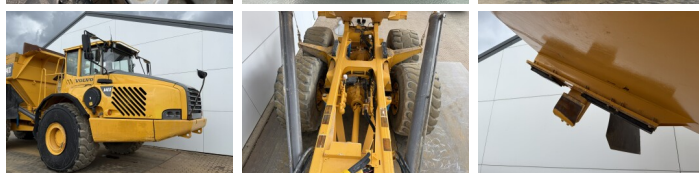

Volvo

Volvo A40D

€ 47.500escl.

Anno **2002**
Numero di riferimento **BM007659**
Ore **29.850**

Algemeen

Genere **A40D**
Posizione **Veldhoven, Netherlands**
Descrizione **Available at Boss Machinery! This Volvo A40D Dump Truck from 2002 has an engine power of 280 kW and counts 29850 operational hours. The total weight of this Volvo A40D is 31270 kg and the dimensions are 11.33 x 3.56 x 3.87. Furthermore, this A40D is equipped with Camera, Aria condizionata, Heated Seat. Do you want more information or do you want to try the Volvo A40D at our yard? Please let us know.**

Banden / Rupsen

30% 20% **29.5R25**
20% 20% **29.5R25**
20% 20% **29.5R25**

Opties

Camera

BOSS

MACHINERY

Aria condizionata
Heated Seat