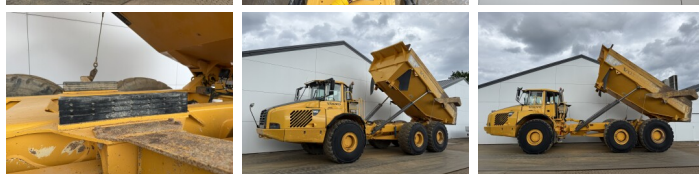

Volvo

Volvo A40D

€ 47.500escl.

Anno **2002**
Numero di riferimento **BM007659**
Ore **29.850**

Algemeen

Genere **A40D**
Posizione **Veldhoven, Netherlands**
Descrizione **Available at Boss Machinery! This Volvo A40D Dump Truck from 2002 has an engine power of 280 kW and counts 29850 operational hours. The total weight of this Volvo A40D is 31270 kg and the dimensions are 11.33 x 3.56 x 3.87. Furthermore, this A40D is equipped with Camera, Aria condizionata, Heated Seat. Do you want more information or do you want to try the Volvo A40D at our yard? Please let us know.**

Maten / Gewichten

Dimensioni L*L*A **11.33 x 3.56 x 3.87**
Peso **31270**

Technische informatie

Guidare le configurazioni **6x6**

Motor informatie

Marchio del motore **Volvo**
?????????? ???? **D12C**
Cilindri **6**
Turbo
Capacità in kW **280**

Banden / Rupsen

30% 20% **29.5R25**
20% 20% **29.5R25**
20% 20% **29.5R25**

Opties

Camera

BOSS

MACHINERY

Aria condizionata
Heated Seat