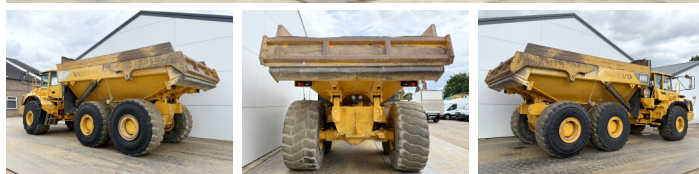

Volvo

Volvo A40D

€ 47.500escl.

Anno **2002**
Numero di riferimento **BM007659**
Ore **29.850**

Algemeen

Genere **A40D**
Posizione **Veldhoven, Netherlands**
Descrizione **Available at Boss Machinery! This Volvo A40D Dump Truck from 2002 has an engine power of 280 kW and counts 29850 operational hours. The total weight of this Volvo A40D is 31270 kg and the dimensions are 11.33 x 3.56 x 3.87. Furthermore, this A40D is equipped with Camera, Aria condizionata, Heated Seat. Do you want more information or do you want to try the Volvo A40D at our yard? Please let us know.**

Maten / Gewichten

Dimensioni L*L*A **11.33 x 3.56 x 3.87**
Peso **31270**

Technische informatie

Guidare le configurazioni **6x6**

Motor informatie

Marchio del motore **Volvo**
?????????? ???? **D12C**
Cilindri **6**
Turbo
Capacità in kW **280**

Banden / Rupsen

30% 20% **29.5R25**
20% 20% **29.5R25**
20% 20% **29.5R25**

Opties

Camera

BOSS

MACHINERY

Aria condizionata
Heated Seat