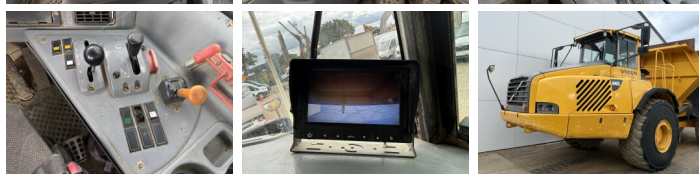

Volvo

Volvo A40D

€ 47.500escl.

Anno **2002**
Numero di riferimento **BM007659**
Ore **29.850**

Algemeen

Genere **A40D**
Posizione **Veldhoven, Netherlands**
Descrizione **Available at Boss Machinery! This Volvo A40D Dump Truck from 2002 has an engine power of 280 kW and counts 29850 operational hours. The total weight of this Volvo A40D is 31270 kg and the dimensions are 11.33 x 3.56 x 3.87. Furthermore, this A40D is equipped with Camera, Aria condizionata, Heated Seat. Do you want more information or do you want to try the Volvo A40D at our yard? Please let us know.**

Maten / Gewichten

Dimensioni L*L*A **11.33 x 3.56 x 3.87**
Peso **31270**

Technische informatie

Guidare le configurazioni **6x6**

Motor informatie

Marchio del motore **Volvo**
?????????? ???? **D12C**
Cilindri **6**
Turbo
Capacità in kW **280**

Banden / Rupsen

30% 20% **29.5R25**
20% 20% **29.5R25**
20% 20% **29.5R25**

Opties

Camera

BOSS

MACHINERY

Aria condizionata
Heated Seat