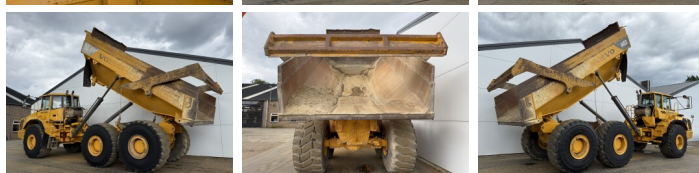

Volvo

Volvo A40D

€ 47.500escl.

Anno **2002**
Numero di riferimento **BM007659**
Ore **29.850**

Algemeen

Genere **A40D**
Posizione **Veldhoven, Netherlands**
Descrizione **Available at Boss Machinery! This Volvo A40D Dump Truck from 2002 has an engine power of 280 kW and counts 29850 operational hours. The total weight of this Volvo A40D is 31270 kg and the dimensions are 11.33 x 3.56 x 3.87. Furthermore, this A40D is equipped with Camera, Aria condizionata, Heated Seat. Do you want more information or do you want to try the Volvo A40D at our yard? Please let us know.**

Maten / Gewichten

Dimensioni L*L*A **11.33 x 3.56 x 3.87**
Peso **31270**

Technische informatie

Guidare le configurazioni **6x6**

Motor informatie

Marchio del motore **Volvo**
?????????? ???? **D12C**
Cilindri **6**
Turbo
Capacità in kW **280**

Banden / Rupsen

30% 20% **29.5R25**
20% 20% **29.5R25**
20% 20% **29.5R25**

Opties

Camera

BOSS

MACHINERY

Aria condizionata
Heated Seat