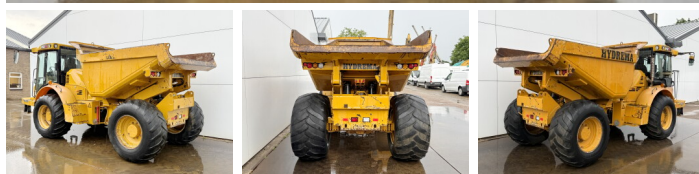

Hydrema

Hydrema 912 ES

BOSS
MACHINERY

€ 42.500escl.

Anno **2014**
Numero di riferimento **BM007681**
Ore **7.925**

Algemeen

Genere **912 ES**
Posizione **Veldhoven, Netherlands**
Certificaat **CE**

Descrizione

Available at Boss Machinery! This Hydrema 912 ES Dump Truck from 2014 has an engine power of 97 kW and counts 7925 operational hours. The total weight of this Hydrema 912 ES is 8000 kg and the dimensions are 5.82 x 2.56 x 2.83. Furthermore, this 912 ES is equipped with Aria condizionata, Climate Control, Camera. The Hydrema Dump Truck also has a CE marking. Do you want more information or do you want to try the Hydrema 912 ES at our yard? Please let us know.

Maten / Gewichten

Peso **8000**
Dimensioni L*L*A **5.82 x 2.56 x 2.83**

Technische informatie

Guidare le configurazioni **4x4**

Motor informatie

Marchio del motore **Cummins**
?????????? ???? **QSB4.5 130**
Cilindri **4**
Turbo
Capacità in kW **97**

Banden / Rupsen

20% 20% **600/55-26.5**
20% 20% **600/55-26.5**