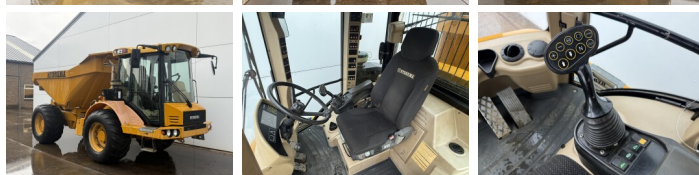

Available at Boss Machinery! This Hydrema 912 ES Dump Truck from 2014 has an engine power of 97 kW and counts 7925 operational hours. The total weight of this Hydrema 912 ES is 8000 kg and the dimensions are 5.82 x 2.56 x 2.83. Furthermore, this 912 ES is equipped with Aria condizionata, Climate Control, Camera. The Hydrema Dump Truck also has a CE marking. Do you want more information or do you want to try the Hydrema 912 ES at our yard? Please let us know.

Maten / Gewichten

Peso **8000**
Dimensioni L*L*A **5.82 x 2.56 x 2.83**

Technische informatie

Guidare le configurazioni **4x4**

Motor informatie

Marchio del motore **Cummins**
?????????? ???? **QSB4.5 130**
Cilindri **4**
Turbo
Capacità in kW **97**

Banden / Rupsen

20% 20% **600/55-26.5**
20% 20% **600/55-26.5**

Opties

Aria condizionata

Climate Control

Camera