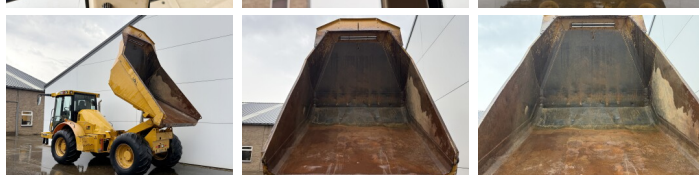

Available at Boss Machinery! This Hydrema 912 ES Dump Truck from 2014 has an engine power of 97 kW and counts 7925 operational hours. The total weight of this Hydrema 912 ES is 8000 kg and the dimensions are 5.82 x 2.56 x 2.83. Furthermore, this 912 ES is equipped with Aria condizionata, Climate Control, Camera. The Hydrema Dump Truck also has a CE marking. Do you want more information or do you want to try the Hydrema 912 ES at our yard? Please let us know.

Maten / Gewichten

Peso **8000**
Dimensioni L*L*A **5.82 x 2.56 x 2.83**

Technische informatie

Guidare le configurazioni **4x4**

Motor informatie

Marchio del motore **Cummins**
?????????? ???? **QSB4.5 130**
Cilindri **4**
Turbo
Capacità in kW **97**

Banden / Rupsen

20% 20% **600/55-26.5**
20% 20% **600/55-26.5**

Opties

Aria condizionata

Climate Control

Camera