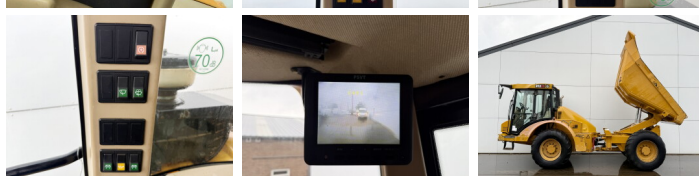

Available at Boss Machinery! This Hydrema 912 ES Dump Truck from 2014 has an engine power of 97 kW and counts 7925 operational hours. The total weight of this Hydrema 912 ES is 8000 kg and the dimensions are 5.82 x 2.56 x 2.83. Furthermore, this 912 ES is equipped with Aria condizionata, Climate Control, Camera. The Hydrema Dump Truck also has a CE marking. Do you want more information or do you want to try the Hydrema 912 ES at our yard? Please let us know.

Maten / Gewichten

Peso **8000**
Dimensioni L*L*A **5.82 x 2.56 x 2.83**

Technische informatie

Guidare le configurazioni **4x4**

Motor informatie

Marchio del motore **Cummins**
?????????? ???? **QSB4.5 130**
Cilindri **4**
Turbo
Capacità in kW **97**

Banden / Rupsen

20% 20% **600/55-26.5**
20% 20% **600/55-26.5**

Opties

Aria condizionata

Climate Control

Camera