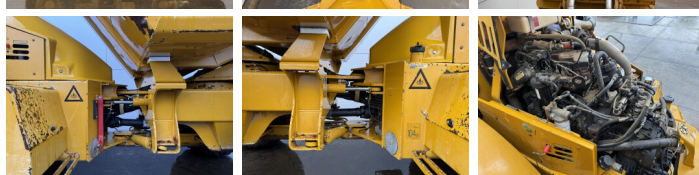

Available at Boss Machinery! This Hydrema 912 ES Dump Truck from 2014 has an engine power of 97 kW and counts 7925 operational hours. The total weight of this Hydrema 912 ES is 8000 kg and the dimensions are 5.82 x 2.56 x 2.83. Furthermore, this 912 ES is equipped with Aria condizionata, Climate Control, Camera. The Hydrema Dump Truck also has a CE marking. Do you want more information or do you want to try the Hydrema 912 ES at our yard? Please let us know.

Maten / Gewichten

Peso **8000**
Dimensioni L*L*A **5.82 x 2.56 x 2.83**

Technische informatie

Guidare le configurazioni **4x4**

Motor informatie

Marchio del motore **Cummins**
?????????? ???? **QSB4.5 130**
Cilindri **4**
Turbo
Capacità in kW **97**

Banden / Rupsen

20% 20% **600/55-26.5**
20% 20% **600/55-26.5**

Opties

Aria condizionata

Climate Control

Camera