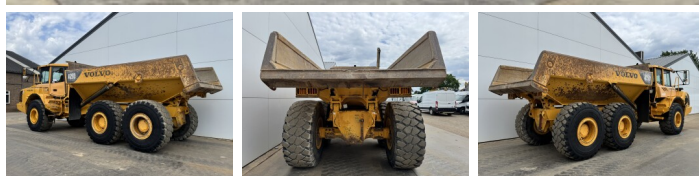

Volvo

Volvo A25D

Anno **2007**
Numero di riferimento **BM007441**
Ore **24.383**

Algemeen

Genere **A25D**
Posizione **Veldhoven, Netherlands**
Certificaat **CE**

Available at Boss Machinery! This Volvo A25D Dump Truck from 2007 has an engine power of 223 kW and counts 24383 operational hours. The total weight of this Volvo A25D is 21560 kg and the dimensions are 10.24 x 2.95 x 3.43. Furthermore, this A25D is equipped with Aria condizionata, Heated Seat, Body heating, Bluetooth, Radio. The Volvo Dump Truck also has a CE marking. Do you want more information or do you want to try the Volvo A25D at our yard? Please let us know.

Descrizione

Maten / Gewichten

Peso **21560**
Dimensioni L*L*A **10.24 x 2.95 x 3.43**

Technische informatie

Guidare le configurazioni **6x6**

Motor informatie

Marchio del motore **Volvo**
?????????? ???? **D9B**
Cilindri **6**
Turbo
Capacità in kW **223**

Banden / Rupsen

20% 20% **23.5R25**
20% 20% **23.5R25**
20% 20% **23.5R25**

Opties