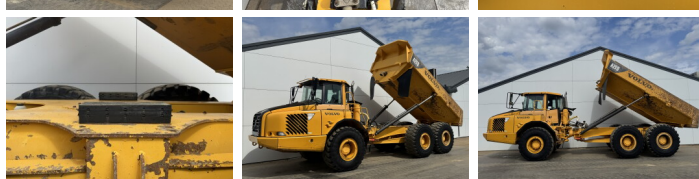

Volvo

Volvo A25D

Anno **2007**
Numero di riferimento **BM007441**
Ore **24.383**

Algemeen

Genere **A25D**
Posizione **Veldhoven, Netherlands**
Certificaat **CE**

Available at Boss Machinery! This Volvo A25D Dump Truck from 2007 has an engine power of 223 kW and counts 24383 operational hours. The total weight of this Volvo A25D is 21560 kg and the dimensions are 10.24 x 2.95 x 3.43. Furthermore, this A25D is equipped with Aria condizionata, Heated Seat, Body heating, Bluetooth, Radio. The Volvo Dump Truck also has a CE marking. Do you want more information or do you want to try the Volvo A25D at our yard? Please let us know.

Descrizione

Maten / Gewichten

Peso **21560**
Dimensioni L*L*A **10.24 x 2.95 x 3.43**

Technische informatie

Guidare le configurazioni **6x6**

Motor informatie

Marchio del motore **Volvo**
?????????? ???? **D9B**
Cilindri **6**
Turbo
Capacità in kW **223**

Banden / Rupsen

20% 20% **23.5R25**
20% 20% **23.5R25**
20% 20% **23.5R25**

Opties