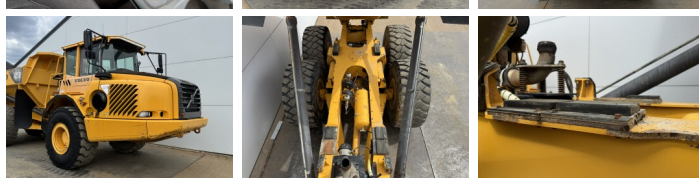

Volvo

Volvo A25D

Anno **2007**
Numero di riferimento **BM007441**
Ore **24.383**

Algemeen

Genere **A25D**
Posizione **Veldhoven, Netherlands**
Certificaat **CE**

Available at Boss Machinery! This Volvo A25D Dump Truck from 2007 has an engine power of 223 kW and counts 24383 operational hours. The total weight of this Volvo A25D is 21560 kg and the dimensions are 10.24 x 2.95 x 3.43. Furthermore, this A25D is equipped with Aria condizionata, Heated Seat, Body heating, Bluetooth, Radio. The Volvo Dump Truck also has a CE marking. Do you want more information or do you want to try the Volvo A25D at our yard? Please let us know.

Descrizione

Maten / Gewichten

Peso **21560**
Dimensioni L*L*A **10.24 x 2.95 x 3.43**

Technische informatie

Guidare le configurazioni **6x6**

Motor informatie

Marchio del motore **Volvo**
?????????? ???? **D9B**
Cilindri **6**
Turbo
Capacità in kW **223**

Banden / Rupsen

20% 20% **23.5R25**
20% 20% **23.5R25**
20% 20% **23.5R25**

Opties