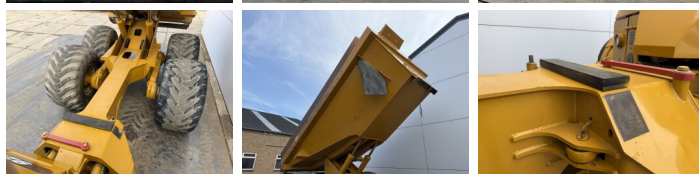

Hydrema

Hydrema 922F

BOSS
MACHINERY

€ 64.500escl.

Anno **2016**
Numero di riferimento **BM007658**
Ore **7.741**

Algemeen

Genere **922F**
Posizione **Veldhoven, Netherlands**
Certificaat **CE**

Descrizione

Available at Boss Machinery! This Hydrema 922F Dump Truck from 2016 has an engine power of 218 kW and counts 7741 operational hours. The total weight of this Hydrema 922F is 16700 kg and the dimensions are 9.15 x 3.19 x 3.35. Furthermore, this 922F is equipped with Aria condizionata, Climate Control, Camera, Radio. The Hydrema Dump Truck also has a CE marking. Do you want more information or do you want to try the Hydrema 922F at our yard? Please let us know.

Maten / Gewichten

Peso **16700**
Dimensioni L*L*A **9.15 x 3.19 x 3.35**

Technische informatie

Guidare le configurazioni **6x6**

Motor informatie

Marchio del motore **Cummings**
?????????? ?????? **QSB6.7**
Cilindri **6**
Turbo
Capacità in kW **218**

Banden / Rupsen

30% 30% **800/45-30.5**
30% 30% **800/45-30.5**
30% 30% **800/45-30.5**