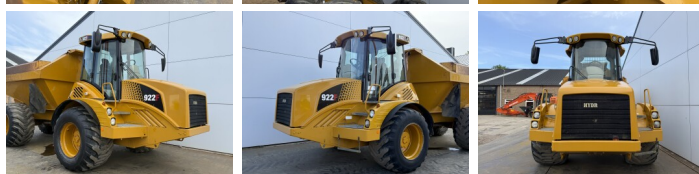

Hydrema

Hydrema 922F

BOSS
MACHINERY

€ 64.500escl.

Anno **2016**
Numero di riferimento **BM007658**
Ore **7.741**

Algemeen

Genere **922F**
Posizione **Veldhoven, Netherlands**
Certificaat **CE**

Descrizione

Available at Boss Machinery! This Hydrema 922F Dump Truck from 2016 has an engine power of 218 kW and counts 7741 operational hours. The total weight of this Hydrema 922F is 16700 kg and the dimensions are 9.15 x 3.19 x 3.35. Furthermore, this 922F is equipped with Aria condizionata, Climate Control, Camera, Radio. The Hydrema Dump Truck also has a CE marking. Do you want more information or do you want to try the Hydrema 922F at our yard? Please let us know.

Maten / Gewichten

Peso **16700**
Dimensioni L*L*A **9.15 x 3.19 x 3.35**

Technische informatie

Guidare le configurazioni **6x6**

Motor informatie

Marchio del motore **Cummings**
?????????? ?????? **QSB6.7**
Cilindri **6**
Turbo
Capacità in kW **218**

Banden / Rupsen

30% 30% **800/45-30.5**
30% 30% **800/45-30.5**
30% 30% **800/45-30.5**