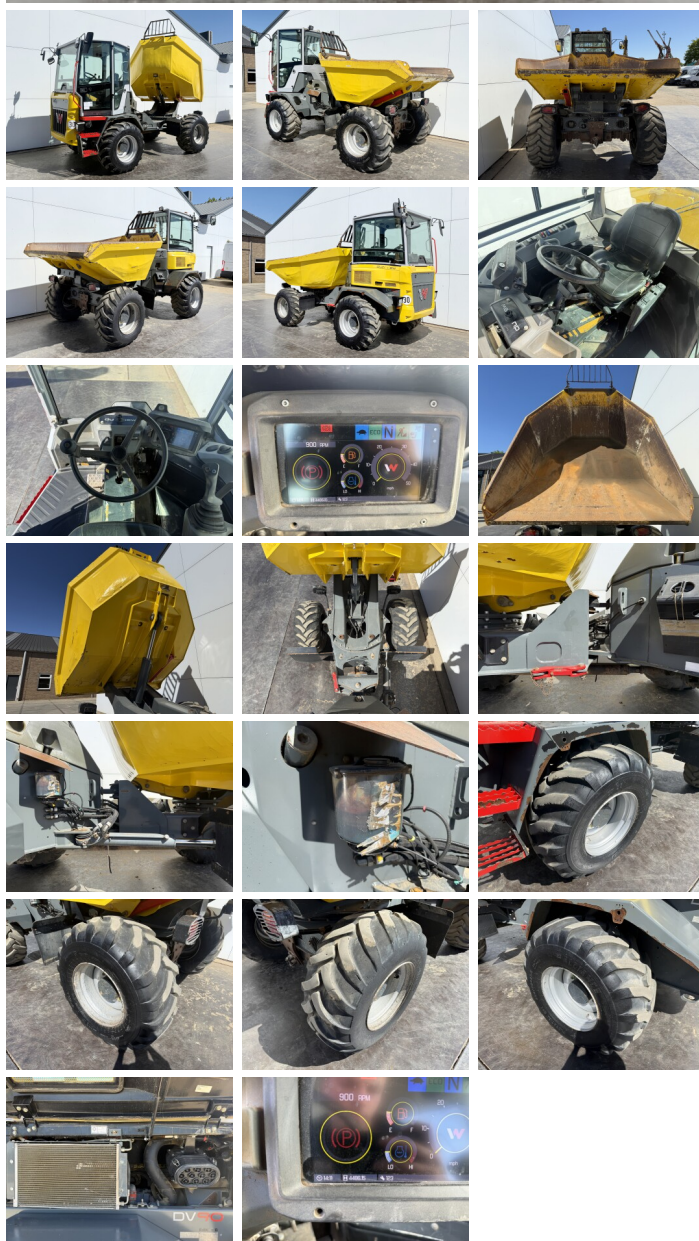

## Algemeen

Genere DV90 SWIVEL  
Posizione Veldhoven, Netherlands  
Certificaat CE + EPA

Descrizione

Available at Boss Machinery! This Wacker Neuson DV90 SWIVEL Dump Truck from 2019 has an engine power of 55 kW and counts 4486 operational hours. The total weight of this Wacker Neuson DV90 SWIVEL is 5444 kg and the dimensions are 4.82 x 3.37 x 3.00. Furthermore, this DV90 SWIVEL is equipped with Ingrassaggio centralizzato. The Wacker Neuson Dump Truck also has a CE + EPA marking. Do you want more information or do you want to try the Wacker Neuson DV90 SWIVEL at our yard? Please let us know.

## Banden / Rupsen

50% 50%

500/60-22.5

**BOSS**  
MACHINERY

60% 60%

500/60-22.5