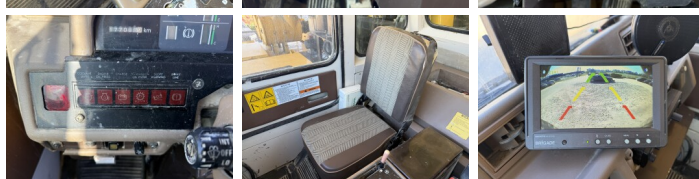

Komatsu

Komatsu HD605-5

€ 59.500escl.

Anno **2001**
Numero di riferimento **BM007143**
Ore **22.848**

Algemeen

Genere **HD605-5**
Posizione **Veldhoven, Netherlands**
Certificaat **CE**

Descrizione

Available at Boss Machinery! This Komatsu HD605-5 Dump Truck from 2001 has an engine power of 533 kW and counts 22848 operational hours. The total weight of this Komatsu HD605-5 is 47400 kg and the dimensions are 9.21 x 4.56 x 4.37. Furthermore, this HD605-5 is equipped with Heated Seat, Aria condizionata, Body heating, Camera, Radio, Ingrassaggio centralizzato. The Komatsu Dump Truck also has a CE marking. Do you want more information or do you want to try the Komatsu HD605-5 at our yard? Please let us know.

Maten / Gewichten

Dimensioni L*L*A **9.21 x 4.56 x 4.37**
Peso **47400**

Motor informatie

Marchio del motore **Komatsu**
?????????? ?????? **SAA6D170E**
Cilindri **6**
Turbo
Capacità in kW **533**

Banden / Rupsen

30% 30% **24.00R35**
40% 40% 40% 40% **24.00R35**

Opties

Heated Seat

BOSS

MACHINERY