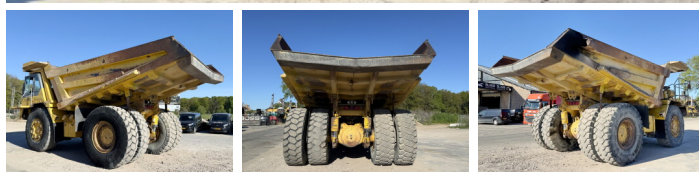

Komatsu

Komatsu HD605-5

€ 59.500escl.

Anno **2001**
Numero di riferimento **BM007143**
Ore **22.848**

Algemeen

Genere **HD605-5**
Posizione **Veldhoven, Netherlands**
Certificaat **CE**

Descrizione

Available at Boss Machinery! This Komatsu HD605-5 Dump Truck from 2001 has an engine power of 533 kW and counts 22848 operational hours. The total weight of this Komatsu HD605-5 is 47400 kg and the dimensions are 9.21 x 4.56 x 4.37. Furthermore, this HD605-5 is equipped with Heated Seat, Aria condizionata, Body heating, Camera, Radio, Ingrassaggio centralizzato. The Komatsu Dump Truck also has a CE marking. Do you want more information or do you want to try the Komatsu HD605-5 at our yard? Please let us know.

Maten / Gewichten

Dimensioni L*L*A **9.21 x 4.56 x 4.37**
Peso **47400**

Motor informatie

Marchio del motore **Komatsu**
?????????? ?????? **SAA6D170E**
Cilindri **6**
Turbo
Capacità in kW **533**

Banden / Rupsen

30% 30% **24.00R35**
40% 40% 40% 40% **24.00R35**

Opties

Heated Seat

BOSS

MACHINERY