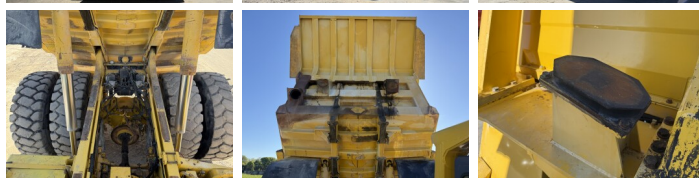

Komatsu

Komatsu HD605-5

€ 59.500escl.

Anno **2001**
Numero di riferimento **BM007143**
Ore **22.848**

Algemeen

Genere **HD605-5**
Posizione **Veldhoven, Netherlands**
Certificaat **CE**

Descrizione

Available at Boss Machinery! This Komatsu HD605-5 Dump Truck from 2001 has an engine power of 533 kW and counts 22848 operational hours. The total weight of this Komatsu HD605-5 is 47400 kg and the dimensions are 9.21 x 4.56 x 4.37. Furthermore, this HD605-5 is equipped with Heated Seat, Aria condizionata, Body heating, Camera, Radio, Ingrassaggio centralizzato. The Komatsu Dump Truck also has a CE marking. Do you want more information or do you want to try the Komatsu HD605-5 at our yard? Please let us know.

Maten / Gewichten

Dimensioni L*L*A **9.21 x 4.56 x 4.37**
Peso **47400**

Motor informatie

Marchio del motore **Komatsu**
?????????? ?????? **SAA6D170E**
Cilindri **6**
Turbo
Capacità in kW **533**

Banden / Rupsen

30% 30% **24.00R35**
40% 40% 40% 40% **24.00R35**

Opties

Heated Seat

BOSS

MACHINERY