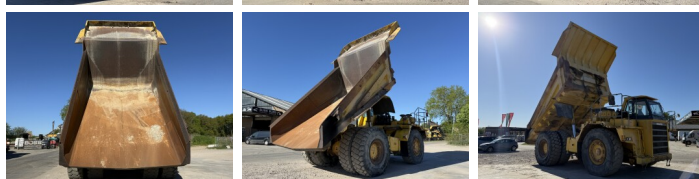

Komatsu

Komatsu HD605-5

€ 59.500escl.

Anno **2001**
Numero di riferimento **BM007143**
Ore **22.848**

Algemeen

Genere **HD605-5**
Posizione **Veldhoven, Netherlands**
Certificaat **CE**

Descrizione

Available at Boss Machinery! This Komatsu HD605-5 Dump Truck from 2001 has an engine power of 533 kW and counts 22848 operational hours. The total weight of this Komatsu HD605-5 is 47400 kg and the dimensions are 9.21 x 4.56 x 4.37. Furthermore, this HD605-5 is equipped with Heated Seat, Aria condizionata, Body heating, Camera, Radio, Ingrassaggio centralizzato. The Komatsu Dump Truck also has a CE marking. Do you want more information or do you want to try the Komatsu HD605-5 at our yard? Please let us know.

Maten / Gewichten

Dimensioni L*L*A **9.21 x 4.56 x 4.37**
Peso **47400**

Motor informatie

Marchio del motore **Komatsu**
?????????? ?????? **SAA6D170E**
Cilindri **6**
Turbo
Capacità in kW **533**

Banden / Rupsen

30% 30% **24.00R35**
40% 40% 40% 40% **24.00R35**

Opties

Heated Seat

BOSS

MACHINERY