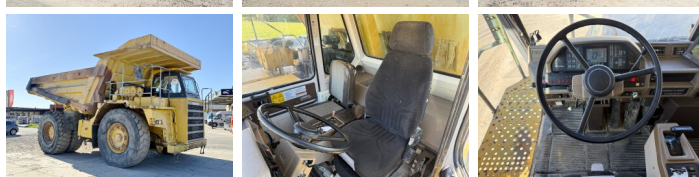

Komatsu

Komatsu HD605-5

€ 59.500escl.

Anno **2001**
Numero di riferimento **BM007143**
Ore **22.848**

Algemeen

Genere **HD605-5**
Posizione **Veldhoven, Netherlands**
Certificaat **CE**

Descrizione

Available at Boss Machinery! This Komatsu HD605-5 Dump Truck from 2001 has an engine power of 533 kW and counts 22848 operational hours. The total weight of this Komatsu HD605-5 is 47400 kg and the dimensions are 9.21 x 4.56 x 4.37. Furthermore, this HD605-5 is equipped with Heated Seat, Aria condizionata, Body heating, Camera, Radio, Ingrassaggio centralizzato. The Komatsu Dump Truck also has a CE marking. Do you want more information or do you want to try the Komatsu HD605-5 at our yard? Please let us know.

Maten / Gewichten

Dimensioni L*L*A **9.21 x 4.56 x 4.37**
Peso **47400**

Motor informatie

Marchio del motore **Komatsu**
?????????? ?????? **SAA6D170E**
Cilindri **6**
Turbo
Capacità in kW **533**

Banden / Rupsen

30% 30% **24.00R35**
40% 40% 40% 40% **24.00R35**

Opties

Heated Seat

BOSS

MACHINERY