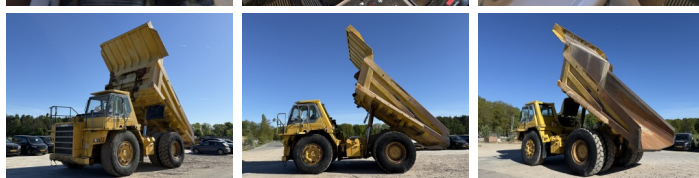

Komatsu

Komatsu HD605-5

€ 59.500escl.

Anno **2001**
Numero di riferimento **BM007143**
Ore **22.848**

Algemeen

Genere **HD605-5**
Posizione **Veldhoven, Netherlands**
Certificaat **CE**

Descrizione

Available at Boss Machinery! This Komatsu HD605-5 Dump Truck from 2001 has an engine power of 533 kW and counts 22848 operational hours. The total weight of this Komatsu HD605-5 is 47400 kg and the dimensions are 9.21 x 4.56 x 4.37. Furthermore, this HD605-5 is equipped with Heated Seat, Aria condizionata, Body heating, Camera, Radio, Ingrassaggio centralizzato. The Komatsu Dump Truck also has a CE marking. Do you want more information or do you want to try the Komatsu HD605-5 at our yard? Please let us know.

Maten / Gewichten

Dimensioni L*L*A **9.21 x 4.56 x 4.37**
Peso **47400**

Motor informatie

Marchio del motore **Komatsu**
?????????? ?????? **SAA6D170E**
Cilindri **6**
Turbo
Capacità in kW **533**

Banden / Rupsen

30% 30% **24.00R35**
40% 40% 40% 40% **24.00R35**

Opties

Heated Seat

BOSS

MACHINERY