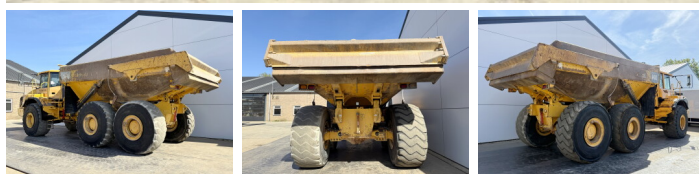

Volvo

Volvo A40D

€ 47.500escl.

Anno **2006**
Numero di riferimento **BM007436**
Ore **26.131**

Algemeen

Genere **A40D**
Posizione **Veldhoven, Netherlands**
Certificaat **CE**

Descrizione

Available at Boss Machinery! This Volvo A40D Dump Truck from 2006 has an engine power of 309 kW and counts 26131 operational hours. The total weight of this Volvo A40D is 31270 kg and the dimensions are 11.68 x 3.45 x 3.53. Furthermore, this A40D is equipped with Heated Seat, Aria condizionata, Radio. The Volvo Dump Truck also has a CE marking. Do you want more information or do you want to try the Volvo A40D at our yard? Please let us know.

Maten / Gewichten

Dimensioni L*L*A **11.68 x 3.45 x 3.53**
Peso **31270**

Technische informatie

Guidare le configurazioni **6x6**

Motor informatie

Marchio del motore **Volvo**
?????????? ???? **D12**
Cilindri **6**
Turbo
Capacità in kW **309**

Banden / Rupsen

50% 50% **29.5R25**
30% 30% **29.5R25**
30% 30% **29.5R25**

BOSS

MACHINERY