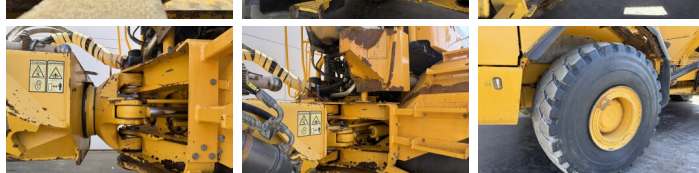

Volvo

Volvo A40D

€ 47.500escl.

Anno **2006**
Numero di riferimento **BM007436**
Ore **26.131**

Algemeen

Genere **A40D**
Posizione **Veldhoven, Netherlands**
Certificaat **CE**

Descrizione

Available at Boss Machinery! This Volvo A40D Dump Truck from 2006 has an engine power of 309 kW and counts 26131 operational hours. The total weight of this Volvo A40D is 31270 kg and the dimensions are 11.68 x 3.45 x 3.53. Furthermore, this A40D is equipped with Heated Seat, Aria condizionata, Radio. The Volvo Dump Truck also has a CE marking. Do you want more information or do you want to try the Volvo A40D at our yard? Please let us know.

Maten / Gewichten

Dimensioni L*L*A **11.68 x 3.45 x 3.53**
Peso **31270**

Technische informatie

Guidare le configurazioni **6x6**

Motor informatie

Marchio del motore **Volvo**
?????????? ???? **D12**
Cilindri **6**
Turbo
Capacità in kW **309**

Banden / Rupsen

50% 50% **29.5R25**
30% 30% **29.5R25**
30% 30% **29.5R25**

BOSS

MACHINERY