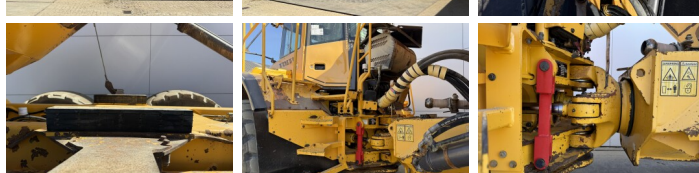

Volvo

Volvo A40D

€ 47.500escl.

Anno **2006**
Numero di riferimento **BM007436**
Ore **26.131**

Algemeen

Genere **A40D**
Posizione **Veldhoven, Netherlands**
Certificaat **CE**

Descrizione

Available at Boss Machinery! This Volvo A40D Dump Truck from 2006 has an engine power of 309 kW and counts 26131 operational hours. The total weight of this Volvo A40D is 31270 kg and the dimensions are 11.68 x 3.45 x 3.53. Furthermore, this A40D is equipped with Heated Seat, Aria condizionata, Radio. The Volvo Dump Truck also has a CE marking. Do you want more information or do you want to try the Volvo A40D at our yard? Please let us know.

Maten / Gewichten

Dimensioni L*L*A **11.68 x 3.45 x 3.53**
Peso **31270**

Technische informatie

Guidare le configurazioni **6x6**

Motor informatie

Marchio del motore **Volvo**
?????????? ???? **D12**
Cilindri **6**
Turbo
Capacità in kW **309**

Banden / Rupsen

50% 50% **29.5R25**
30% 30% **29.5R25**
30% 30% **29.5R25**

BOSS

MACHINERY