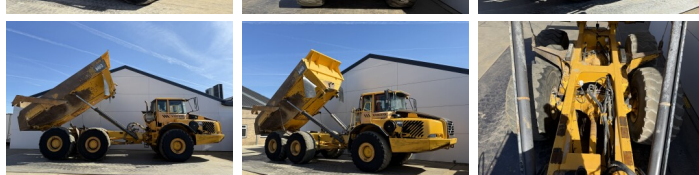

Volvo

Volvo A40D

€ 47.500escl.

Anno **2006**
Numero di riferimento **BM007436**
Ore **26.131**

Algemeen

Genere **A40D**
Posizione **Veldhoven, Netherlands**
Certificaat **CE**

Descrizione

Available at Boss Machinery! This Volvo A40D Dump Truck from 2006 has an engine power of 309 kW and counts 26131 operational hours. The total weight of this Volvo A40D is 31270 kg and the dimensions are 11.68 x 3.45 x 3.53. Furthermore, this A40D is equipped with Heated Seat, Aria condizionata, Radio. The Volvo Dump Truck also has a CE marking. Do you want more information or do you want to try the Volvo A40D at our yard? Please let us know.

Maten / Gewichten

Dimensioni L*L*A **11.68 x 3.45 x 3.53**
Peso **31270**

Technische informatie

Guidare le configurazioni **6x6**

Motor informatie

Marchio del motore **Volvo**
?????????? ???? **D12**
Cilindri **6**
Turbo
Capacità in kW **309**

Banden / Rupsen

50% 50% **29.5R25**
30% 30% **29.5R25**
30% 30% **29.5R25**

BOSS

MACHINERY