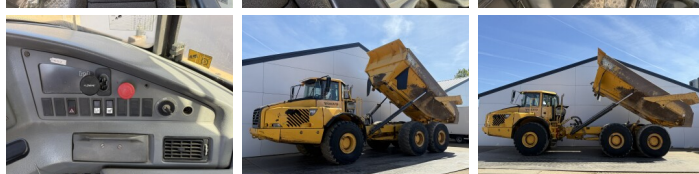

Volvo

Volvo A40D

€ 47.500escl.

Anno **2006**
Numero di riferimento **BM007436**
Ore **26.131**

Algemeen

Genere **A40D**
Posizione **Veldhoven, Netherlands**
Certificaat **CE**

Descrizione

Available at Boss Machinery! This Volvo A40D Dump Truck from 2006 has an engine power of 309 kW and counts 26131 operational hours. The total weight of this Volvo A40D is 31270 kg and the dimensions are 11.68 x 3.45 x 3.53. Furthermore, this A40D is equipped with Heated Seat, Aria condizionata, Radio. The Volvo Dump Truck also has a CE marking. Do you want more information or do you want to try the Volvo A40D at our yard? Please let us know.

Maten / Gewichten

Dimensioni L*L*A **11.68 x 3.45 x 3.53**
Peso **31270**

Technische informatie

Guidare le configurazioni **6x6**

Motor informatie

Marchio del motore **Volvo**
?????????? ???? **D12**
Cilindri **6**
Turbo
Capacità in kW **309**

Banden / Rupsen

50% 50% **29.5R25**
30% 30% **29.5R25**
30% 30% **29.5R25**

BOSS

MACHINERY