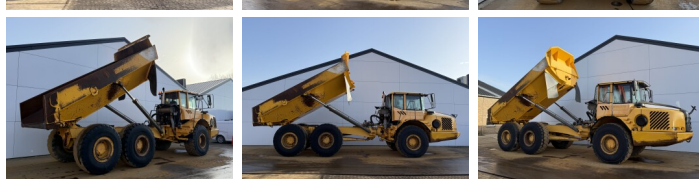

Volvo

Volvo A25E

€ 59.500escl.

Anno **2007**
Numero di riferimento **BM07391**
Ore **24.385**

Algemeen

Genere **A25E**
Posizione **Veldhoven, Netherlands**
Certificaac **CE**

Descrizione

Available at Boss Machinery! This Volvo A25E Dump Truck from 2007 has an engine power of 223 kW and counts 24385 operational hours. The total weight of this Volvo A25E is 21560 kg and the dimensions are 10.31 x 2.87 x 3.42. Furthermore, this A25E is equipped with Aria condizionata, Body heating, Camera, Radio, Bluetooth, Heated Seat. The Volvo Dump Truck also has a CE marking. Do you want more information or do you want to try the Volvo A25E at our yard? Please let us know.

Maten / Gewichten

Peso **21560**
Dimensioni L*L*A **10.31 x 2.87 x 3.42**

Technische informatie

Guidare le configurazioni **6x6**

Motor informatie

Marchio del motore **Volvo**
?????????? ???? **D9B**
Cilindri **6**
Turbo
Capacità in kW **223**

Banden / Rupsen

30% 30% **23.5R25**
20% 20% **23.5R25**
20% 20% **23.5R25**

BOSS

MACHINERY