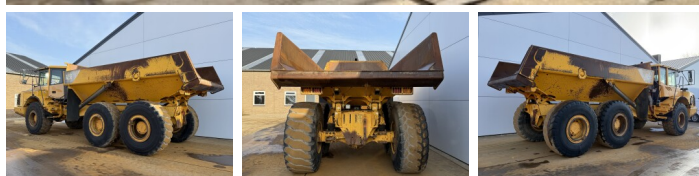

Volvo

Volvo A25E

€ 59.500escl.

Anno **2007**
Numero di riferimento **BM07391**
Ore **24.385**

Algemeen

Genere **A25E**
Posizione **Veldhoven, Netherlands**
Certificaac **CE**

Descrizione

Available at Boss Machinery! This Volvo A25E Dump Truck from 2007 has an engine power of 223 kW and counts 24385 operational hours. The total weight of this Volvo A25E is 21560 kg and the dimensions are 10.31 x 2.87 x 3.42. Furthermore, this A25E is equipped with Aria condizionata, Body heating, Camera, Radio, Bluetooth, Heated Seat. The Volvo Dump Truck also has a CE marking. Do you want more information or do you want to try the Volvo A25E at our yard? Please let us know.

Maten / Gewichten

Peso **21560**
Dimensioni L*L*A **10.31 x 2.87 x 3.42**

Technische informatie

Guidare le configurazioni **6x6**

Motor informatie

Marchio del motore **Volvo**
?????????? ???? **D9B**
Cilindri **6**
Turbo
Capacità in kW **223**

Banden / Rupsen

30% 30% **23.5R25**
20% 20% **23.5R25**
20% 20% **23.5R25**

BOSS

MACHINERY