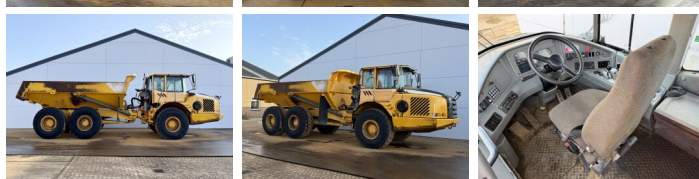

Volvo

Volvo A25E

€ 59.500escl.

Anno **2007**
Numero di riferimento **BM07391**
Ore **24.385**

Algemeen

Genere **A25E**
Posizione **Veldhoven, Netherlands**
Certificaac **CE**

Descrizione

Available at Boss Machinery! This Volvo A25E Dump Truck from 2007 has an engine power of 223 kW and counts 24385 operational hours. The total weight of this Volvo A25E is 21560 kg and the dimensions are 10.31 x 2.87 x 3.42. Furthermore, this A25E is equipped with Aria condizionata, Body heating, Camera, Radio, Bluetooth, Heated Seat. The Volvo Dump Truck also has a CE marking. Do you want more information or do you want to try the Volvo A25E at our yard? Please let us know.

Maten / Gewichten

Peso **21560**
Dimensioni L*L*A **10.31 x 2.87 x 3.42**

Technische informatie

Guidare le configurazioni **6x6**

Motor informatie

Marchio del motore **Volvo**
?????????? ???? **D9B**
Cilindri **6**
Turbo
Capacità in kW **223**

Banden / Rupsen

30% 30% **23.5R25**
20% 20% **23.5R25**
20% 20% **23.5R25**

BOSS

MACHINERY