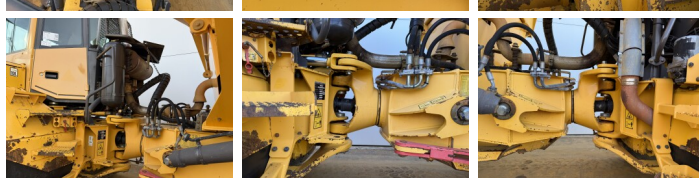

Volvo

Volvo A25E

€ 59.500escl.

Anno **2007**
Numero di riferimento **BM07391**
Ore **24.385**

Algemeen

Genere **A25E**
Posizione **Veldhoven, Netherlands**
Certificaac **CE**

Descrizione

Available at Boss Machinery! This Volvo A25E Dump Truck from 2007 has an engine power of 223 kW and counts 24385 operational hours. The total weight of this Volvo A25E is 21560 kg and the dimensions are 10.31 x 2.87 x 3.42. Furthermore, this A25E is equipped with Aria condizionata, Body heating, Camera, Radio, Bluetooth, Heated Seat. The Volvo Dump Truck also has a CE marking. Do you want more information or do you want to try the Volvo A25E at our yard? Please let us know.

Maten / Gewichten

Peso **21560**
Dimensioni L*L*A **10.31 x 2.87 x 3.42**

Technische informatie

Guidare le configurazioni **6x6**

Motor informatie

Marchio del motore **Volvo**
?????????? ???? **D9B**
Cilindri **6**
Turbo
Capacità in kW **223**

Banden / Rupsen

30% 30% **23.5R25**
20% 20% **23.5R25**
20% 20% **23.5R25**

BOSS

MACHINERY