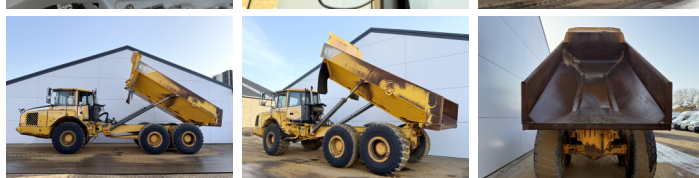

Volvo

Volvo A25E

€ 59.500escl.

Anno **2007**
Numero di riferimento **BM07391**
Ore **24.385**

Algemeen

Genere **A25E**
Posizione **Veldhoven, Netherlands**
Certificaac **CE**

Descrizione

Available at Boss Machinery! This Volvo A25E Dump Truck from 2007 has an engine power of 223 kW and counts 24385 operational hours. The total weight of this Volvo A25E is 21560 kg and the dimensions are 10.31 x 2.87 x 3.42. Furthermore, this A25E is equipped with Aria condizionata, Body heating, Camera, Radio, Bluetooth, Heated Seat. The Volvo Dump Truck also has a CE marking. Do you want more information or do you want to try the Volvo A25E at our yard? Please let us know.

Maten / Gewichten

Peso **21560**
Dimensioni L*L*A **10.31 x 2.87 x 3.42**

Technische informatie

Guidare le configurazioni **6x6**

Motor informatie

Marchio del motore **Volvo**
?????????? ???? **D9B**
Cilindri **6**
Turbo
Capacità in kW **223**

Banden / Rupsen

30% 30% **23.5R25**
20% 20% **23.5R25**
20% 20% **23.5R25**

BOSS

MACHINERY