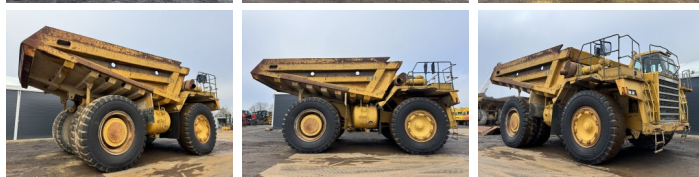

Komatsu

Komatsu HD785-3

€ 45.000escl.

Anno **1991**
Numero di riferimento **BM007211**
Ore **29.548**

Algemeen

Genere **HD785-3**
Posizione **Veldhoven, Netherlands**
Certificaat **CE**

Descrizione

Available at Boss Machinery! This Komatsu HD785-3 Dump Truck from 1991 has an engine power of 605 kW and counts 29548 operational hours. The total weight of this Komatsu HD785-3 is 61200 kg and the dimensions are 10.30 x 5.20 x 4.62. Furthermore, this HD785-3 is equipped with Camera, Aria condizionata. The Komatsu Dump Truck also has a CE marking. Do you want more information or do you want to try the Komatsu HD785-3 at our yard? Please let us know.

Maten / Gewichten

Dimensioni L*L*A **10.30 x 5.20 x 4.62**
Peso **61200**

Technische informatie

Guidare le configurazioni **4x4**

Motor informatie

Marchio del motore **Komatsu**
?????????? ???? **SA12V140**
Cilindri **12**
Turbo
Capacità in kW **605**

Banden / Rupsen

60% 60% **31/90R49**
60% 60% **31/90R49**

Opties

BOSS
MACHINERY