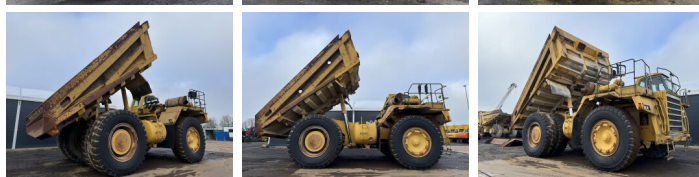

Komatsu

Komatsu HD785-3

€ 45.000escl.

Anno **1991**
Numero di riferimento **BM007211**
Ore **29.548**

Algemeen

Genere **HD785-3**
Posizione **Veldhoven, Netherlands**
Certificaat **CE**

Descrizione

Available at Boss Machinery! This Komatsu HD785-3 Dump Truck from 1991 has an engine power of 605 kW and counts 29548 operational hours. The total weight of this Komatsu HD785-3 is 61200 kg and the dimensions are 10.30 x 5.20 x 4.62. Furthermore, this HD785-3 is equipped with Camera, Aria condizionata. The Komatsu Dump Truck also has a CE marking. Do you want more information or do you want to try the Komatsu HD785-3 at our yard? Please let us know.

Maten / Gewichten

Dimensioni L*L*A **10.30 x 5.20 x 4.62**
Peso **61200**

Technische informatie

Guidare le configurazioni **4x4**

Motor informatie

Marchio del motore **Komatsu**
?????????? ???? **SA12V140**
Cilindri **12**
Turbo
Capacità in kW **605**

Banden / Rupsen

60% 60% **31/90R49**
60% 60% **31/90R49**

Opties

BOSS
MACHINERY