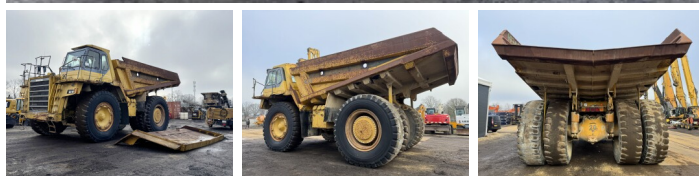

Komatsu

Komatsu HD785-3

€ 45.000escl.

Anno **1991**
Numero di riferimento **BM007211**
Ore **29.548**

Algemeen

Genere **HD785-3**
Posizione **Veldhoven, Netherlands**
Certificaat **CE**

Descrizione

Available at Boss Machinery! This Komatsu HD785-3 Dump Truck from 1991 has an engine power of 605 kW and counts 29548 operational hours. The total weight of this Komatsu HD785-3 is 61200 kg and the dimensions are 10.30 x 5.20 x 4.62. Furthermore, this HD785-3 is equipped with Camera, Aria condizionata. The Komatsu Dump Truck also has a CE marking. Do you want more information or do you want to try the Komatsu HD785-3 at our yard? Please let us know.

Maten / Gewichten

Dimensioni L*L*A **10.30 x 5.20 x 4.62**
Peso **61200**

Technische informatie

Guidare le configurazioni **4x4**

Motor informatie

Marchio del motore **Komatsu**
?????????? ???? **SA12V140**
Cilindri **12**
Turbo
Capacità in kW **605**

Banden / Rupsen

60% 60% **31/90R49**
60% 60% **31/90R49**

Opties

BOSS
MACHINERY