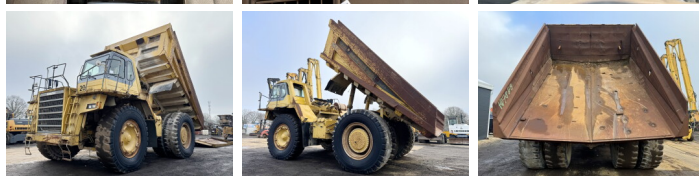

Komatsu

Komatsu HD785-3

€ 45.000escl.

Anno **1991**
Numero di riferimento **BM007211**
Ore **29.548**

Algemeen

Genere **HD785-3**
Posizione **Veldhoven, Netherlands**
Certificaat **CE**

Descrizione

Available at Boss Machinery! This Komatsu HD785-3 Dump Truck from 1991 has an engine power of 605 kW and counts 29548 operational hours. The total weight of this Komatsu HD785-3 is 61200 kg and the dimensions are 10.30 x 5.20 x 4.62. Furthermore, this HD785-3 is equipped with Camera, Aria condizionata. The Komatsu Dump Truck also has a CE marking. Do you want more information or do you want to try the Komatsu HD785-3 at our yard? Please let us know.

Maten / Gewichten

Dimensioni L*L*A **10.30 x 5.20 x 4.62**
Peso **61200**

Technische informatie

Guidare le configurazioni **4x4**

Motor informatie

Marchio del motore **Komatsu**
?????????? ???? **SA12V140**
Cilindri **12**
Turbo
Capacità in kW **605**

Banden / Rupsen

60% 60% **31/90R49**
60% 60% **31/90R49**

Opties

BOSS
MACHINERY