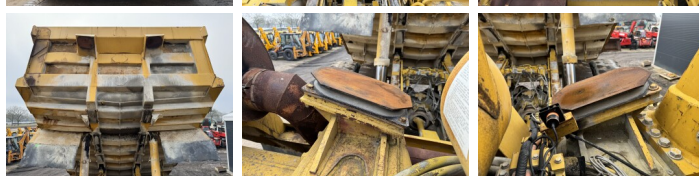

Komatsu

Komatsu HD785-3

€ 45.000escl.

Anno **1991**
Numero di riferimento **BM007211**
Ore **29.548**

Algemeen

Genere **HD785-3**
Posizione **Veldhoven, Netherlands**
Certificaat **CE**

Descrizione

Available at Boss Machinery! This Komatsu HD785-3 Dump Truck from 1991 has an engine power of 605 kW and counts 29548 operational hours. The total weight of this Komatsu HD785-3 is 61200 kg and the dimensions are 10.30 x 5.20 x 4.62. Furthermore, this HD785-3 is equipped with Camera, Aria condizionata. The Komatsu Dump Truck also has a CE marking. Do you want more information or do you want to try the Komatsu HD785-3 at our yard? Please let us know.

Maten / Gewichten

Dimensioni L*L*A **10.30 x 5.20 x 4.62**
Peso **61200**

Technische informatie

Guidare le configurazioni **4x4**

Motor informatie

Marchio del motore **Komatsu**
?????????? ???? **SA12V140**
Cilindri **12**
Turbo
Capacità in kW **605**

Banden / Rupsen

60% 60% **31/90R49**
60% 60% **31/90R49**

Opties

BOSS
MACHINERY