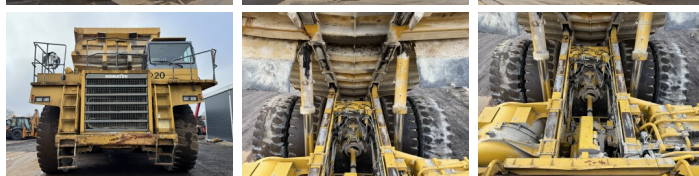

Komatsu

Komatsu HD785-3

€ 45.000escl.

Anno **1991**
Numero di riferimento **BM007211**
Ore **29.548**

Algemeen

Genere **HD785-3**
Posizione **Veldhoven, Netherlands**
Certificaat **CE**

Descrizione

Available at Boss Machinery! This Komatsu HD785-3 Dump Truck from 1991 has an engine power of 605 kW and counts 29548 operational hours. The total weight of this Komatsu HD785-3 is 61200 kg and the dimensions are 10.30 x 5.20 x 4.62. Furthermore, this HD785-3 is equipped with Camera, Aria condizionata. The Komatsu Dump Truck also has a CE marking. Do you want more information or do you want to try the Komatsu HD785-3 at our yard? Please let us know.

Maten / Gewichten

Dimensioni L*L*A **10.30 x 5.20 x 4.62**
Peso **61200**

Technische informatie

Guidare le configurazioni **4x4**

Motor informatie

Marchio del motore **Komatsu**
?????????? ???? **SA12V140**
Cilindri **12**
Turbo
Capacità in kW **605**

Banden / Rupsen

60% 60% **31/90R49**
60% 60% **31/90R49**

Opties

BOSS
MACHINERY