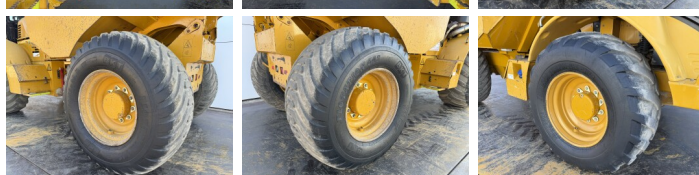

Hydrema

Hydrema 912F

BOSS
MACHINERY

Anno **2018**
Numero di riferimento **BM006951**
Ore **8.432**

Algemeen

Genere 912F
Posizione Veldhoven, Netherlands
Certificaat CE + EPA
Available at Boss Machinery! This Hydrema 912F Dump Truck from 2018 has an engine power of 104 kW and counts 8432 operational hours. The total weight of this Hydrema 912F is 7270 kg and the dimensions are 5.90 x 2.50 x 2.72. Furthermore, this 912F is equipped with Radio, Aria condizionata, Camera. The Hydrema Dump Truck also has a CE + EPA marking. Do you want more information or do you want to try the Hydrema 912F at our yard? Please let us know.

Descrizione

Maten / Gewichten

Peso 7270
Dimensioni L*L*A 5.90 x 2.50 x 2.72

Technische informatie

Guidare le configurazioni 4x4

Motor informatie

Marchio del motore Cummins
?????????? ???? QSB4.5 140
Cilindri 4
Turbo
Capacità in kW 104

Banden / Rupsen

30% 30% 600/55-26.5
30% 30% 600/55-26.5

Opties

Radio
Aria condizionata

Camera