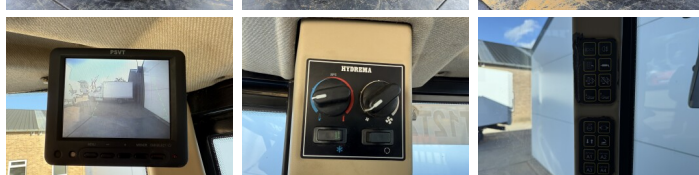

Hydrema

Hydrema 912F

BOSS
MACHINERY

Anno **2018**
Numero di riferimento **BM006951**
Ore **8.432**

Algemeen

Genere 912F
Posizione Veldhoven, Netherlands
Certificaat CE + EPA
Available at Boss Machinery! This Hydrema 912F Dump Truck from 2018 has an engine power of 104 kW and counts 8432 operational hours. The total weight of this Hydrema 912F is 7270 kg and the dimensions are 5.90 x 2.50 x 2.72. Furthermore, this 912F is equipped with Radio, Aria condizionata, Camera. The Hydrema Dump Truck also has a CE + EPA marking. Do you want more information or do you want to try the Hydrema 912F at our yard? Please let us know.

Descrizione

Maten / Gewichten

Peso 7270
Dimensioni L*L*A 5.90 x 2.50 x 2.72

Technische informatie

Guidare le configurazioni 4x4

Motor informatie

Marchio del motore Cummins
?????????? ???? QSB4.5 140
Cilindri 4
Turbo
Capacità in kW 104

Banden / Rupsen

30% 30% 600/55-26.5
30% 30% 600/55-26.5

Opties

Radio
Aria condizionata

Camera