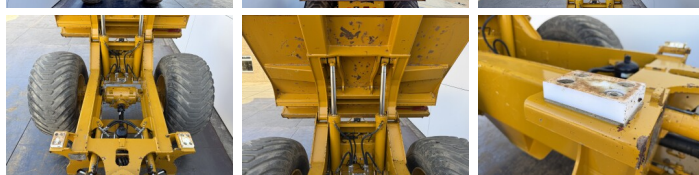

Hydrema

Hydrema 912F

BOSS
MACHINERY

Anno **2018**
Numero di riferimento **BM006951**
Ore **8.432**

Algemeen

Genere 912F
Posizione Veldhoven, Netherlands
Certificaat CE + EPA
Available at Boss Machinery! This Hydrema 912F Dump Truck from 2018 has an engine power of 104 kW and counts 8432 operational hours. The total weight of this Hydrema 912F is 7270 kg and the dimensions are 5.90 x 2.50 x 2.72. Furthermore, this 912F is equipped with Radio, Aria condizionata, Camera. The Hydrema Dump Truck also has a CE + EPA marking. Do you want more information or do you want to try the Hydrema 912F at our yard? Please let us know.

Descrizione

Maten / Gewichten

Peso 7270
Dimensioni L*L*A 5.90 x 2.50 x 2.72

Technische informatie

Guidare le configurazioni 4x4

Motor informatie

Marchio del motore Cummins
?????????? ???? QSB4.5 140
Cilindri 4
Turbo
Capacità in kW 104

Banden / Rupsen

30% 30% 600/55-26.5
30% 30% 600/55-26.5

Opties

Radio
Aria condizionata

Camera