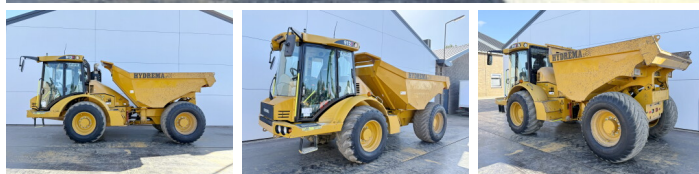

Hydrema

Hydrema 912F

BOSS
MACHINERY

Anno **2018**
Numero di riferimento **BM006951**
Ore **8.432**

Algemeen

Genere 912F
Posizione Veldhoven, Netherlands
Certificaat CE + EPA
Available at Boss Machinery! This Hydrema 912F Dump Truck from 2018 has an engine power of 104 kW and counts 8432 operational hours. The total weight of this Hydrema 912F is 7270 kg and the dimensions are 5.90 x 2.50 x 2.72. Furthermore, this 912F is equipped with Radio, Aria condizionata, Camera. The Hydrema Dump Truck also has a CE + EPA marking. Do you want more information or do you want to try the Hydrema 912F at our yard? Please let us know.

Descrizione

Maten / Gewichten

Peso 7270
Dimensioni L*L*A 5.90 x 2.50 x 2.72

Technische informatie

Guidare le configurazioni 4x4

Motor informatie

Marchio del motore Cummins
?????????? ???? QSB4.5 140
Cilindri 4
Turbo
Capacità in kW 104

Banden / Rupsen

30% 30% 600/55-26.5
30% 30% 600/55-26.5

Opties

Radio
Aria condizionata

Camera