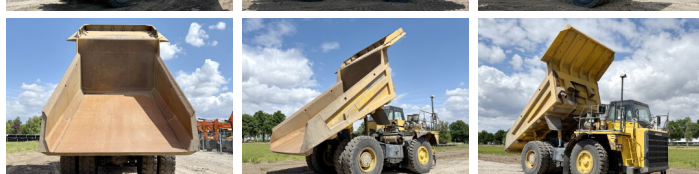

Komatsu

Komatsu HD405-7

€ 59.500escl.

Anno **2008**
Numero di riferimento **BM006640**
Ore **28.912**

Algemeen

Genere **HD405-7**
Posizione **Veldhoven, Netherlands**
Certificaat **CE**

Descrizione

Available at Boss Machinery! This Komatsu HD405-7 Dump Truck from 2008 has an engine power of 371 kW and counts 28912 operational hours. The total weight of this Komatsu HD405-7 is 34980 kg and the dimensions are 8.66 x 4.33 x 3.96. Furthermore, this HD405-7 is equipped with Climate Control, Radio, Aria condizionata, Ingrassaggio centralizzato. The Komatsu Dump Truck also has a CE marking. Do you want more information or do you want to try the Komatsu HD405-7 at our yard? Please let us know.

Maten / Gewichten

Peso **34980**
Dimensioni L*L*A **8.66 x 4.33 x 3.96**

Motor informatie

Marchio del motore **Komatsu**
?????????? ?????? **SAA6D140E-5**
Cilindri **6**
Turbo
Capacità in kW **371**

Banden / Rupsen

50% 50% **18.00R33**
30% 30% 30% 30% **18.00R33**

Opties

Climate Control
Radio

BOSS

MACHINERY