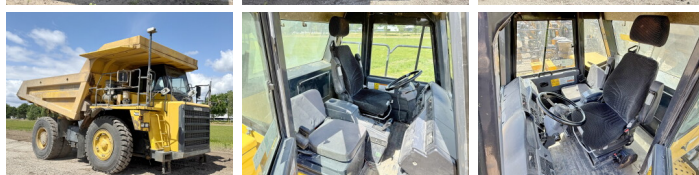

Komatsu

Komatsu HD405-7

€ 59.500escl.

Anno **2008**
Numero di riferimento **BM006640**
Ore **28.912**

Algemeen

Genere **HD405-7**
Posizione **Veldhoven, Netherlands**
Certificaat **CE**

Descrizione

Available at Boss Machinery! This Komatsu HD405-7 Dump Truck from 2008 has an engine power of 371 kW and counts 28912 operational hours. The total weight of this Komatsu HD405-7 is 34980 kg and the dimensions are 8.66 x 4.33 x 3.96. Furthermore, this HD405-7 is equipped with Climate Control, Radio, Aria condizionata, Ingrassaggio centralizzato. The Komatsu Dump Truck also has a CE marking. Do you want more information or do you want to try the Komatsu HD405-7 at our yard? Please let us know.

Maten / Gewichten

Peso **34980**
Dimensioni L*L*A **8.66 x 4.33 x 3.96**

Motor informatie

Marchio del motore **Komatsu**
?????????? ?????? **SAA6D140E-5**
Cilindri **6**
Turbo
Capacità in kW **371**

Banden / Rupsen

50% 50% **18.00R33**
30% 30% 30% 30% **18.00R33**

Opties

Climate Control
Radio

BOSS

MACHINERY