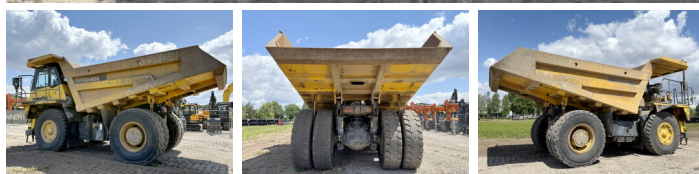

Komatsu

Komatsu HD405-7

€ 59.500escl.

Anno **2008**
Numero di riferimento **BM006640**
Ore **28.912**

Algemeen

Genere **HD405-7**
Posizione **Veldhoven, Netherlands**
Certificaat **CE**

Descrizione

Available at Boss Machinery! This Komatsu HD405-7 Dump Truck from 2008 has an engine power of 371 kW and counts 28912 operational hours. The total weight of this Komatsu HD405-7 is 34980 kg and the dimensions are 8.66 x 4.33 x 3.96. Furthermore, this HD405-7 is equipped with Climate Control, Radio, Aria condizionata, Ingrassaggio centralizzato. The Komatsu Dump Truck also has a CE marking. Do you want more information or do you want to try the Komatsu HD405-7 at our yard? Please let us know.

Maten / Gewichten

Peso **34980**
Dimensioni L*L*A **8.66 x 4.33 x 3.96**

Motor informatie

Marchio del motore **Komatsu**
?????????? ?????? **SAA6D140E-5**
Cilindri **6**
Turbo
Capacità in kW **371**

Banden / Rupsen

50% 50% **18.00R33**
30% 30% 30% 30% **18.00R33**

Opties

Climate Control
Radio

BOSS

MACHINERY