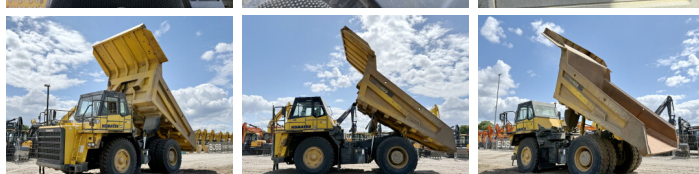

Komatsu

Komatsu HD405-7

€ 59.500escl.

Anno **2008**
Numero di riferimento **BM006640**
Ore **28.912**

Algemeen

Genere **HD405-7**
Posizione **Veldhoven, Netherlands**
Certificaat **CE**

Descrizione

Available at Boss Machinery! This Komatsu HD405-7 Dump Truck from 2008 has an engine power of 371 kW and counts 28912 operational hours. The total weight of this Komatsu HD405-7 is 34980 kg and the dimensions are 8.66 x 4.33 x 3.96. Furthermore, this HD405-7 is equipped with Climate Control, Radio, Aria condizionata, Ingrassaggio centralizzato. The Komatsu Dump Truck also has a CE marking. Do you want more information or do you want to try the Komatsu HD405-7 at our yard? Please let us know.

Maten / Gewichten

Peso **34980**
Dimensioni L*L*A **8.66 x 4.33 x 3.96**

Motor informatie

Marchio del motore **Komatsu**
?????????? ?????? **SAA6D140E-5**
Cilindri **6**
Turbo
Capacità in kW **371**

Banden / Rupsen

50% 50% **18.00R33**
30% 30% 30% 30% **18.00R33**

Opties

Climate Control
Radio

BOSS

MACHINERY