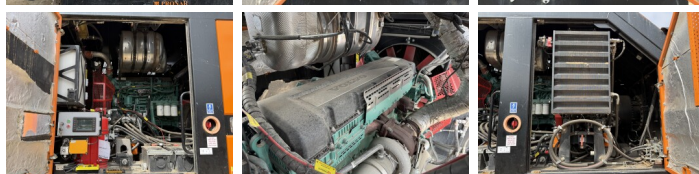

Pronar

Pronar MRW 1.300G

€ 295.000escl.

Anno 2023
Numero di riferimento BM007719
Ore 273

Algemeen

Genere MRW 1.300G
Posizione Veldhoven, Netherlands
Certificaat CE

Descrizione

Available at Boss Machinery! This Pronar MRW 1.300G Crushers from 2023 has an engine power of 405 kW and counts 273 operational hours. The total weight of this Pronar MRW 1.300G is 30000 kg and the dimensions are 8.28 x 2.52 x 3.36. Furthermore, this MRW 1.300G is equipped with AdBlue, Ingrassaggio centralizzato. The Pronar Crushers also has a CE marking. Do you want more information or do you want to try the Pronar MRW 1.300G at our yard? Please let us know.

Maten / Gewichten

Dimensioni L*L*A 8.28 x 2.52 x 3.36
Peso 30000

Motor informatie

Marchio del motore Volvo
?????????? ?????? D13
Cilindri 6
Turbo
Capacità in kW 405

Banden / Rupsen

Catena% 90
Piatto % 90
Pignone% 90
Larghezza del piatto 50 cm

Opties

AdBlue

BOSS

MACHINERY