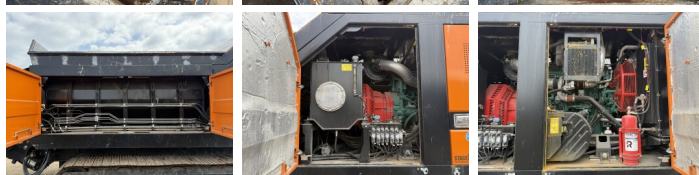

Pronar

Pronar MRW 1.300G

€ 295.000escl.

Anno 2023
Numero di riferimento BM007719
Ore 273

Algemeen

Genere MRW 1.300G
Posizione Veldhoven, Netherlands
Certificaat CE

Descrizione

Available at Boss Machinery! This Pronar MRW 1.300G Crushers from 2023 has an engine power of 405 kW and counts 273 operational hours. The total weight of this Pronar MRW 1.300G is 30000 kg and the dimensions are 8.28 x 2.52 x 3.36. Furthermore, this MRW 1.300G is equipped with AdBlue, Ingrassaggio centralizzato. The Pronar Crushers also has a CE marking. Do you want more information or do you want to try the Pronar MRW 1.300G at our yard? Please let us know.

Maten / Gewichten

Dimensioni L*L*A 8.28 x 2.52 x 3.36
Peso 30000

Motor informatie

Marchio del motore Volvo
?????????? ?????? D13
Cilindri 6
Turbo
Capacità in kW 405

Banden / Rupsen

Catena% 90
Piatto % 90
Pignone% 90
Larghezza del piatto 50 cm

Opties

AdBlue

BOSS

MACHINERY