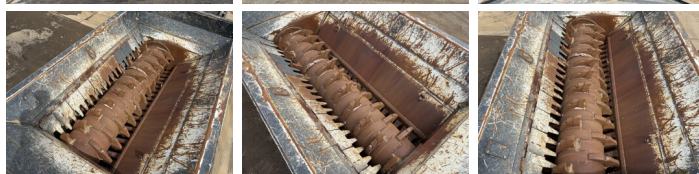

Pronar

Pronar MRW 1.300G

€ 295.000escl.

Anno 2023
Numero di riferimento BM007719
Ore 273

Algemeen

Genere MRW 1.300G
Posizione Veldhoven, Netherlands
Certificaat CE

Descrizione

Available at Boss Machinery! This Pronar MRW 1.300G Crushers from 2023 has an engine power of 405 kW and counts 273 operational hours. The total weight of this Pronar MRW 1.300G is 30000 kg and the dimensions are 8.28 x 2.52 x 3.36. Furthermore, this MRW 1.300G is equipped with AdBlue, Ingrassaggio centralizzato. The Pronar Crushers also has a CE marking. Do you want more information or do you want to try the Pronar MRW 1.300G at our yard? Please let us know.

Maten / Gewichten

Dimensioni L*L*A 8.28 x 2.52 x 3.36
Peso 30000

Motor informatie

Marchio del motore Volvo
?????????? ?????? D13
Cilindri 6
Turbo
Capacità in kW 405

Banden / Rupsen

Catena% 90
Piatto % 90
Pignone% 90
Larghezza del piatto 50 cm

Opties

AdBlue

BOSS

MACHINERY