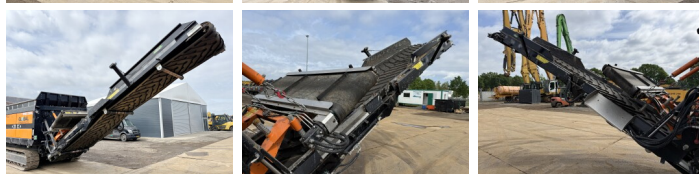

Pronar

Pronar MRW 1.300G

€ 295.000escl.

Anno 2023
Numero di riferimento BM007719
Ore 273

Algemeen

Genere MRW 1.300G
Posizione Veldhoven, Netherlands
Certificaat CE

Descrizione

Available at Boss Machinery! This Pronar MRW 1.300G Crushers from 2023 has an engine power of 405 kW and counts 273 operational hours. The total weight of this Pronar MRW 1.300G is 30000 kg and the dimensions are 8.28 x 2.52 x 3.36. Furthermore, this MRW 1.300G is equipped with AdBlue, Ingrassaggio centralizzato. The Pronar Crushers also has a CE marking. Do you want more information or do you want to try the Pronar MRW 1.300G at our yard? Please let us know.

Maten / Gewichten

Dimensioni L*L*A 8.28 x 2.52 x 3.36
Peso 30000

Motor informatie

Marchio del motore Volvo
?????????? ?????? D13
Cilindri 6
Turbo
Capacità in kW 405

Banden / Rupsen

Catena% 90
Piatto % 90
Pignone% 90
Larghezza del piatto 50 cm

Opties

AdBlue

BOSS

MACHINERY