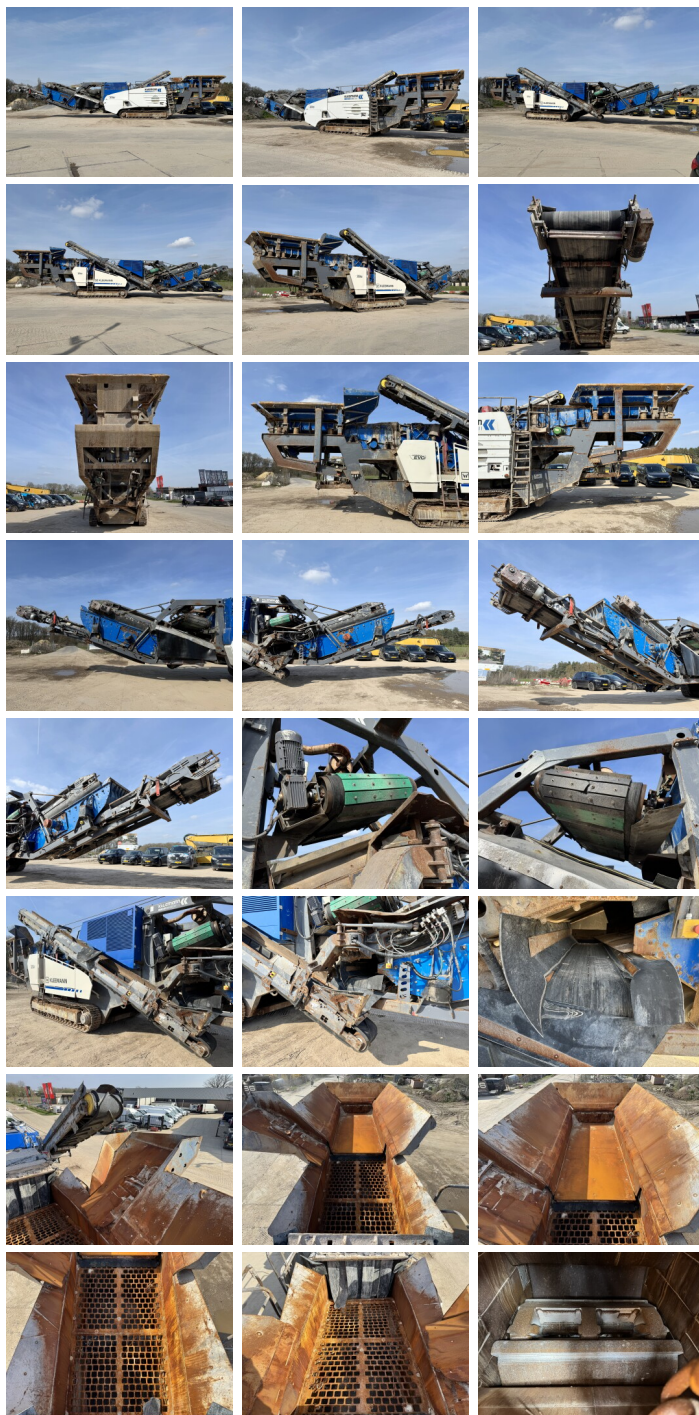

Kleemann

Kleemann MR130Z EVO2 K077

Anno **2015**
Numero di riferimento **BM007376**
Ore **4.401**

Algemeen

Genere **MR130Z EVO2 K077**
Posizione **Veldhoven, Netherlands**
Dutch vehicle

Overig **NEW ENGINE 4401hr
AGO! - WIRTGEN
INSPECTION REPORT ON
REQUEST!**

Certificaat **CE**
Available at Boss Machinery! This Kleemann MR130Z EVO2 K077 Crushers from 2015 has an engine power of 364 kW and counts 4401 operational hours. Always worked in The Netherlands. The total weight of this Kleemann MR130Z EVO2 K077 is 60350 kg and the dimensions are 21.83 x 3.02 x 3.72. Furthermore, this MR130Z EVO2 K077 is equipped with . The Kleemann Crushers also has a CE marking. Do you want more information or do you want to try the Kleemann MR130Z EVO2 K077 at our yard? Please let us know.

Descrizione

Maten / Gewichten

Dimensioni L*L*A **21.83 x 3.02 x 3.72**
Peso **60350**

Motor informatie

Marchio del motore **Scania**
?????????? ?????? **DC13 071A**
Cilindri **6**
Turbo
Capacità in kW **364**

Banden / Rupsen

Pignone% **70**
Catena% **70**
Piatto % **70**

BOSS

MACHINERY

Larghezza del piatto

40 cm