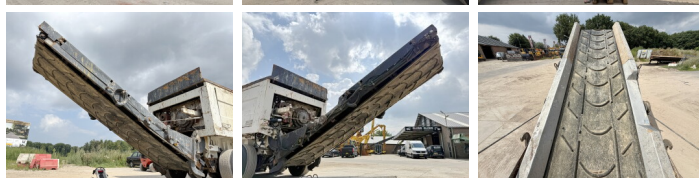

Doppstadt

Doppstadt DW3060

Anno **2005**
Numero di riferimento **BM006846**
Ore **21.000**

Algemeen

Genere **DW3060**
Posizione **Veldhoven, Netherlands**
Certificaat **CE**

Available at Boss Machinery! This Doppstadt DW3060 Crushers from 2005 has an engine power of 315 kW and counts 21000 operational hours. The total weight of this Doppstadt DW3060 is 24000 kg and the dimensions are 9.45 x 2.52 x 3.70. Furthermore, this DW3060 is equipped with Funzione idraulica supplementare. The Doppstadt Crushers also has a CE marking. Do you want more information or do you want to try the Doppstadt DW3060 at our yard? Please let us know.

Descrizione

Maten / Gewichten

Dimensioni L*L*A **9.45 x 2.52 x 3.70**
Peso **24000**

Technische informatie

German Machine

Motor informatie

Marchio del motore **Mercedes-Benz**
?????????? ???? **OM 457 LA**
Cilindri **6**
Turbo
Capacità in kW **315**

Banden / Rupsen

50% 50% **385/65R22.5**
50% 50% **385/65R22.5**
50% 50% **385/65R22.5**

Opties

Funzione idraulica
supplementare