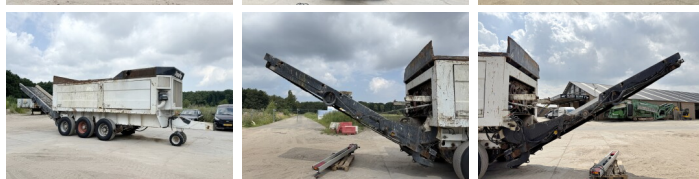

Doppstadt

Doppstadt DW3060

Anno **2005**
Numero di riferimento **BM006846**
Ore **21.000**

Algemeen

Genere **DW3060**
Posizione **Veldhoven, Netherlands**
Certificaat **CE**

Available at Boss Machinery! This Doppstadt DW3060 Crushers from 2005 has an engine power of 315 kW and counts 21000 operational hours. The total weight of this Doppstadt DW3060 is 24000 kg and the dimensions are 9.45 x 2.52 x 3.70. Furthermore, this DW3060 is equipped with Funzione idraulica supplementare. The Doppstadt Crushers also has a CE marking. Do you want more information or do you want to try the Doppstadt DW3060 at our yard? Please let us know.

Descrizione

Maten / Gewichten

Dimensioni L*L*A **9.45 x 2.52 x 3.70**
Peso **24000**

Technische informatie

German Machine

Motor informatie

Marchio del motore **Mercedes-Benz**
?????????? ???? **OM 457 LA**
Cilindri **6**
Turbo
Capacità in kW **315**

Banden / Rupsen

50% 50% **385/65R22.5**
50% 50% **385/65R22.5**
50% 50% **385/65R22.5**

Opties

Funzione idraulica
supplementare