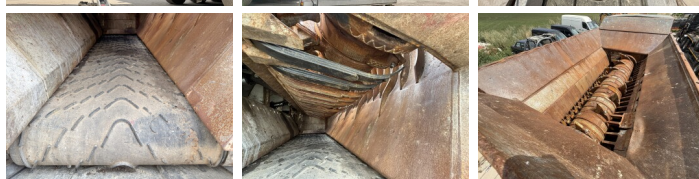

Doppstadt

Doppstadt DW3060

Anno **2005**
Numero di riferimento **BM006846**
Ore **21.000**

Algemeen

Genere **DW3060**
Posizione **Veldhoven, Netherlands**
Certificaat **CE**

Available at Boss Machinery! This Doppstadt DW3060 Crushers from 2005 has an engine power of 315 kW and counts 21000 operational hours. The total weight of this Doppstadt DW3060 is 24000 kg and the dimensions are 9.45 x 2.52 x 3.70. Furthermore, this DW3060 is equipped with Funzione idraulica supplementare. The Doppstadt Crushers also has a CE marking. Do you want more information or do you want to try the Doppstadt DW3060 at our yard? Please let us know.

Banden / Rupsen

50% 50% **385/65R22.5**
50% 50% **385/65R22.5**
50% 50% **385/65R22.5**

Opties

Funzione idraulica
supplementare