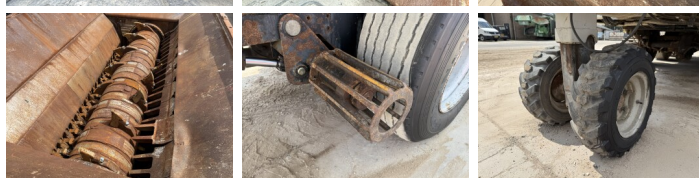

Doppstadt

Doppstadt DW3060

Anno **2005**
Numero di riferimento **BM006846**
Ore **21.000**

Algemeen

Genere **DW3060**
Posizione **Veldhoven, Netherlands**
Certificaat **CE**

Available at Boss Machinery! This Doppstadt DW3060 Crushers from 2005 has an engine power of 315 kW and counts 21000 operational hours. The total weight of this Doppstadt DW3060 is 24000 kg and the dimensions are 9.45 x 2.52 x 3.70. Furthermore, this DW3060 is equipped with Funzione idraulica supplementare. The Doppstadt Crushers also has a CE marking. Do you want more information or do you want to try the Doppstadt DW3060 at our yard? Please let us know.

Banden / Rupsen

50% 50% **385/65R22.5**
50% 50% **385/65R22.5**
50% 50% **385/65R22.5**

Opties

Funzione idraulica
supplementare