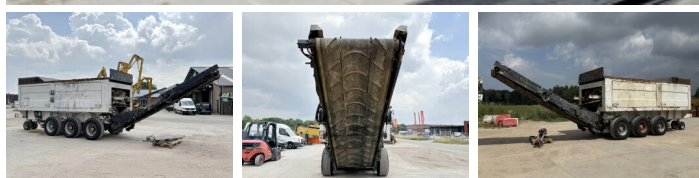

Doppstadt

Doppstadt DW3060

Anno **2005**
Numero di riferimento **BM006846**
Ore **21.000**

Algemeen

Genere **DW3060**
Posizione **Veldhoven, Netherlands**
Certificaat **CE**

Available at Boss Machinery! This Doppstadt DW3060 Crushers from 2005 has an engine power of 315 kW and counts 21000 operational hours. The total weight of this Doppstadt DW3060 is 24000 kg and the dimensions are 9.45 x 2.52 x 3.70. Furthermore, this DW3060 is equipped with Funzione idraulica supplementare. The Doppstadt Crushers also has a CE marking. Do you want more information or do you want to try the Doppstadt DW3060 at our yard? Please let us know.

Descrizione

Maten / Gewichten

Dimensioni L*L*A **9.45 x 2.52 x 3.70**
Peso **24000**

Technische informatie

German Machine

Motor informatie

Marchio del motore **Mercedes-Benz**
?????????? ???? **OM 457 LA**
Cilindri **6**
Turbo
Capacità in kW **315**

Banden / Rupsen

50% 50% **385/65R22.5**
50% 50% **385/65R22.5**
50% 50% **385/65R22.5**

Opties

Funzione idraulica
supplementare